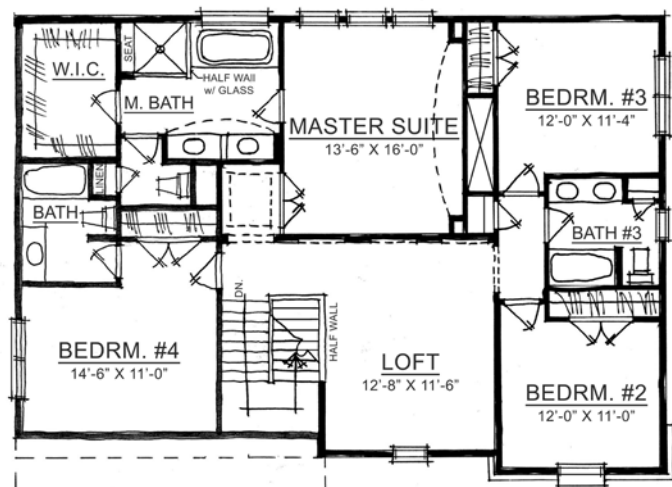

## Home Details

**Plan:** 4020B

**Sq Ft:** 3785

**Bedrooms:** 4

**Baths:** 3 full and 1 half

**Garage:** 3

**Lower Level:** Finished

Upper Level