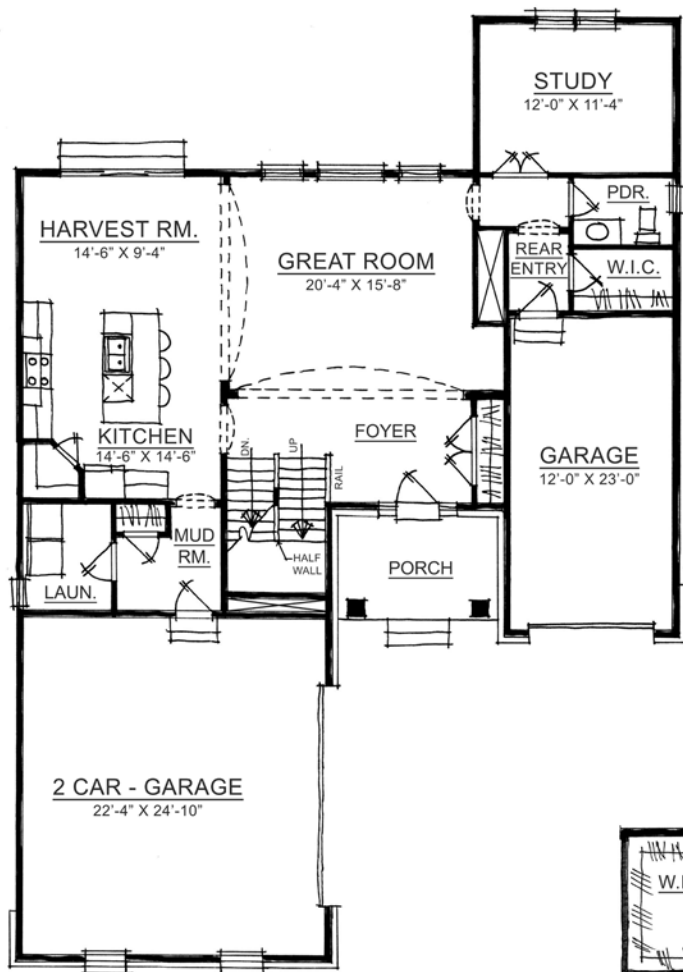

# The Winston

KESSLER COLLECTION

Harmony

A neighborhood for a new way of living

Main Level

## Home Details

**Plan:** 4020B

**Sq Ft:** 3785

**Bedrooms:** 4

**Baths:** 3 full and 1 half

**Garage:** 3

**Lower Level:** Finished

Upper Level