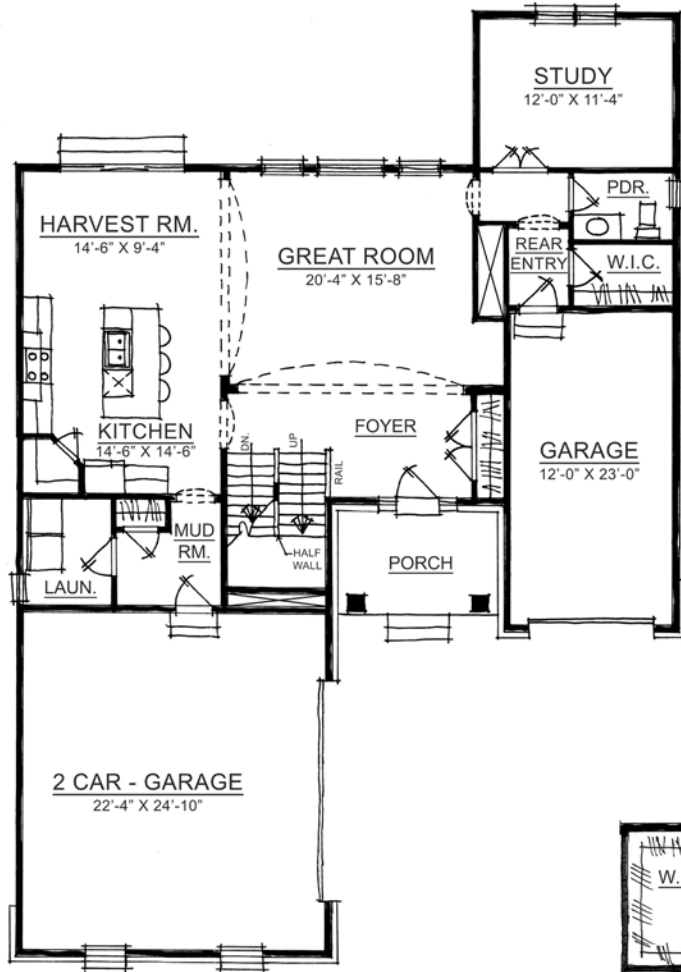

# The Winston

KESSLER COLLECTION

Harmony

A neighborhood for a new way of living

Main Level

## Home Details

**Plan:** 4020B

**Sq Ft:** 3785

**Bedrooms:** 4

**Baths:** 3 full and 1 half

**Garage:** 3

**Lower Level:** Finished

Upper Level