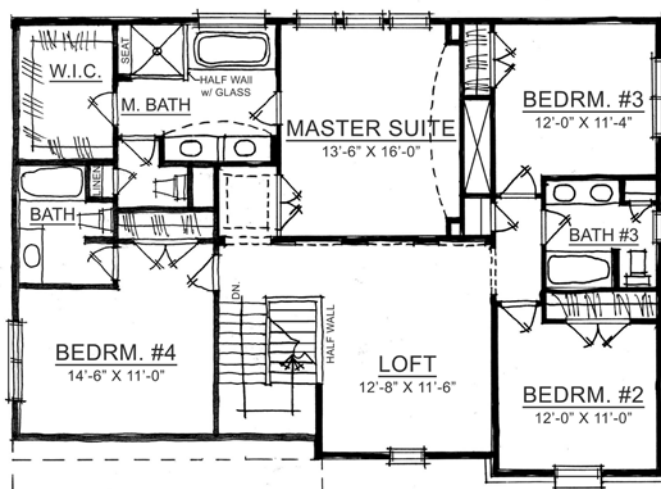

## Home Details

**Plan:** 4020B

**Sq Ft:** 3785

**Bedrooms:** 4

**Baths:** 3 full and 1 half

**Garage:** 3

**Lower Level:** Finished

Upper Level