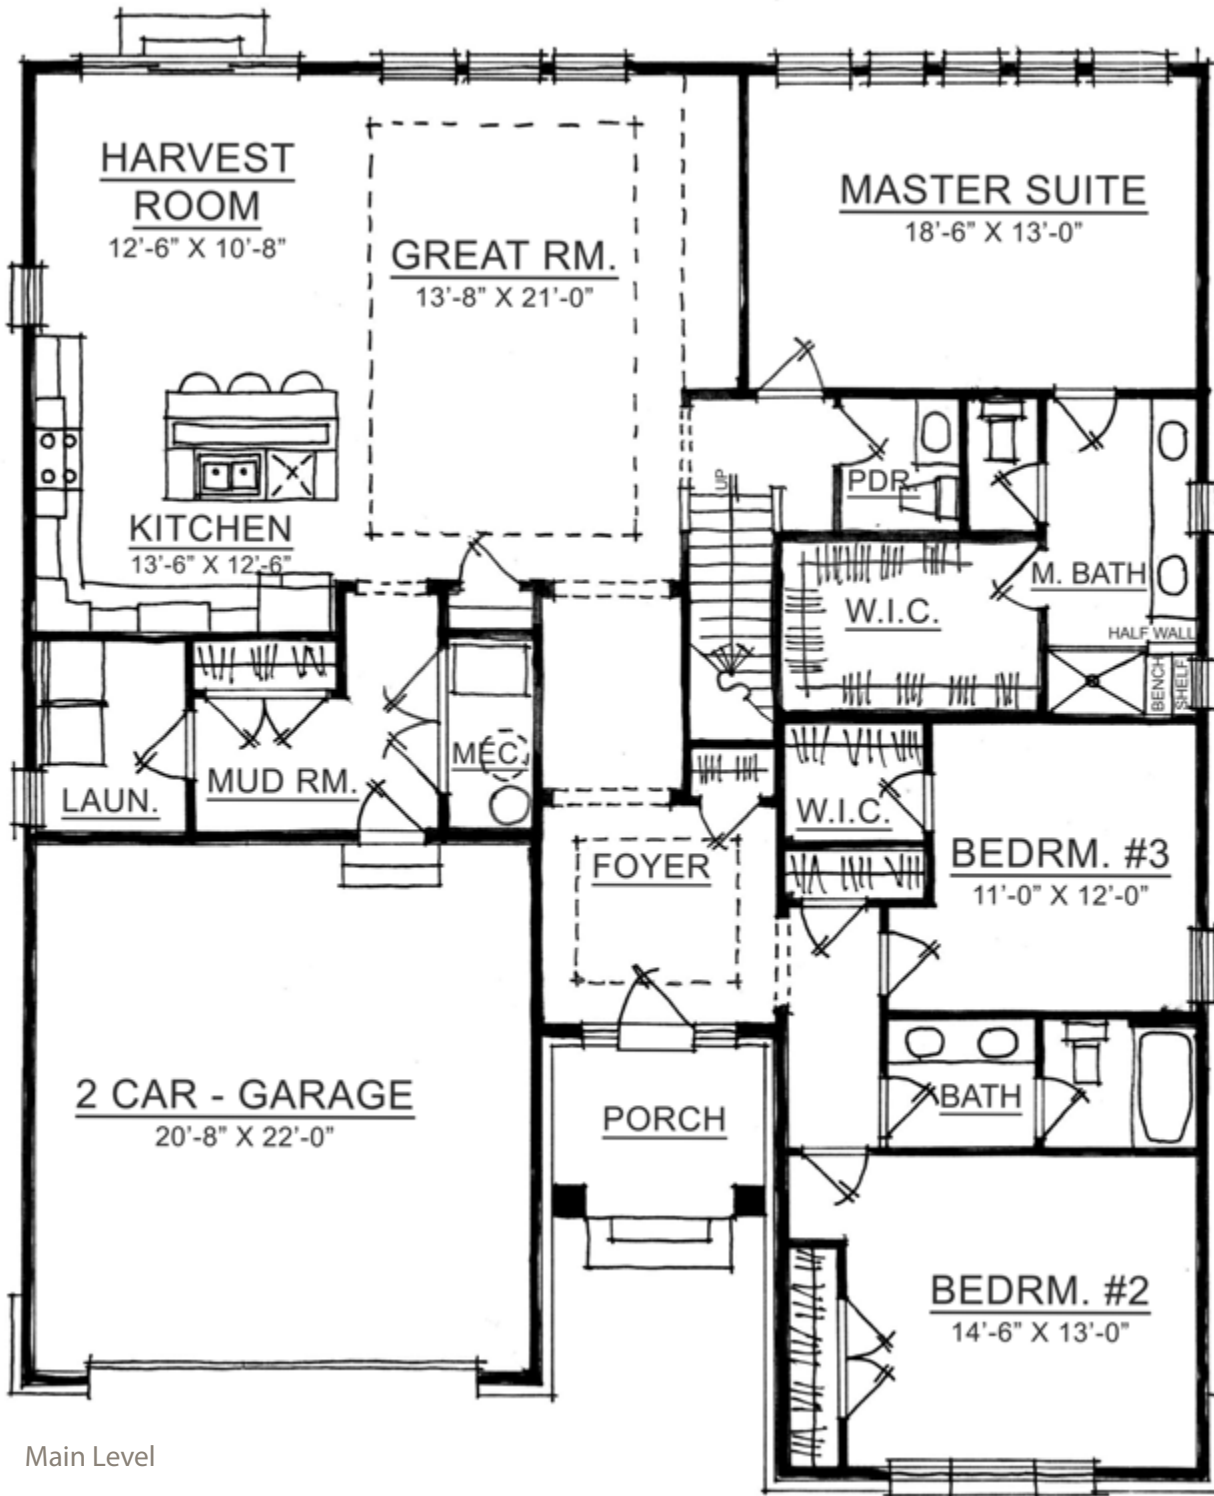

The Wexford

IRVINGTON COLLECTION

Harmony

A neighborhood for a new way of living

The Wexford

IRVINGTON COLLECTION

Main Level

Home Details

Plan: 3000B

Sq Ft: 2,418

Bedrooms: 3

Baths: 2 full and 1 half

Garage: 2

Lower Level: optional

Upper Level

Visit online at LiveinHarmony.info