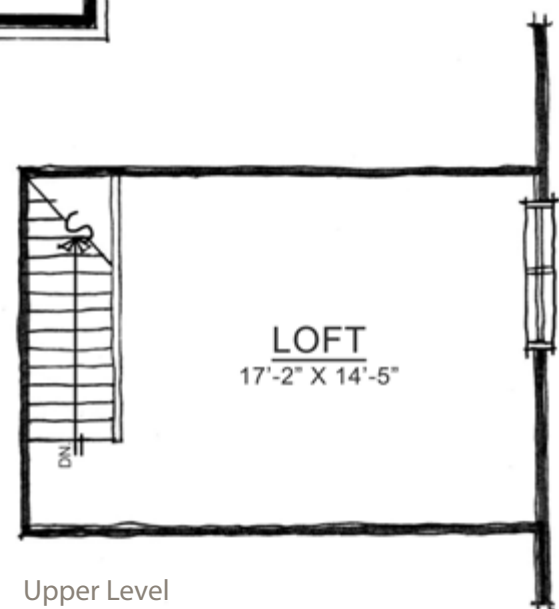

Plan: 3000B

Sq Ft: 2,418

Bedrooms: 3

Baths: 2 full and 1 half

Garage: 2

Lower Level: optional

Upper Level

Visit online at LiveinHarmony.info