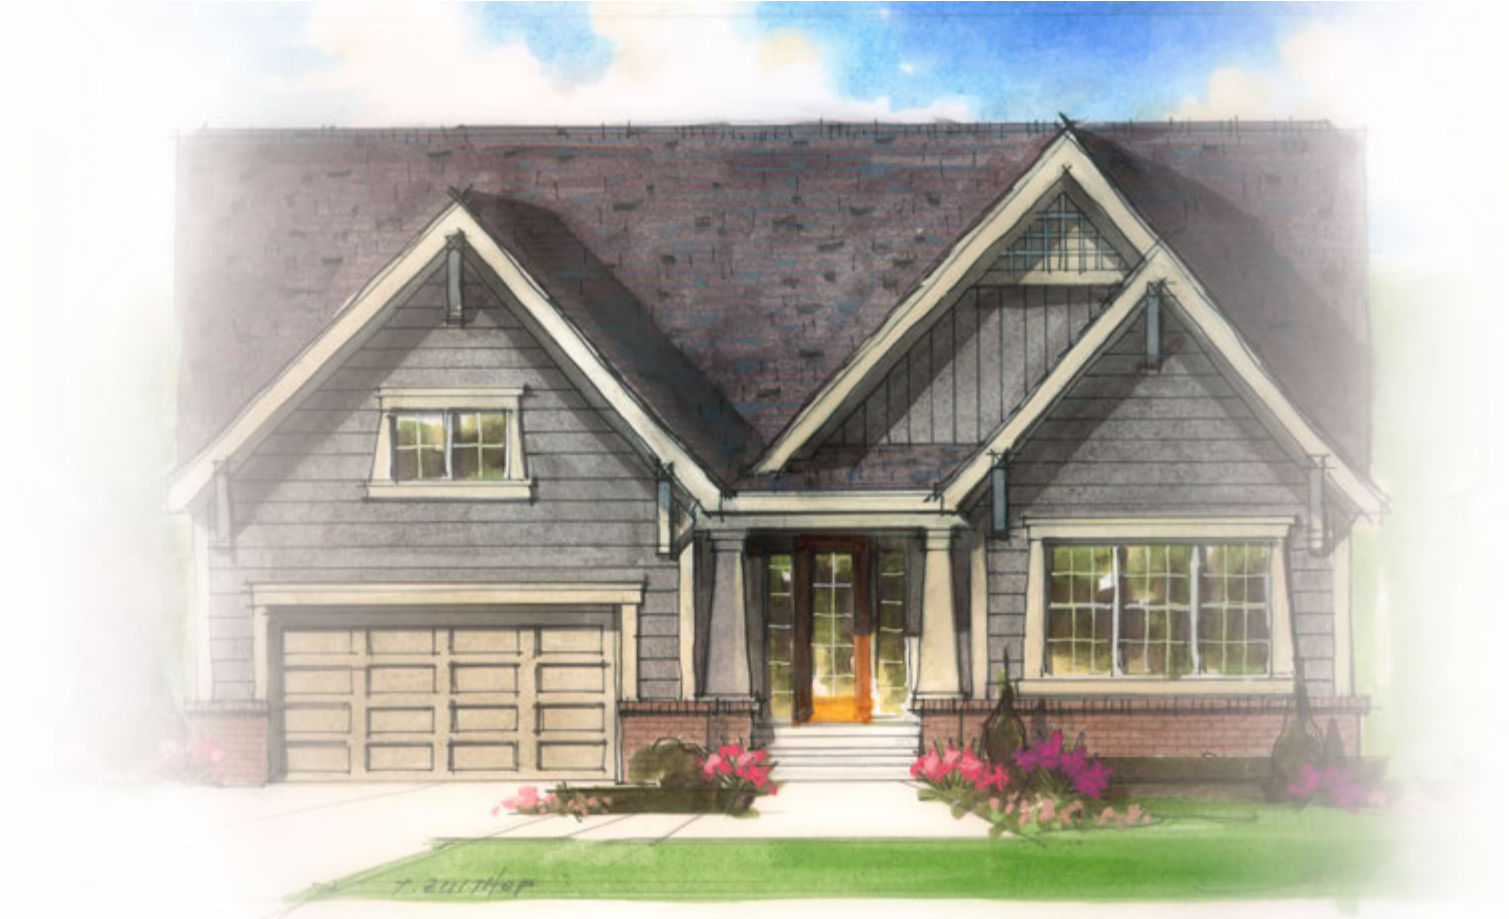

The Wexford

IRVINGTON COLLECTION

Harmony

A neighborhood for a new way of living

The Wexford

IRVINGTON COLLECTION

Main Level

Home Details

Plan: 3000B

Sq Ft: 2,418

Bedrooms: 3

Baths: 2 full and 1 half

Garage: 2

Lower Level: optional

Upper Level

Visit online at LiveinHarmony.info