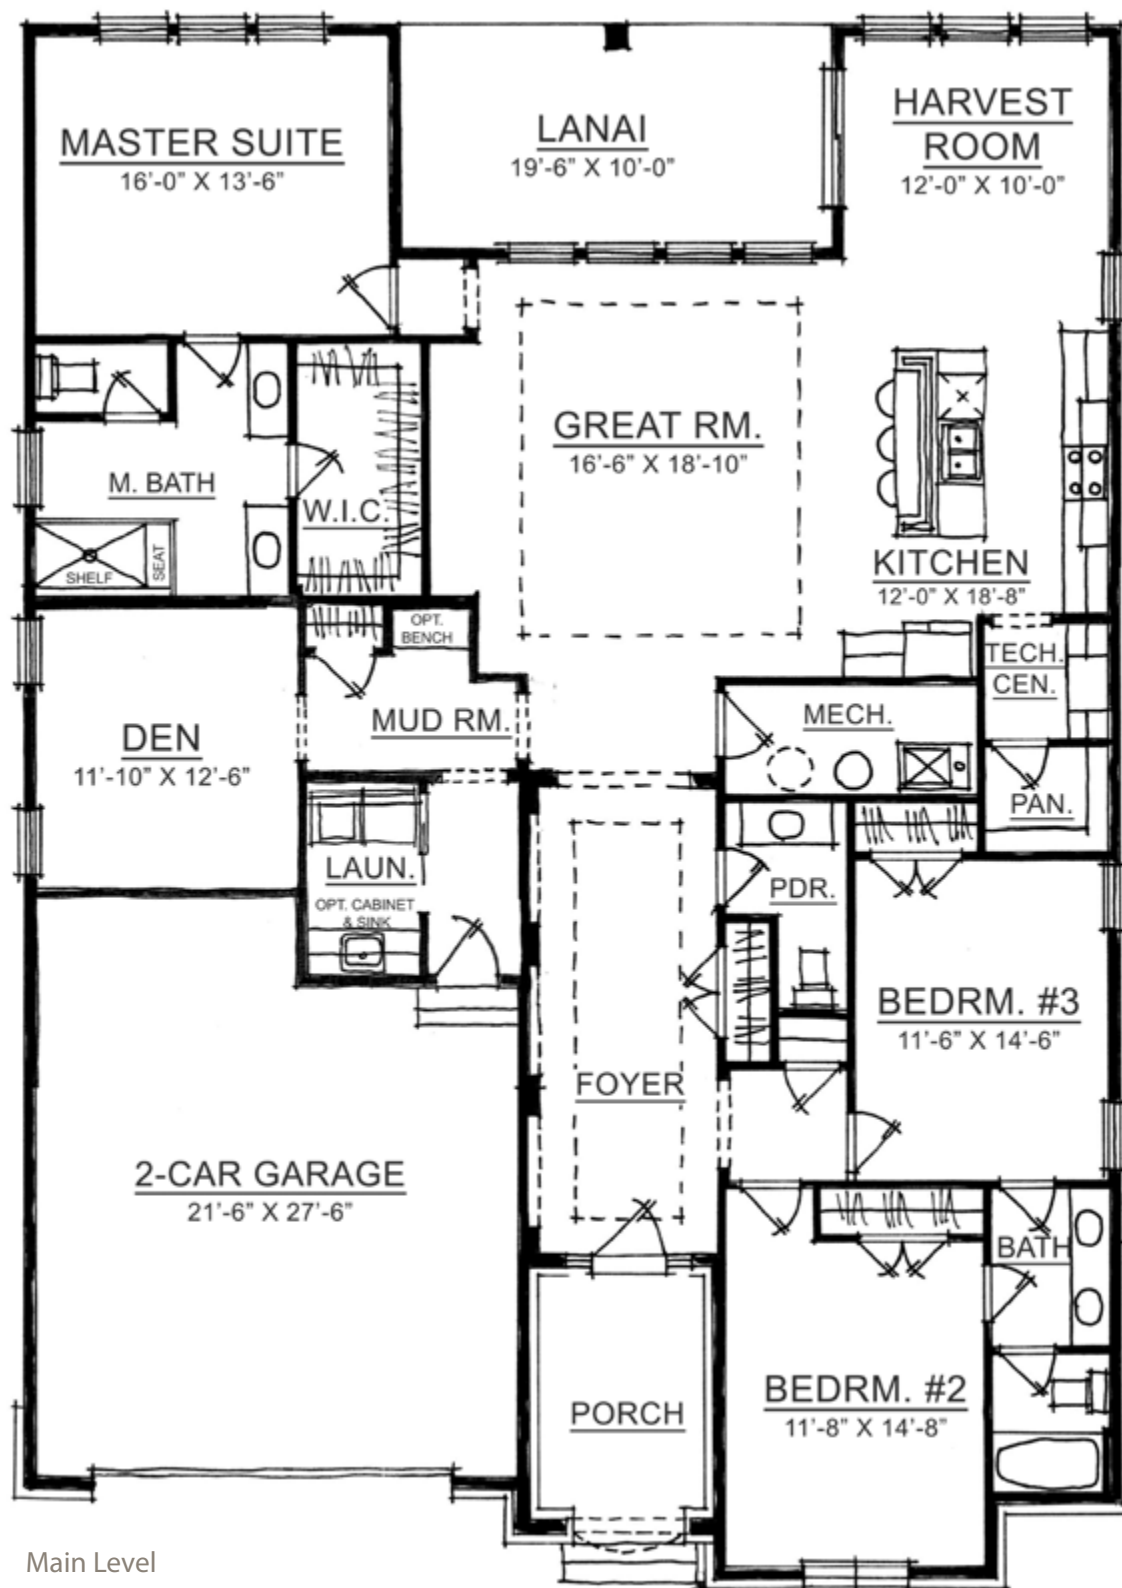

The Waterstone

IRVINGTON COLLECTION

Harmony

A neighborhood for a new way of living

The Waterstone

IRVINGTON COLLECTION

Main Level

Home Details

Plan: 3010A

Sq Ft: 2,450

Bedrooms: 3

Baths: 2 full and 1 half

Garage: 2

Lower Level: optional

Visit online at LiveinHarmony.info

The artistic renderings of the floorplan and front elevation may not reflect the exact features of the home being offered and are subject to change without notice. ©2014 Estridge Homes.