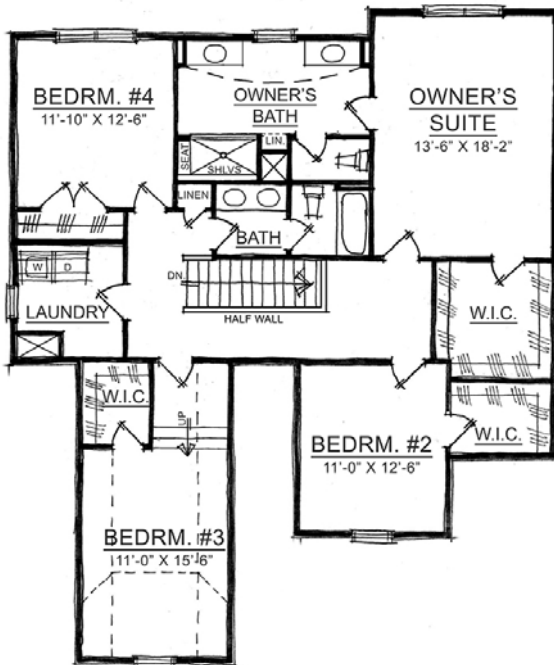

The Wallace

HAMILTON COLLECTION

Harmony

A neighborhood for a new way of living

Home Details

Plan: 4570C

Sq Ft: 2,764*

Bedrooms: 4

Baths: 2 full and 1 half

Garage: 3

Lower Level: Optional Finished

Main Level

Lower Level

Upper Level

Visit online at estrledge.com

*Square footage does not include lower level. The artistic renderings of the floorplan and front elevation may not reflect the exact features of the home being offered and are subject to change without notice.