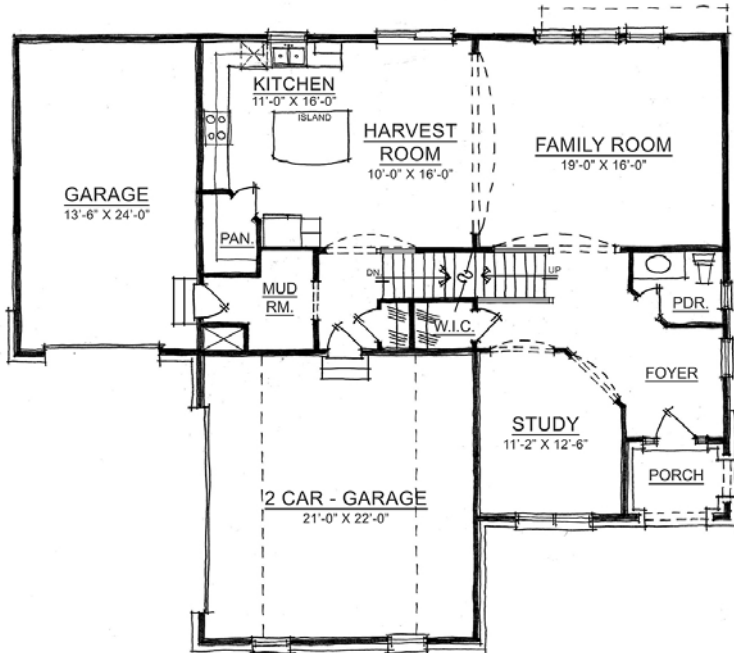

The Wallace

HAMILTON COLLECTION

Harmony

A neighborhood for a new way of living

Home Details

Plan: 4570C

Sq Ft: 2,764*

Bedrooms: 4

Baths: 2 full and 1 half

Garage: 3

Lower Level: Optional Finished

Main Level

Lower Level

Upper Level

Visit online at estrledge.com

*Square footage does not include lower level. The artistic renderings of the floorplan and front elevation may not reflect the exact features of the home being offered and are subject to change without notice.