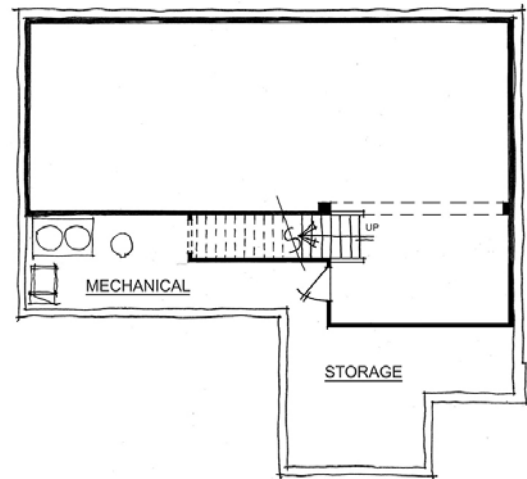

The Wallace

HAMILTON COLLECTION

Harmony

A neighborhood for a new way of living

Home Details

Plan: 4570C

Sq Ft: 2,764*

Bedrooms: 4

Baths: 2 full and 1 half

Garage: 3

Lower Level: Optional Finished

Main Level

Lower Level

Upper Level

Visit online at estrledge.com

*Square footage does not include lower level. The artistic renderings of the floorplan and front elevation may not reflect the exact features of the home being offered and are subject to change without notice.