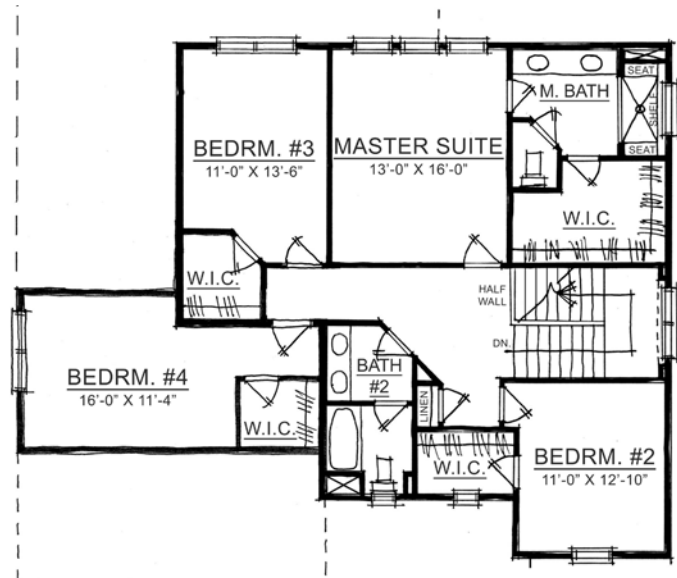

The Walcott

KESSLER COLLECTION

Harmony

A neighborhood for a new way of living

Main Level

Home Details

Plan: 4000A

Sq Ft: 3523

Bedrooms: 4

Baths: 2 full and 1 half

Garage: 2

Lower Level: Finished

Upper Level

Visit online at LiveinHarmony.info

The artistic renderings of the floorplan and front elevation may not reflect the exact features of the home being offered and are subject to change without notice. ©2014 Estridge Homes.