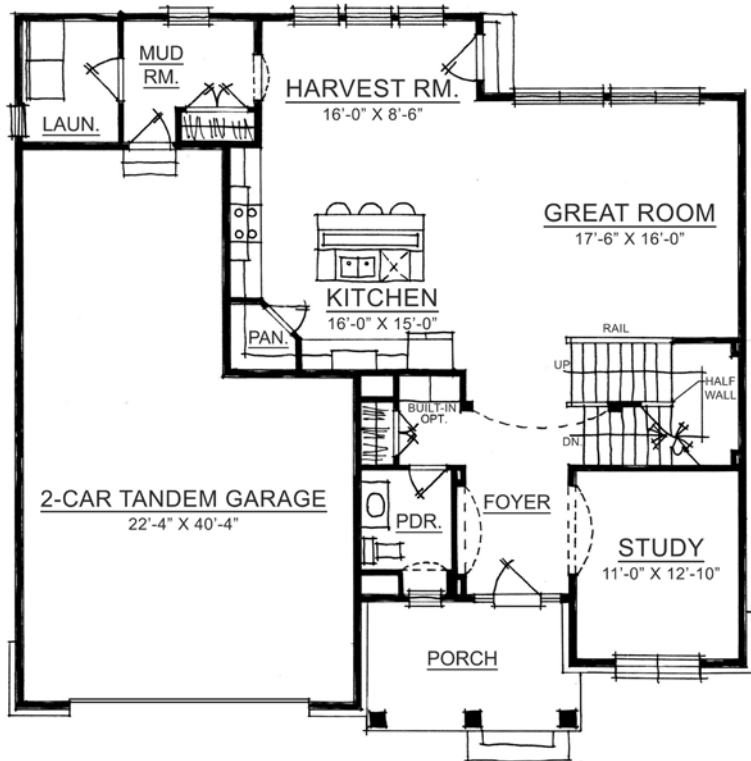

The Walcott

KESSLER COLLECTION

Harmony

A neighborhood for a new way of living

Main Level

Home Details

Plan: 4000A

Sq Ft: 3523

Bedrooms: 4

Baths: 2 full and 1 half

Garage: 2

Lower Level: Finished

Upper Level

Visit online at LiveinHarmony.info

The artistic renderings of the floorplan and front elevation may not reflect the exact features of the home being offered and are subject to change without notice. ©2014 Estridge Homes.