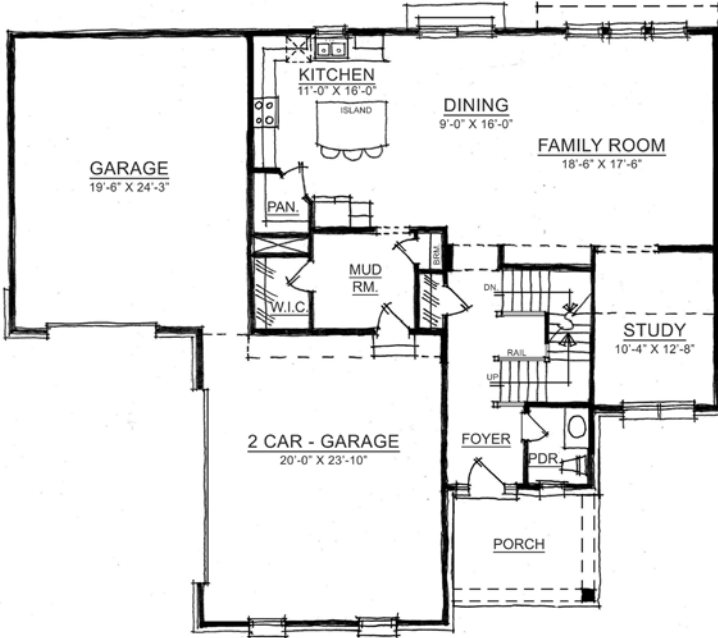

The Vivianne

HAMILTON COLLECTION

Harmony

A neighborhood for a new way of living

The Vivianne

HAMILTON COLLECTION

Main Level

Home Details

Plan: 4550C

Sq Ft: 2,468*

Bedrooms: 4

Baths: 2 full and 1 half

Garage: 3

Lower Level: Optional Finished

Upper Level

Lower Level