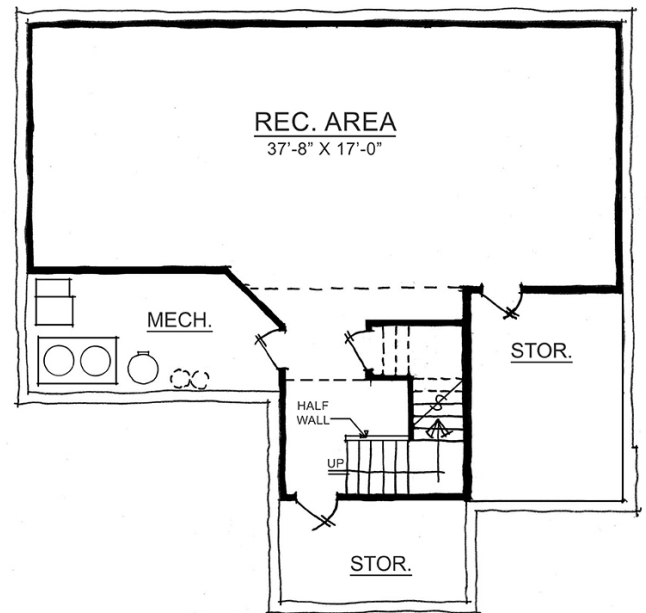

Plan: 4550C

Sq Ft: 2,468*

Bedrooms: 4

Baths: 2 full and 1 half

Garage: 3

Lower Level: Optional Finished

Upper Level

Lower Level

Visit online at estrledge.com

*Square footage does not include lower level. The artistic renderings of the floorplan and front elevation may not reflect the exact features of the home being offered and are subject to change without notice.