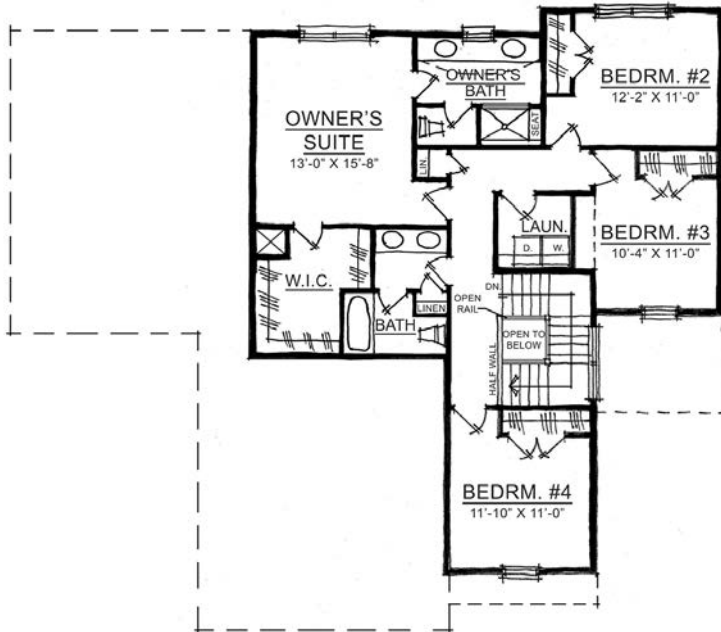

The Vivianne

HAMILTON COLLECTION

Harmony

A neighborhood for a new way of living

The Vivianne

HAMILTON COLLECTION

Main Level

Home Details

Plan: 4550C

Sq Ft: 2,468*

Bedrooms: 4

Baths: 2 full and 1 half

Garage: 3

Lower Level: Optional Finished

Upper Level

Lower Level

Visit online at estrledge.com

*Square footage does not include lower level. The artistic renderings of the floorplan and front elevation may not reflect the exact features of the home being offered and are subject to change without notice.