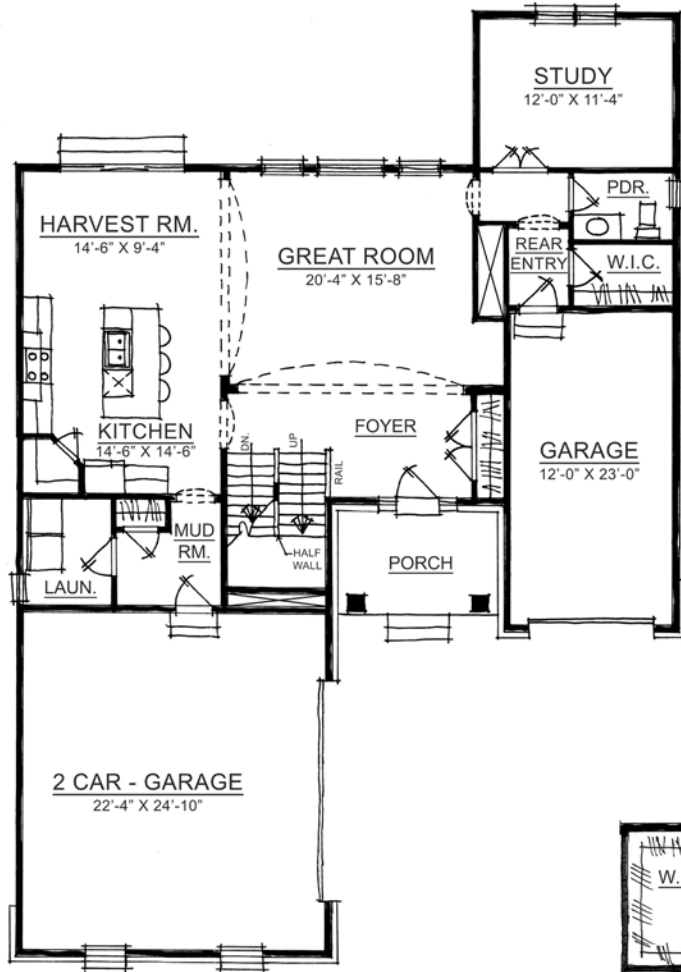

# The Staughton

KESSLER COLLECTION

Harmony

A neighborhood for a new way of living

# The Staughton

KESSLER COLLECTION

Main Level

## Home Details

**Plan:** 4020A

**Sq Ft:** 3785

**Bedrooms:** 4

**Baths:** 3 full and 1 half

**Garage:** 3

**Lower Level:** Finished

Upper Level