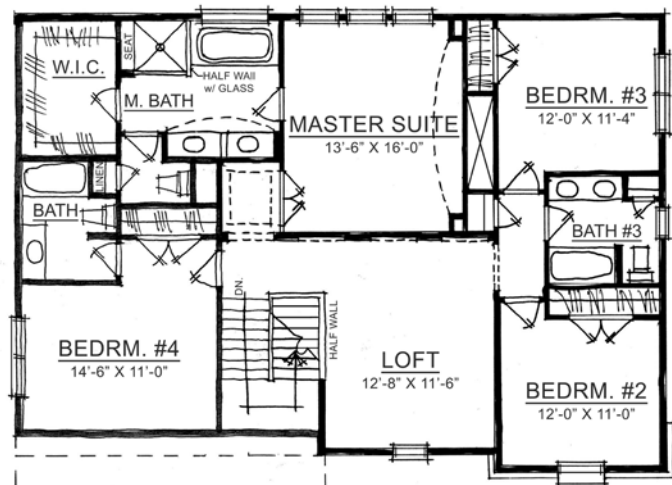

# The Staughton

KESSLER COLLECTION

Main Level

## Home Details

**Plan:** 4020A

**Sq Ft:** 3785

**Bedrooms:** 4

**Baths:** 3 full and 1 half

**Garage:** 3

**Lower Level:** Finished

Upper Level