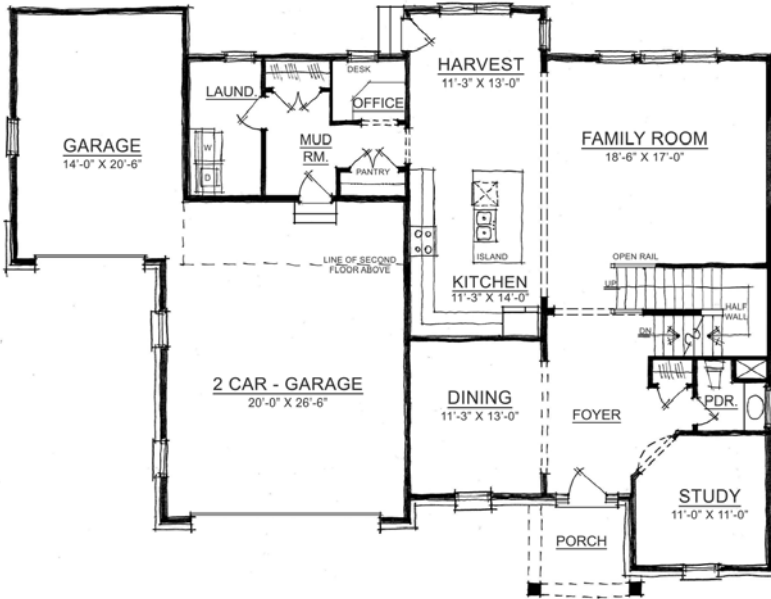

The Stafford

HAMILTON COLLECTION

Harmony

A neighborhood for a new way of living

The Stafford

HAMILTON COLLECTION

Main Level

Home Details

Plan: 4580C

Sq Ft: 3937

Bedrooms: 4

Baths: 3 full and 1 half

Garage: 3

Lower Level: Finished

Upper Level

Lower Level