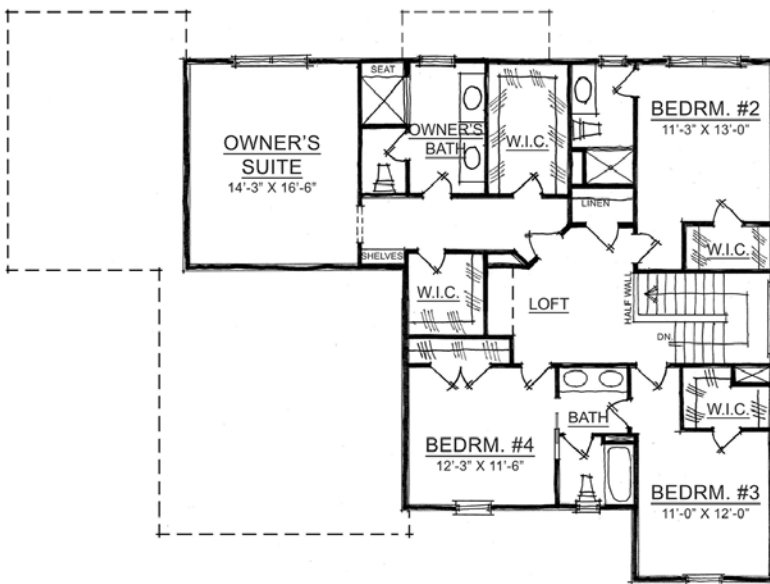

Plan: 4580C

Sq Ft: 3937

Bedrooms: 4

Baths: 3 full and 1 half

Garage: 3

Lower Level: Finished

Upper Level

Lower Level