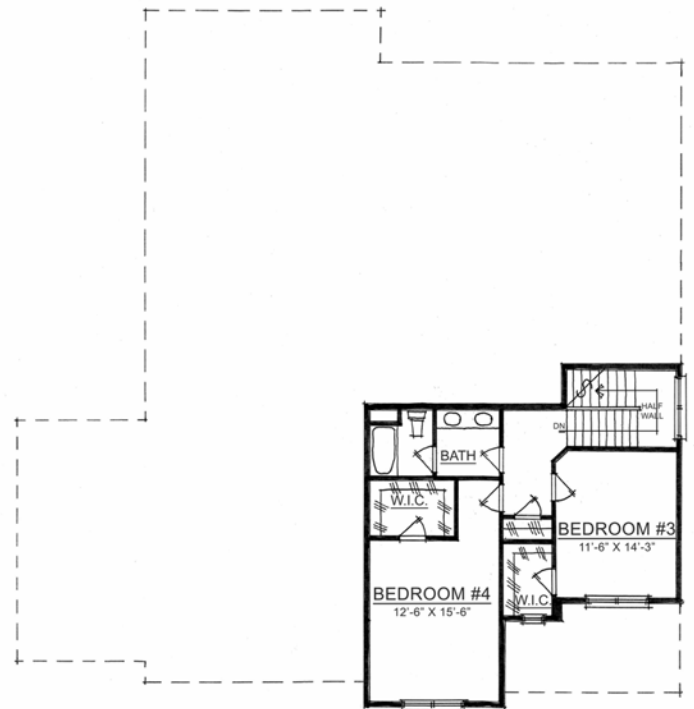

The Sofia

HAMILTON COLLECTION

Harmony

A neighborhood for a new way of living

Main Level

Lower Level

Upper Level

Home Details

Plan: 4565C

Sq Ft: 3,235*

Bedrooms: 4

Baths: 3

Garage: 3

Lower Level: Optional Finished

Visit online at estridge.com

*Square footage does not include lower level. The artistic renderings of the floorplan and front elevation may not reflect the exact features of the home being offered and are subject to change without notice.