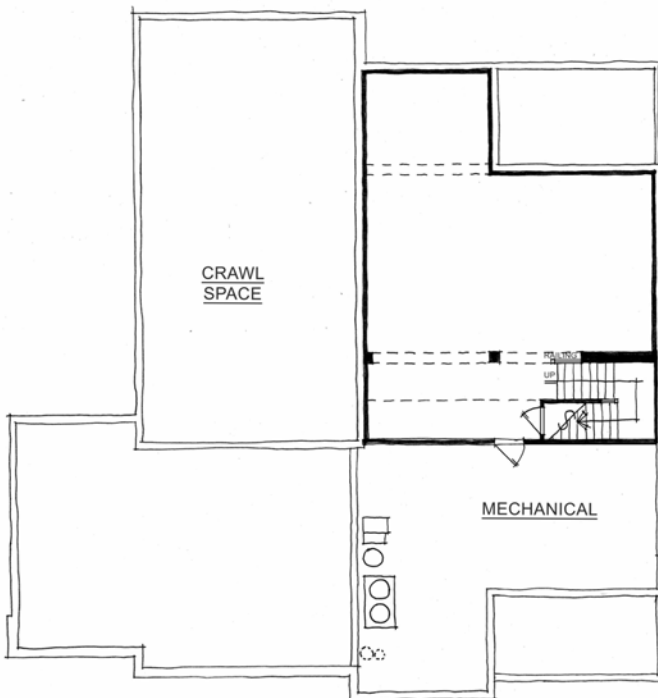

The Sofia

HAMILTON COLLECTION

Harmony

A neighborhood for a new way of living

Main Level

Lower Level

Upper Level

Home Details

Plan: 4565C

Sq Ft: 3,235*

Bedrooms: 4

Baths: 3

Garage: 3

Lower Level: Optional Finished

Visit online at estridge.com

*Square footage does not include lower level. The artistic renderings of the floorplan and front elevation may not reflect the exact features of the home being offered and are subject to change without notice.