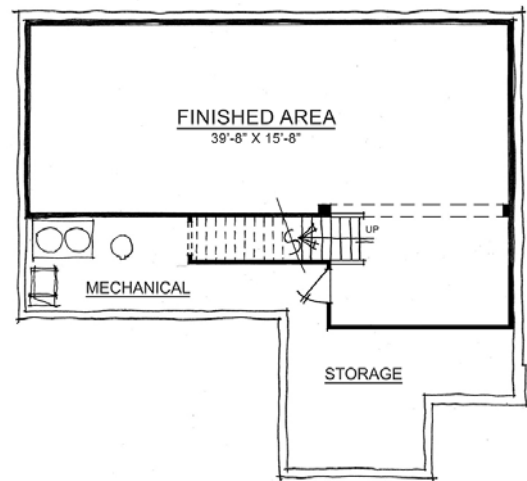

The Sawyer

HAMILTON COLLECTION

Harmony

A neighborhood for a new way of living

Home Details

Plan: 4570B

Sq Ft: 3612

Bedrooms: 4

Baths: 2 full and 1 half

Garage: 3

Lower Level: Finished

Main Level

Lower Level

Upper Level

Visit online at LiveinHarmony.info

The artistic renderings of the floorplan and front elevation may not reflect the exact features of the home being offered and are subject to change without notice. ©2016 Estridge Homes.