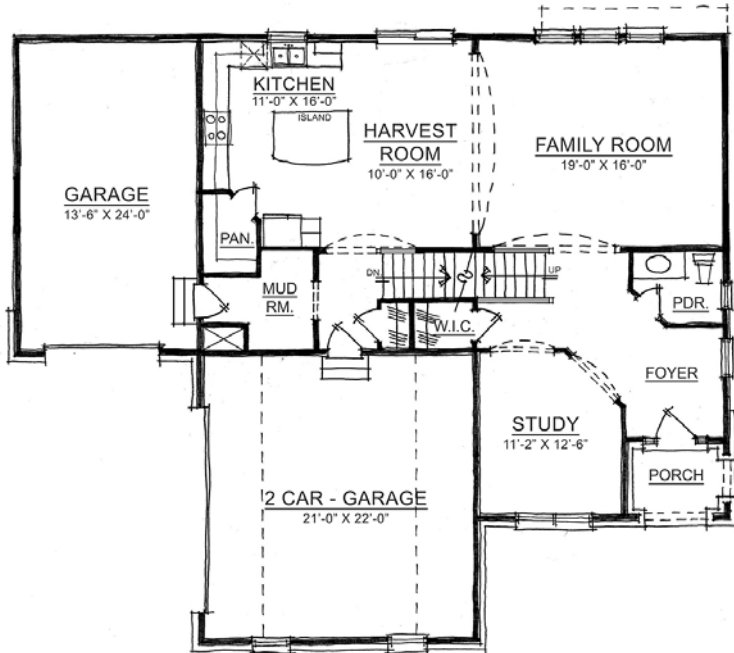

The Sawyer

HAMILTON COLLECTION

Harmony

A neighborhood for a new way of living

Home Details

Plan: 4570B

Sq Ft: 3612

Bedrooms: 4

Baths: 2 full and 1 half

Garage: 3

Lower Level: Finished

Main Level

Lower Level

Upper Level

Visit online at LiveinHarmony.info

The artistic renderings of the floorplan and front elevation may not reflect the exact features of the home being offered and are subject to change without notice. ©2016 Estridge Homes.