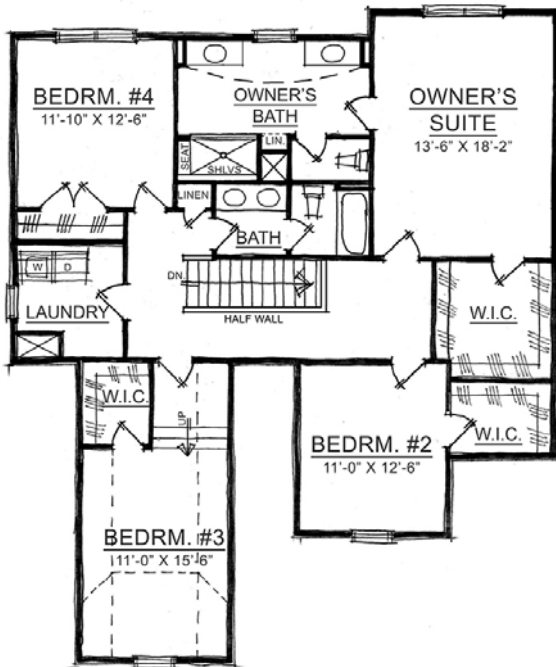

The Sawyer

HAMILTON COLLECTION

Harmony

A neighborhood for a new way of living

Home Details

Plan: 4570B

Sq Ft: 3612

Bedrooms: 4

Baths: 2 full and 1 half

Garage: 3

Lower Level: Finished

Main Level

Lower Level

Upper Level

Visit online at LiveinHarmony.info

The artistic renderings of the floorplan and front elevation may not reflect the exact features of the home being offered and are subject to change without notice. ©2016 Estridge Homes.