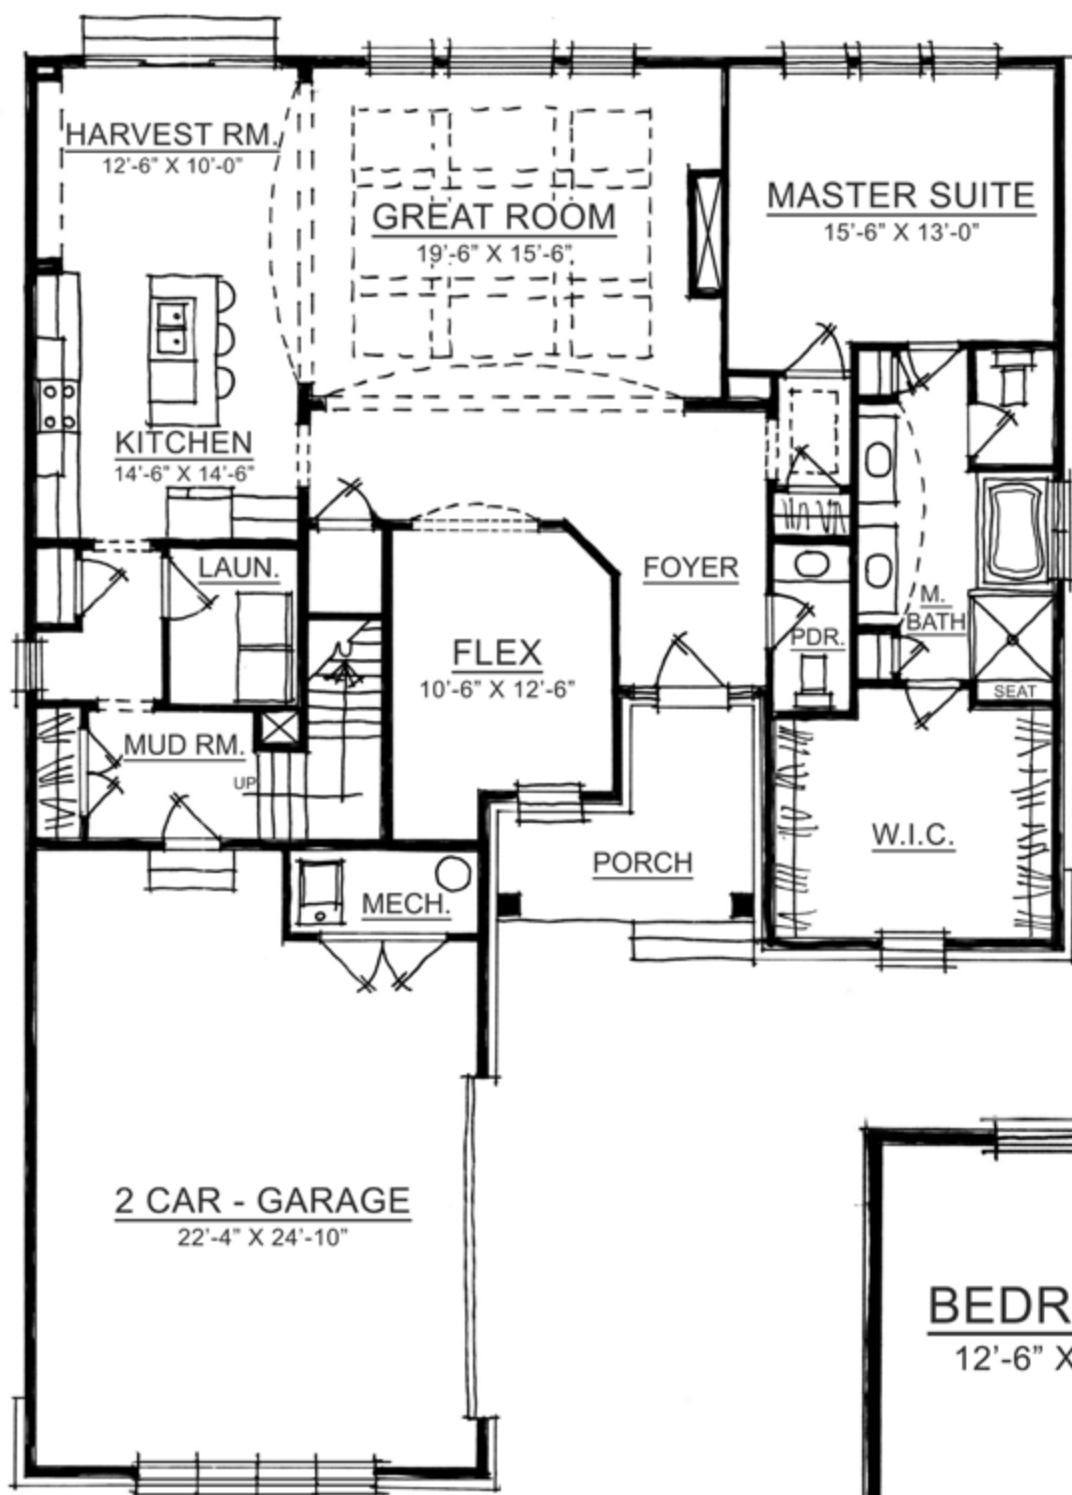

# The Rutledge

IRVINGTON COLLECTION

Harmony

A neighborhood for a new way of living

# The Rutledge

IRVINGTON COLLECTION

Main Level

## Home Details

**Plan:** 3060B

**Sq Ft:** 2,426

**Bedrooms:** 3 (4-bedroom option available)

**Baths:** 2 full and 1 half

**Garage:** 2

**Lower Level:** optional

Upper Level