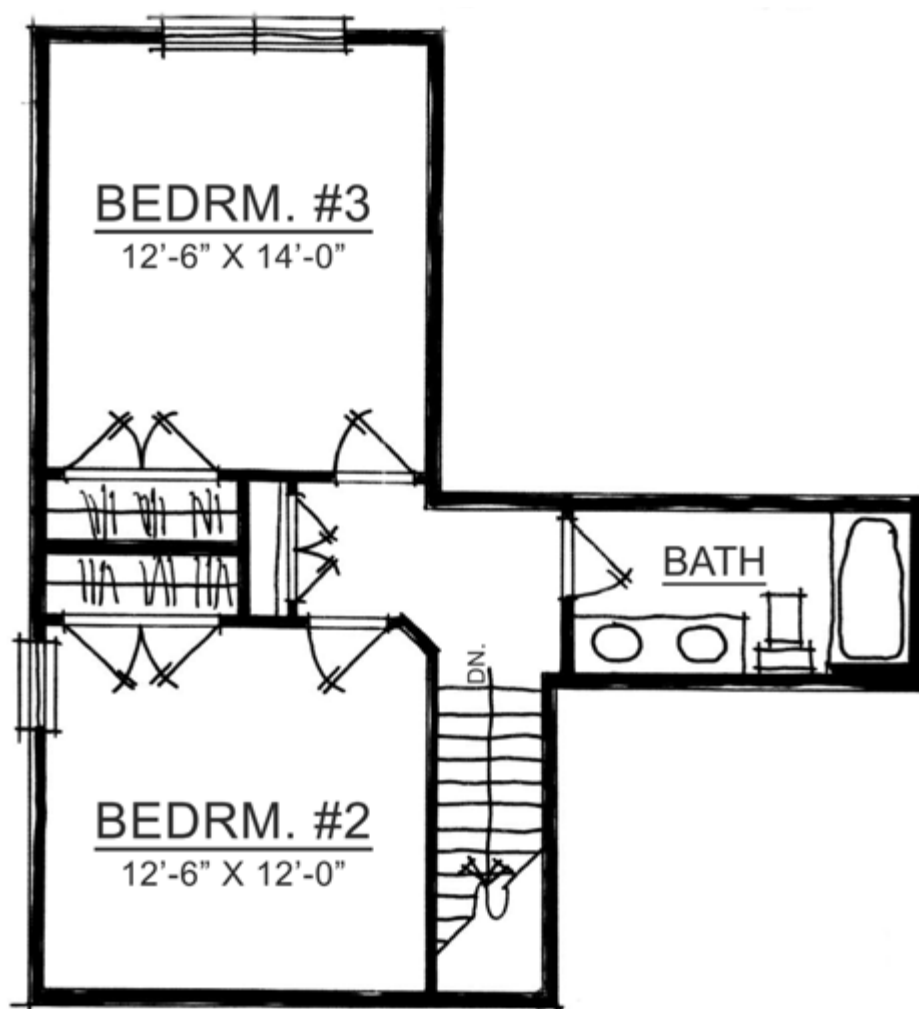

## Home Details

**Plan:** 3060B

**Sq Ft:** 2,426

**Bedrooms:** 3 (4-bedroom option available)

**Baths:** 2 full and 1 half

**Garage:** 2

**Lower Level:** optional

Upper Level