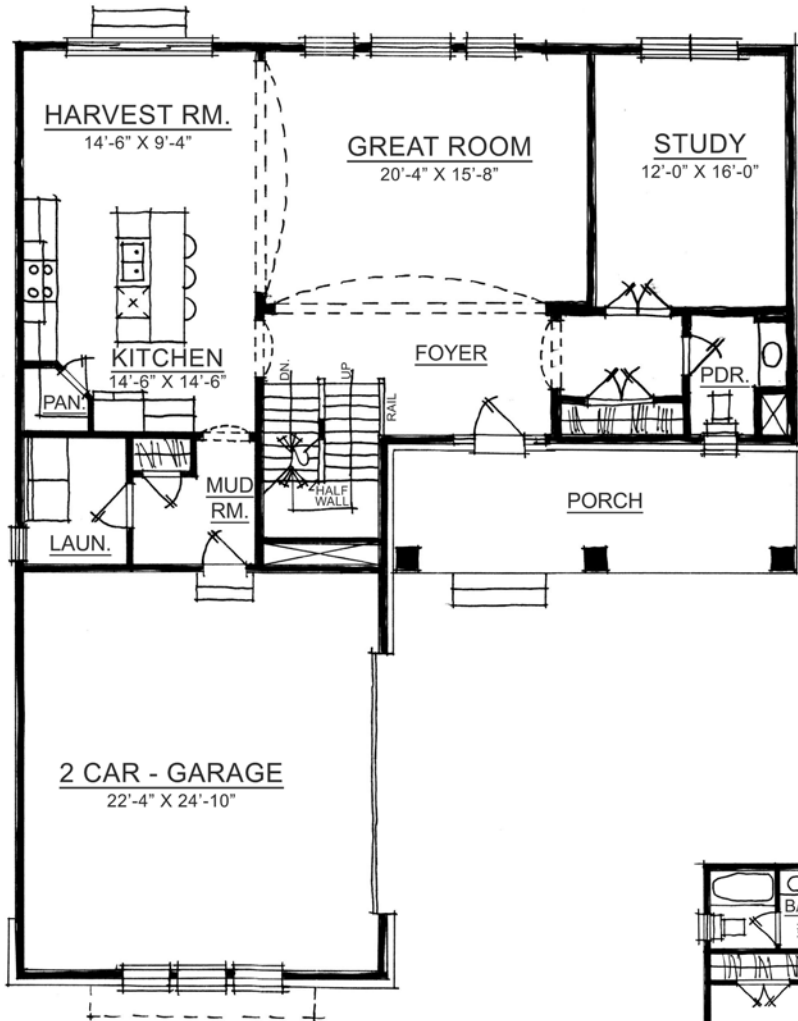

The Rowin

KESSLER COLLECTION

Harmony

A neighborhood for a new way of living

Main Level

Home Details

Plan: 4010D

Sq Ft: 3337

Bedrooms: 3 (4th bedroom option available)

Baths: 2 full and 1 half

Garage: 2

Lower Level: Finished

Upper Level

Visit online at LiveinHarmony.info

The artistic renderings of the floorplan and front elevation may not reflect the exact features of the home being offered and are subject to change without notice. ©2014 Estridge Homes.