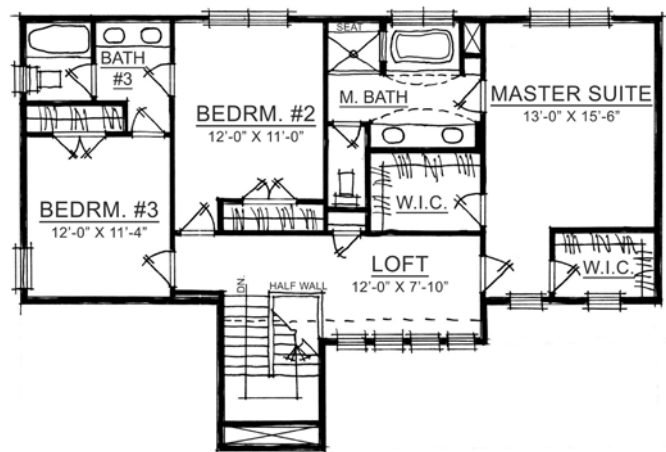

The Rowin

KESSLER COLLECTION

Harmony

A neighborhood for a new way of living

Main Level

Home Details

Plan: 4010D

Sq Ft: 3337

Bedrooms: 3 (4th bedroom option available)

Baths: 2 full and 1 half

Garage: 2

Lower Level: Finished

Upper Level

Visit online at LiveinHarmony.info

The artistic renderings of the floorplan and front elevation may not reflect the exact features of the home being offered and are subject to change without notice. ©2014 Estridge Homes.