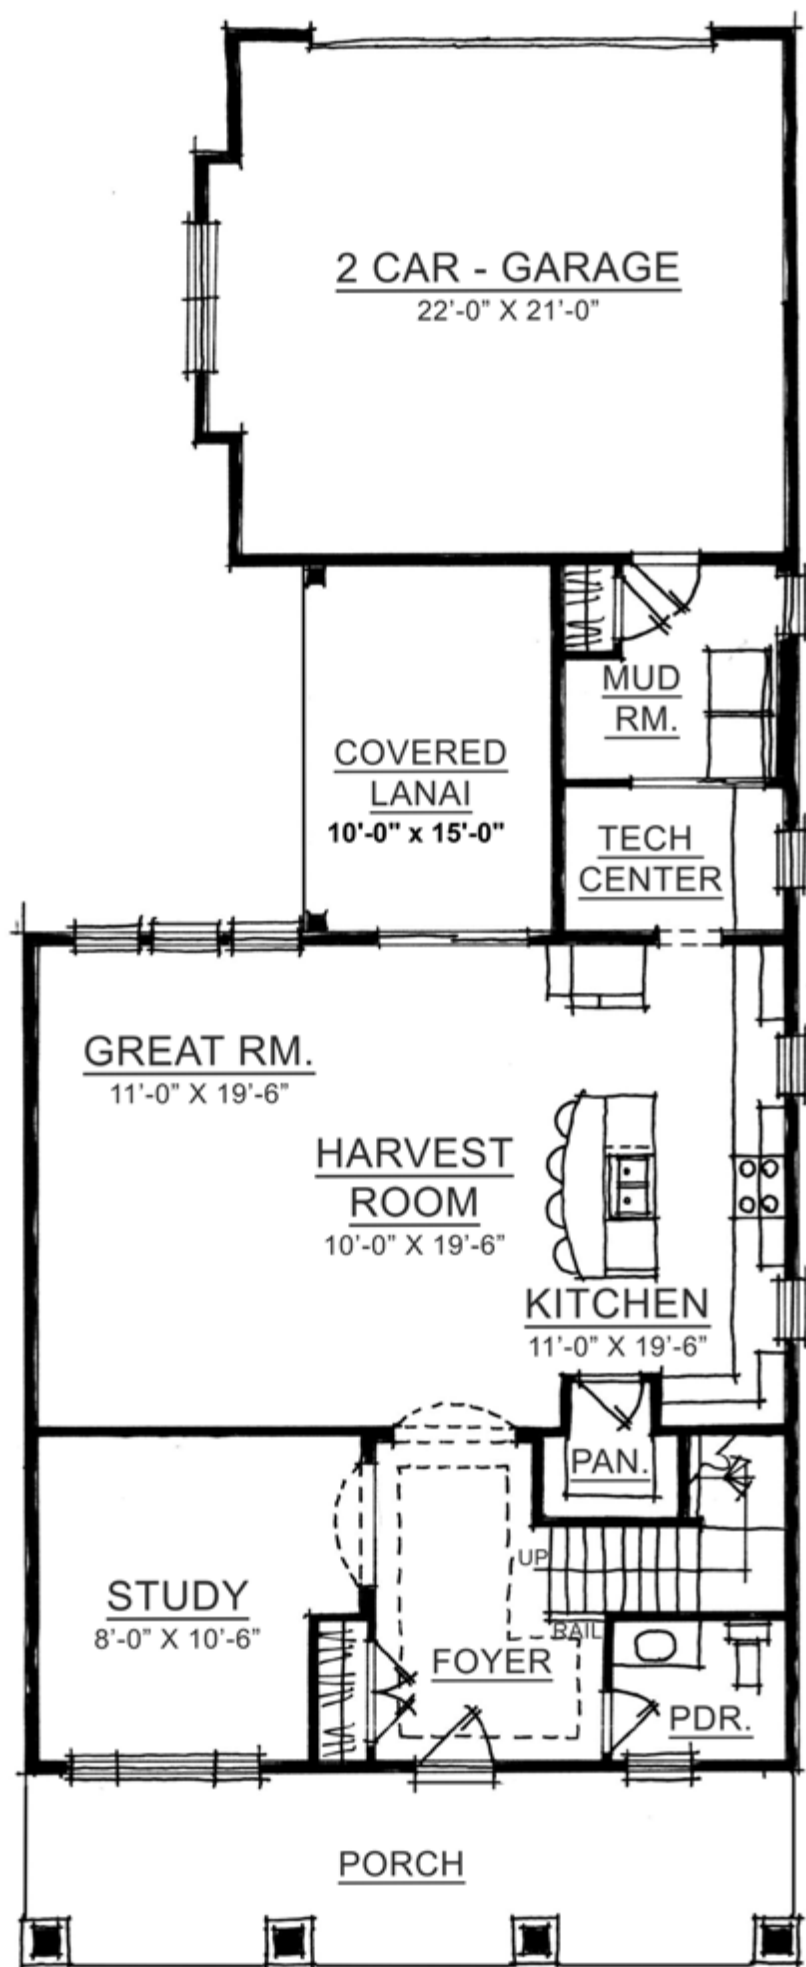

The Ralston

COTTAGE COLLECTION

Harmony

A neighborhood for a new way of living

The Ralston

COTTAGE COLLECTION

Main Level

Upper Level

Home Details

Plan: 1075A

Sq Ft: 2,226

Bedrooms: 3

Baths: 2 full and 1 half

Garage: 2

Lower Level: Optional

Visit online at LiveinHarmony.info