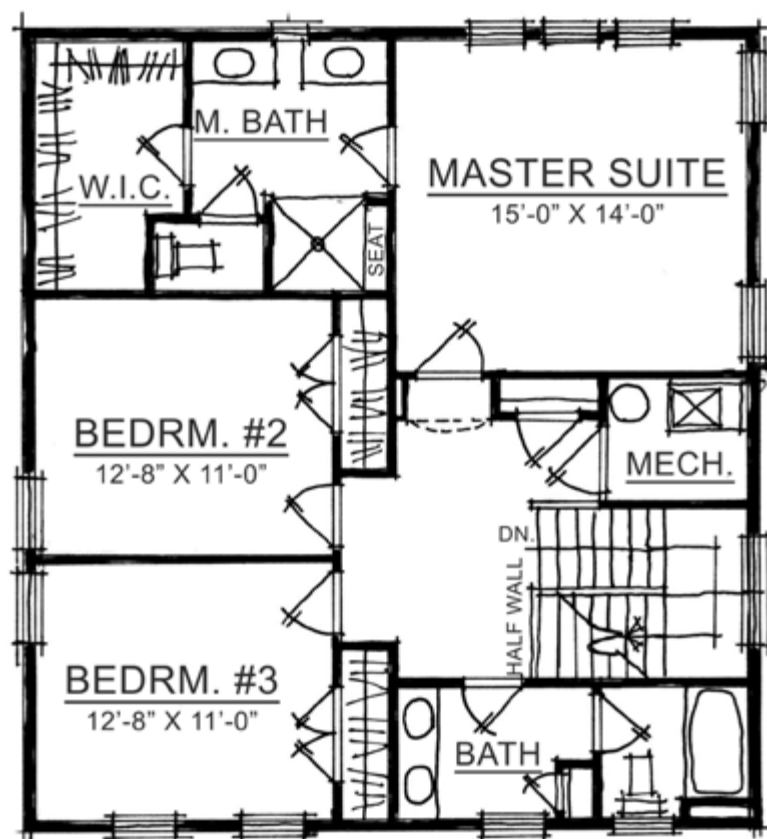

The Ralston

COTTAGE COLLECTION

Harmony

A neighborhood for a new way of living

The Ralston

COTTAGE COLLECTION

Main Level

Upper Level

Home Details

Plan: 1075A

Sq Ft: 2,226

Bedrooms: 3

Baths: 2 full and 1 half

Garage: 2

Lower Level: Optional

Visit online at LiveinHarmony.info