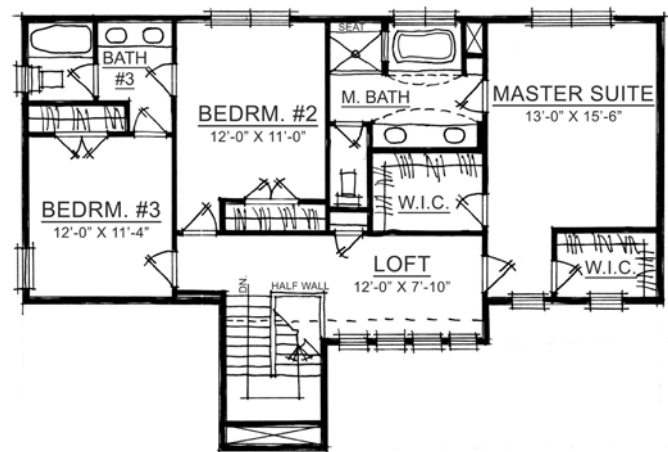

## Home Details

**Plan:** 4010A

**Sq Ft:** 3337

**Bedrooms:** 3 (4th bedroom option available)

**Baths:** 2 full and 1 half

**Garage:** 2

**Lower Level:** Finished

Upper Level