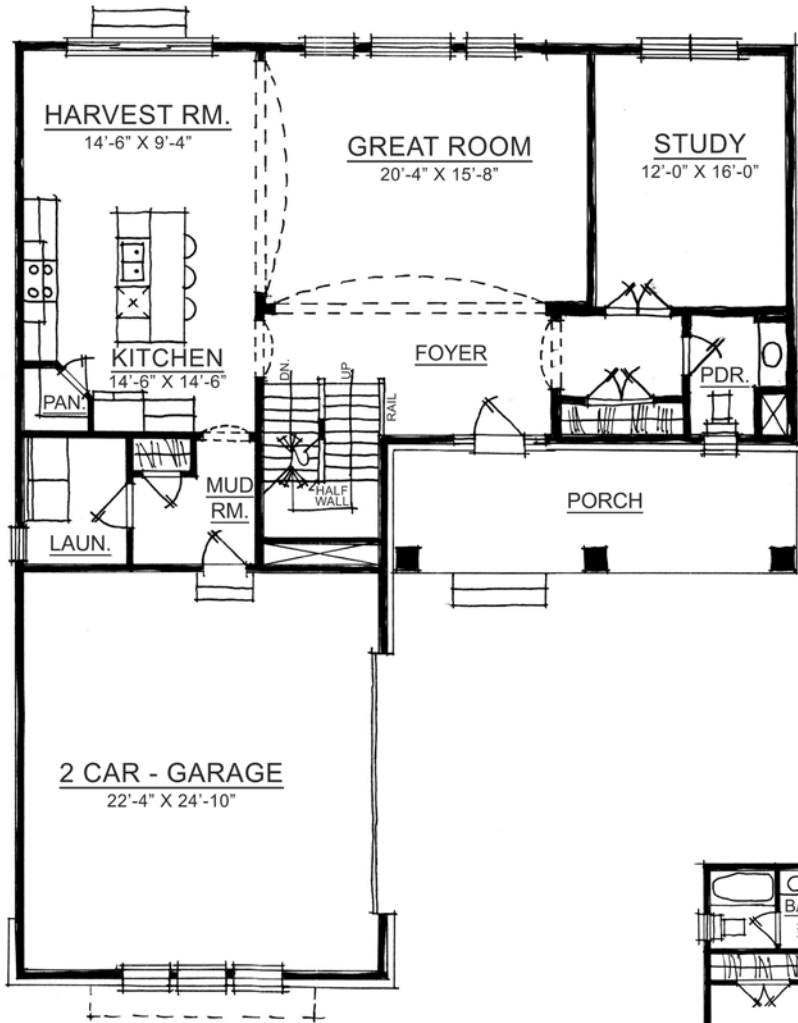

# The Oxford

KESSLER COLLECTION

Harmony

A neighborhood for a new way of living

Main Level

## Home Details

**Plan:** 4010A

**Sq Ft:** 3337

**Bedrooms:** 3 (4th bedroom option available)

**Baths:** 2 full and 1 half

**Garage:** 2

**Lower Level:** Finished

Upper Level