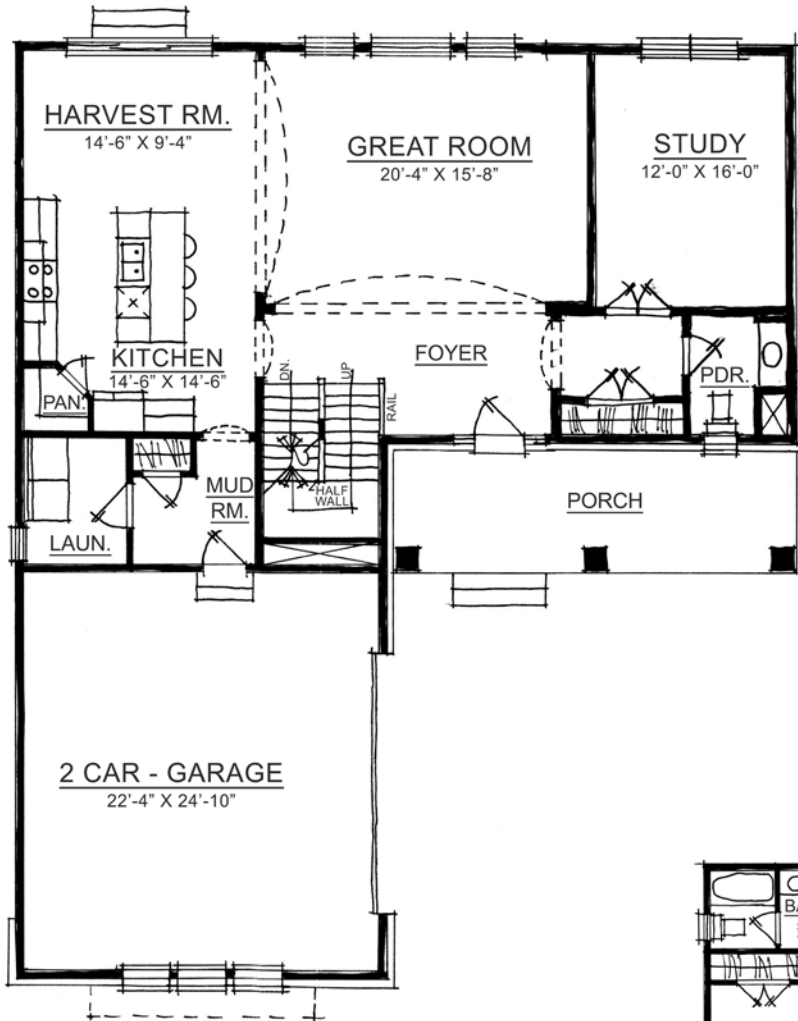

The Nowland

KESSLER COLLECTION

Harmony

A neighborhood for a new way of living

The Nowland

KESSLER COLLECTION

Main Level

Home Details

Plan: 4010B

Sq Ft: 3337

Bedrooms: 3 (4th bedroom option available)

Baths: 2 full and 1 half

Garage: 2

Lower Level: Finished

Upper Level

Visit online at LiveinHarmony.info