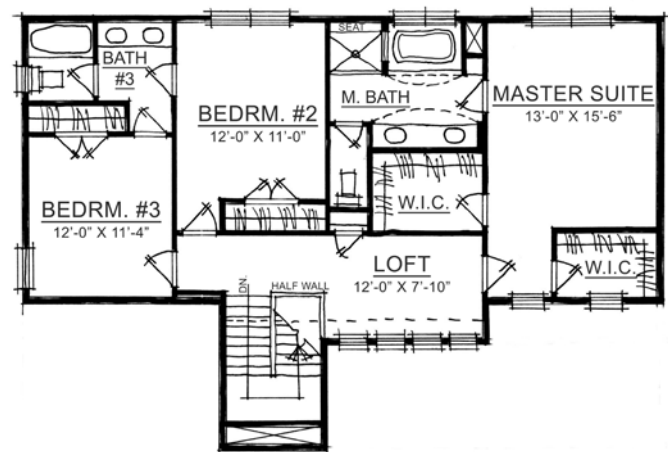

Plan: 4010B

Sq Ft: 3337

Bedrooms: 3 (4th bedroom option available)

Baths: 2 full and 1 half

Garage: 2

Lower Level: Finished

Upper Level

Visit online at LiveinHarmony.info