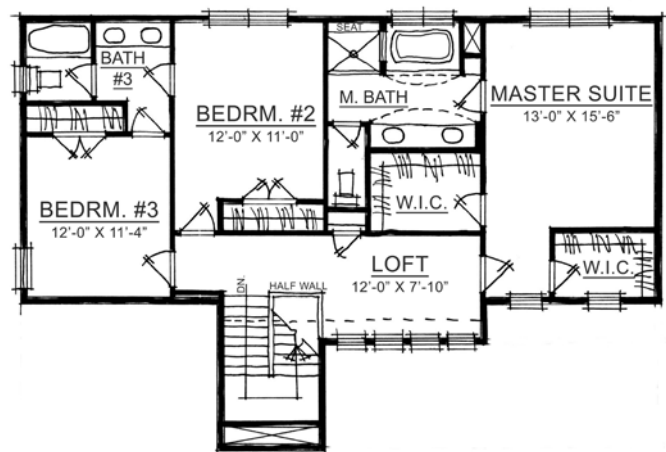

Plan: 4010B

Sq Ft: 3337

Bedrooms: 3 (4th bedroom option available)

Baths: 2 full and 1 half

Garage: 2

Lower Level: Finished

Upper Level

Visit online at LiveinHarmony.info