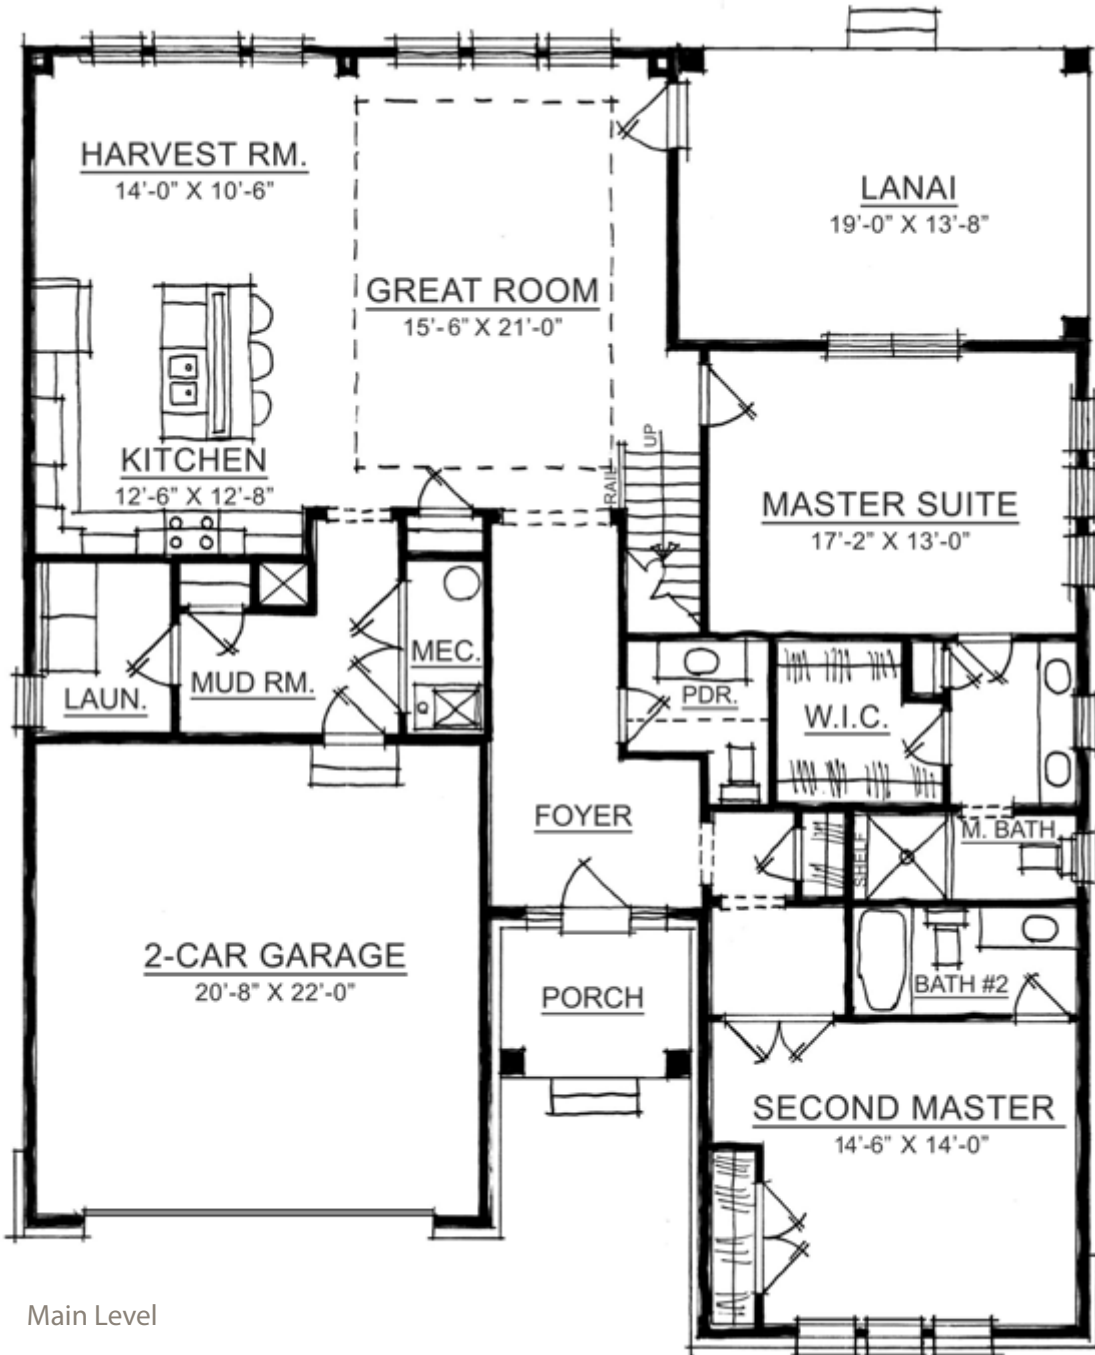

# The Northgate

IRVINGTON COLLECTION

Harmony

A neighborhood for a new way of living

# The Northgate

IRVINGTON COLLECTION

Main Level

## Home Details

**Plan:** 3050B

**Sq Ft:** 2,408

**Bedrooms:** 3 (4-bedroom option available)

**Baths:** 3 full and 1 half

**Garage:** 2

**Lower Level:** optional

Upper Level