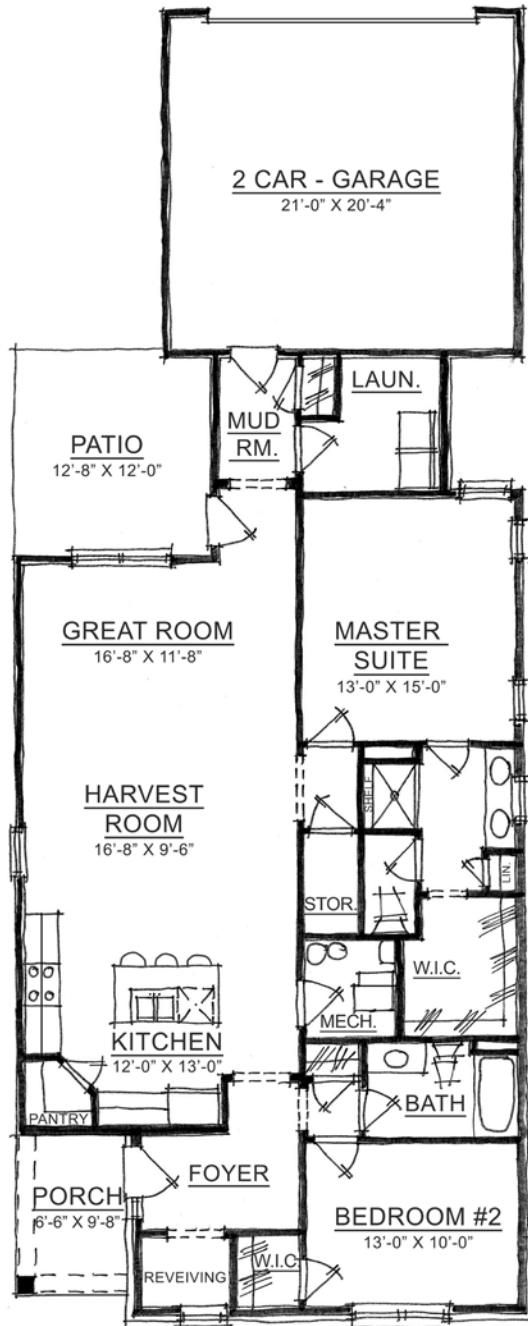

The Murphy

COTTAGE COLLECTION

Harmony

A neighborhood for a new way of living

Main Level

Home Details

- Plan: 1006B
- Sq Ft: 1555
- Bedrooms: 2
- Baths: 2 full
- Garage: 2
- Lower Level: n/a

Visit online at Estridge.com

*Square footage does not include lower level. The artistic renderings of the floorplan and front elevation may not reflect the exact features of the home being offered and are subject to change without notice.