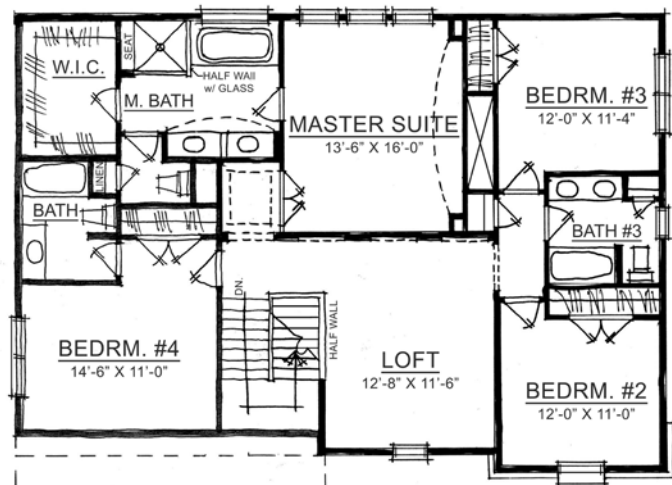

Plan: 4020D

Sq Ft: 3785

Bedrooms: 4

Baths: 3 full and 1 half

Garage: 3

Lower Level: Finished

Upper Level

Visit online at LiveinHarmony.info