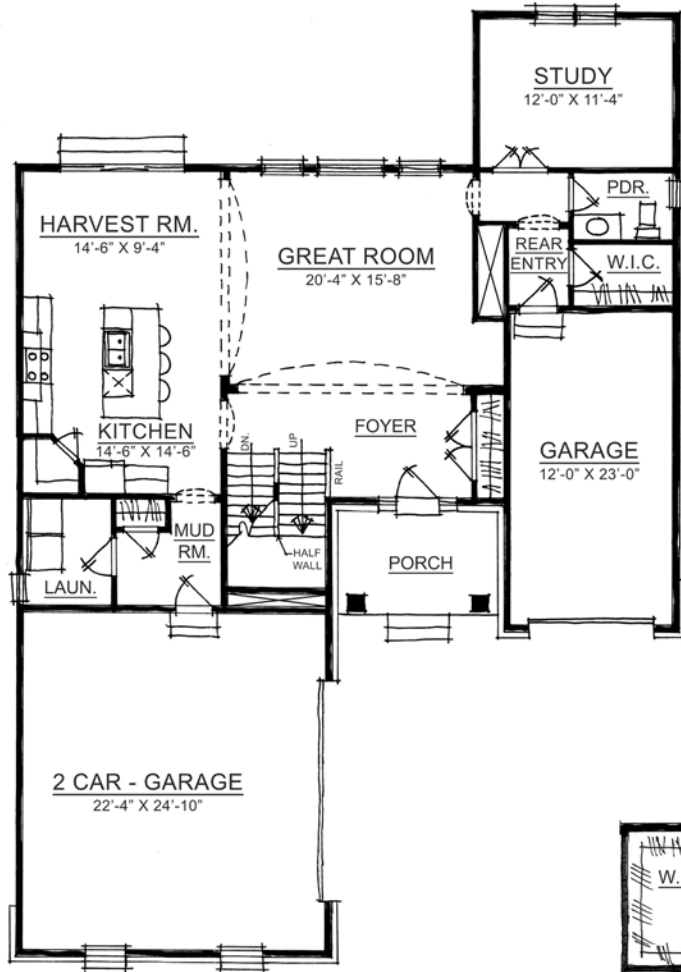

The Maddison

KESSLER COLLECTION

Harmony

A neighborhood for a new way of living

The Maddison

KESSLER COLLECTION

Main Level

Home Details

Plan: 4020D

Sq Ft: 3785

Bedrooms: 4

Baths: 3 full and 1 half

Garage: 3

Lower Level: Finished

Upper Level

Visit online at LiveinHarmony.info