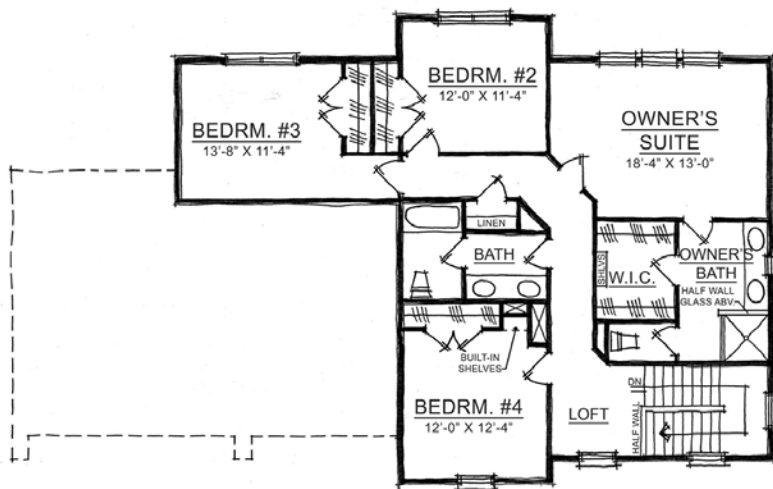

The Lorraine

HAMILTON COLLECTION

Harmony

A neighborhood for a new way of living

Home Details

Plan: 4560C

Sq Ft: 2,559*

Bedrooms: 4

Baths: 2 full and 1 half

Garage: 3

Lower Level: Optional Finished

Main Level

Upper Level

Lower Level

Visit online at estridge.com

*Square footage does not include lower level. The artistic renderings of the floorplan and front elevation may not reflect the exact features of the home being offered and are subject to change without notice.