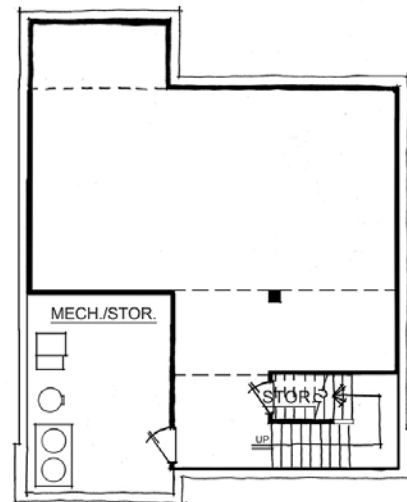

The Lorraine

HAMILTON COLLECTION

Harmony

A neighborhood for a new way of living

Home Details

Plan: 4560C

Sq Ft: 2,559*

Bedrooms: 4

Baths: 2 full and 1 half

Garage: 3

Lower Level: Optional Finished

Main Level

Upper Level

Lower Level

Visit online at estridge.com

*Square footage does not include lower level. The artistic renderings of the floorplan and front elevation may not reflect the exact features of the home being offered and are subject to change without notice.