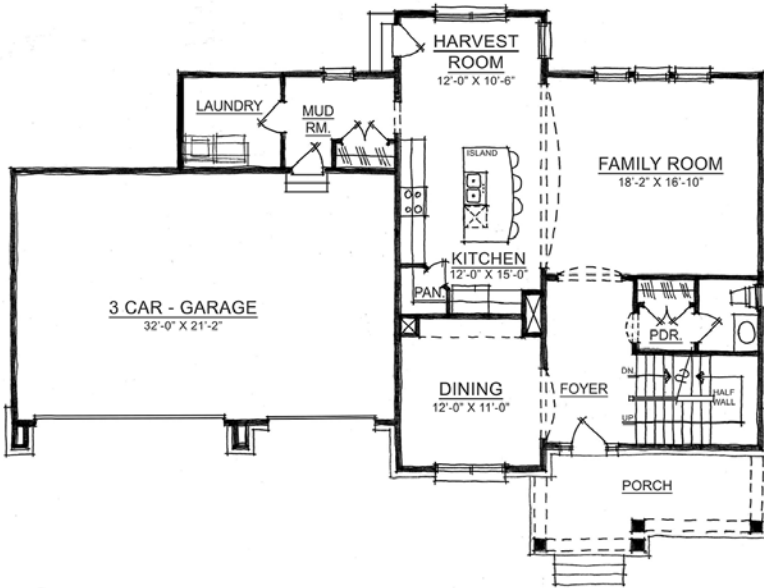

The Lorraine

HAMILTON COLLECTION

Harmony

A neighborhood for a new way of living

Home Details

Plan: 4560C

Sq Ft: 2,559*

Bedrooms: 4

Baths: 2 full and 1 half

Garage: 3

Lower Level: Optional Finished

Main Level

Upper Level

Lower Level

Visit online at estridge.com

*Square footage does not include lower level. The artistic renderings of the floorplan and front elevation may not reflect the exact features of the home being offered and are subject to change without notice.