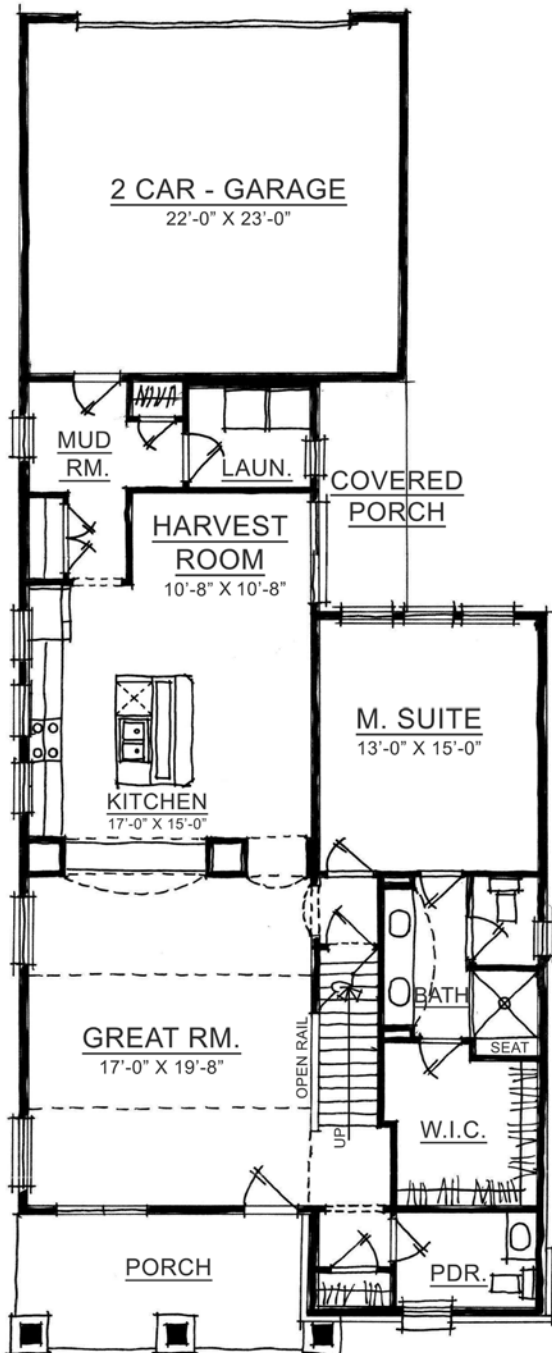

The Lakeland

COTTAGE COLLECTION

Harmony

Main Level