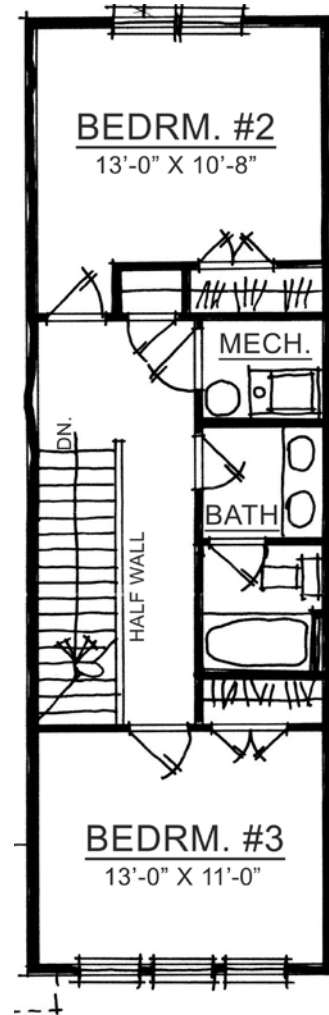

Home Details

Plan: 1030B

Sq Ft: 2020

Bedrooms: 3 (4th bedroom option available)

Baths: 2 full and 1 half

Garage: 2

Lower Level: optional

Visit online at LiveinHarmony.info