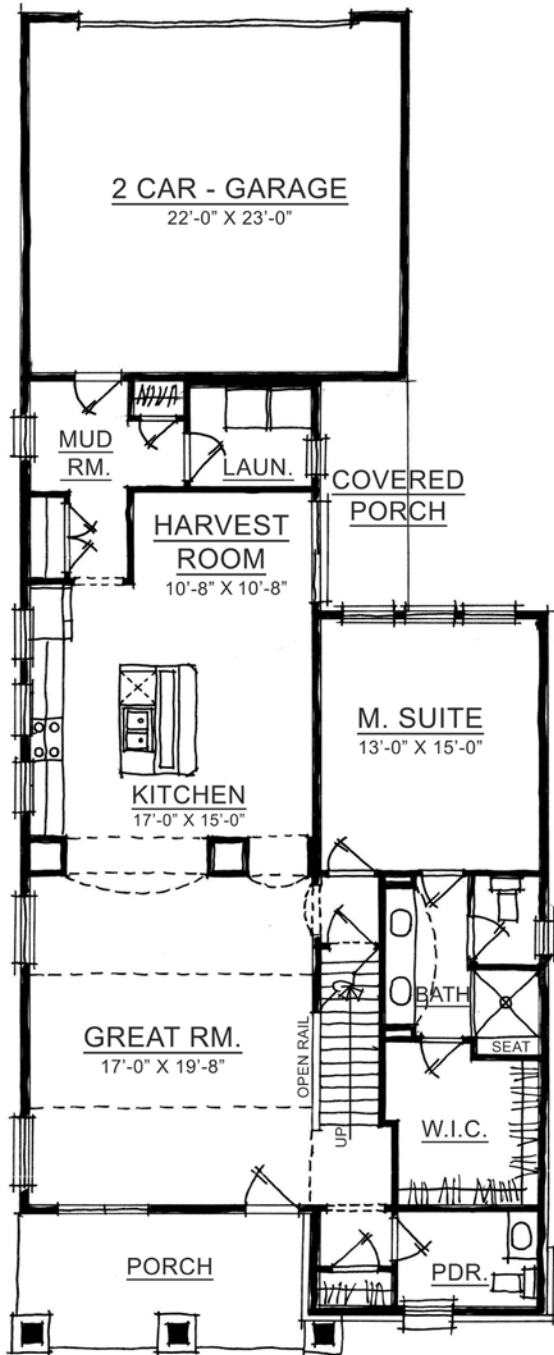

The Lakeland

COTTAGE COLLECTION

Harmony

A neighborhood for a new way of living

The Lakeland

COTTAGE COLLECTION

Main Level

Upper Level

Home Details

Plan: 1030B

Sq Ft: 2020

Bedrooms: 3 (4th bedroom option available)

Baths: 2 full and 1 half

Garage: 2

Lower Level: optional

Visit online at LiveinHarmony.info