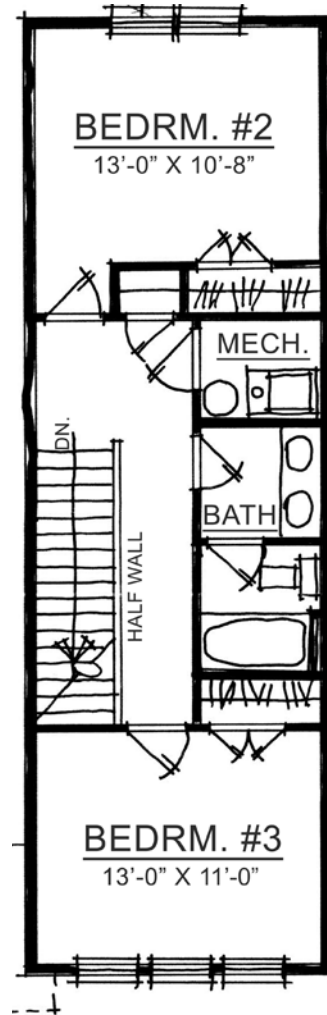

## Home Details

**Plan:** 1030B

**Sq Ft:** 2020

**Bedrooms:** 3 (4th bedroom option available)

**Baths:** 2 full and 1 half

**Garage:** 2

**Lower Level:** optional

Visit online at [LiveinHarmony.info](http://LiveinHarmony.info)