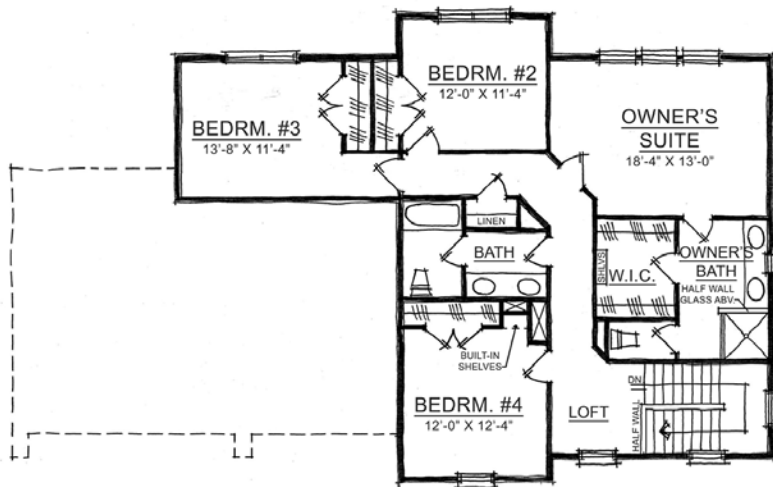

The Kelsey

HAMILTON COLLECTION

Harmony

A neighborhood for a new way of living

Home Details

Plan: 4560B

Sq Ft: 3405

Bedrooms: 4

Baths: 2 full and 1 half

Garage: 3

Lower Level: Finished

Main Level

Lower Level

Upper Level

Visit online at LiveinHarmony.info

The artistic renderings of the floorplan and front elevation may not reflect the exact features of the home being offered and are subject to change without notice. ©2016 Estridge Homes.