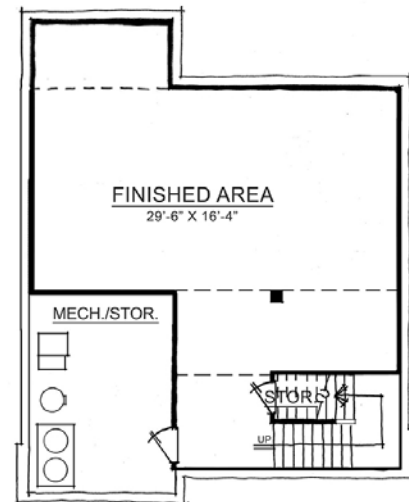

The Kelsey

HAMILTON COLLECTION

Harmony

A neighborhood for a new way of living

Home Details

Plan: 4560B

Sq Ft: 3405

Bedrooms: 4

Baths: 2 full and 1 half

Garage: 3

Lower Level: Finished

Main Level

Lower Level

Upper Level

Visit online at LiveinHarmony.info

The artistic renderings of the floorplan and front elevation may not reflect the exact features of the home being offered and are subject to change without notice. ©2016 Estridge Homes.