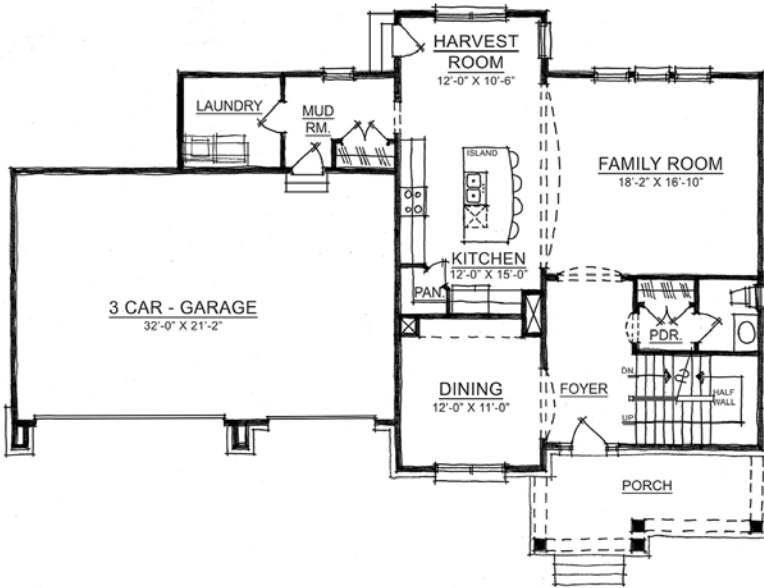

The Kelsey

HAMILTON COLLECTION

Harmony

A neighborhood for a new way of living

Home Details

Plan: 4560B

Sq Ft: 3405

Bedrooms: 4

Baths: 2 full and 1 half

Garage: 3

Lower Level: Finished

Main Level

Lower Level

Upper Level

Visit online at LiveinHarmony.info

The artistic renderings of the floorplan and front elevation may not reflect the exact features of the home being offered and are subject to change without notice. ©2016 Estridge Homes.