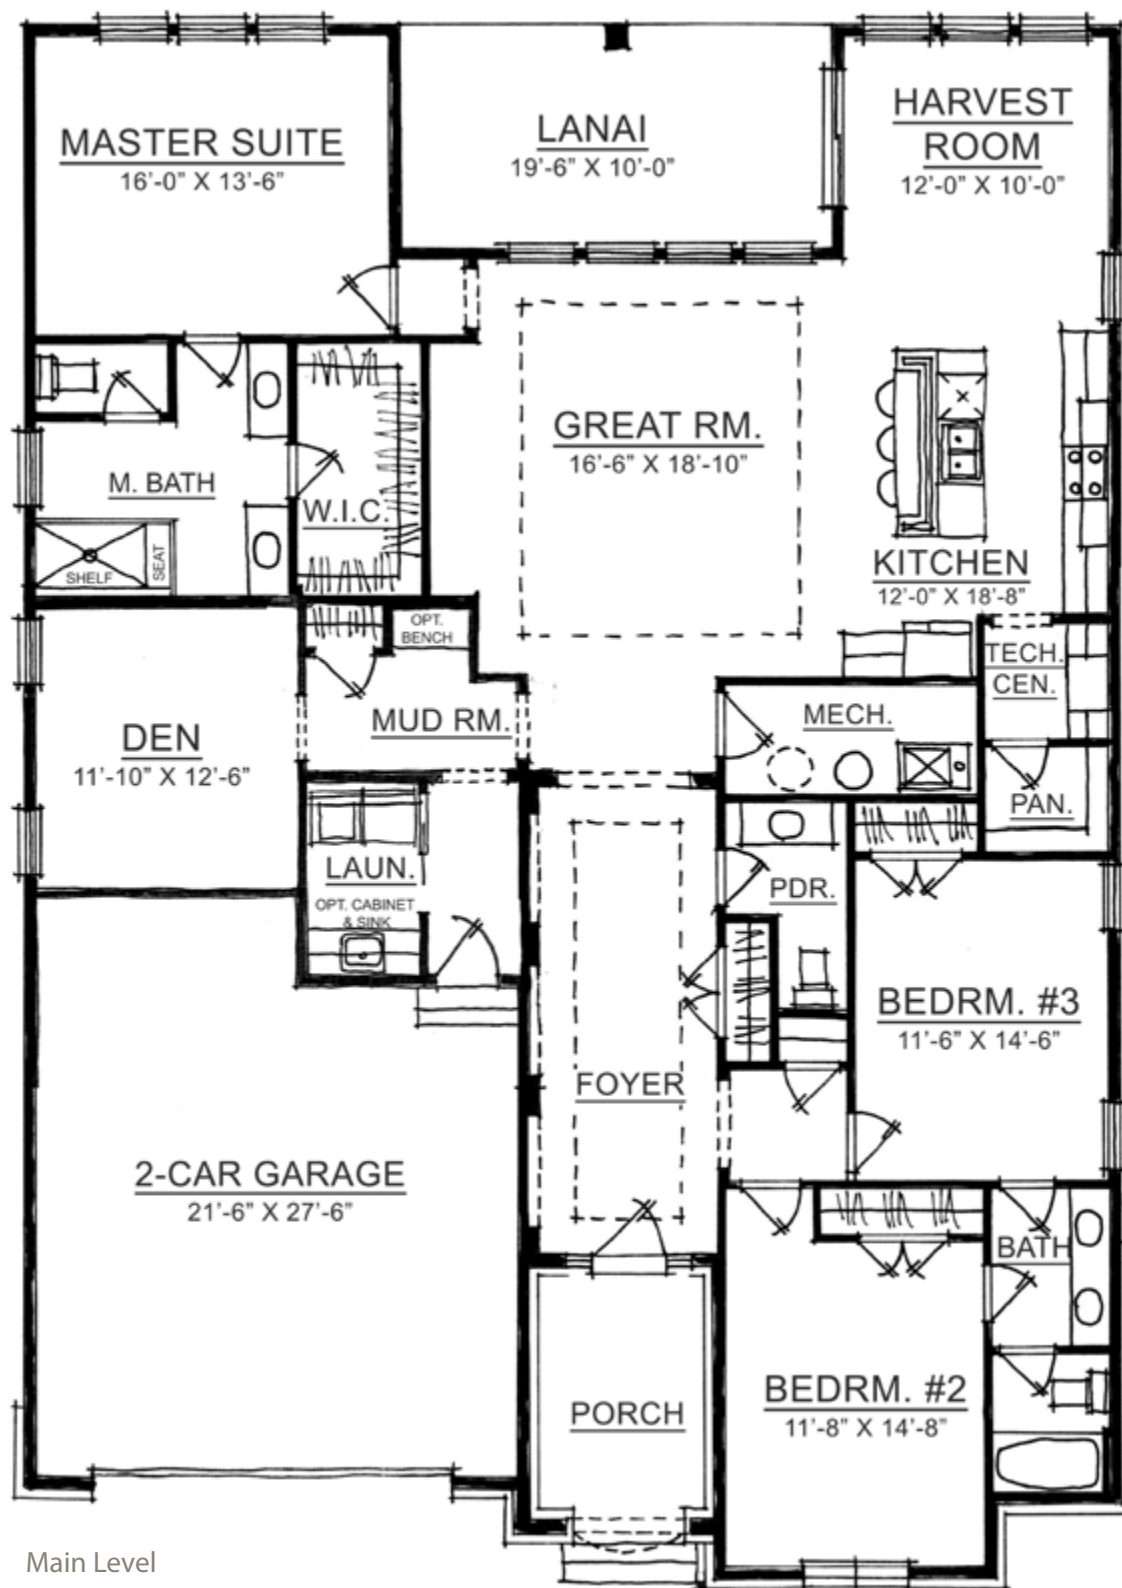

The Holbrook

IRVINGTON COLLECTION

Harmony

A neighborhood for a new way of living

The Holbrook

IRVINGTON COLLECTION

Home Details

Plan: 3010C

Sq Ft: 2,450

Bedrooms: 3

Baths: 2 full and 1 half

Garage: 2

Lower Level: optional

Visit online at LiveinHarmony.info

The artistic renderings of the floorplan and front elevation may not reflect the exact features of the home being offered and are subject to change without notice. ©2014 Estridge Homes.