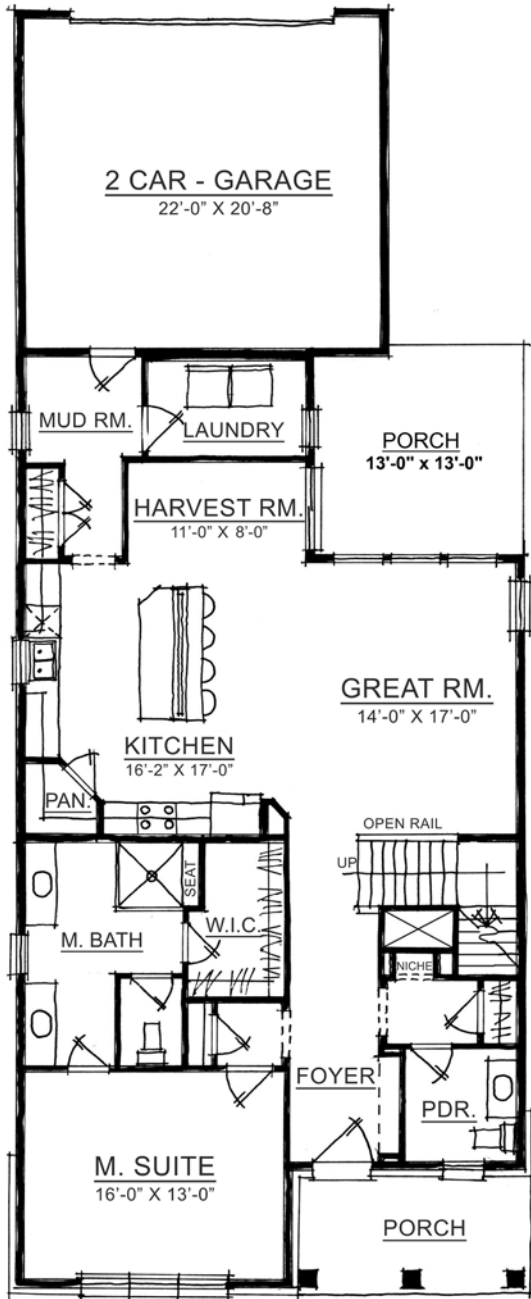

Plan: 1060B

Sq Ft: 2517

Bedrooms: 4

Baths: 2 full and 1 half

Garage: 2

Lower Level: optional

Main Level

Upper Level

Visit online at LiveinHarmony.info

The artistic renderings of the floorplan and front elevation may not reflect the exact features of the home being offered and are subject to change without notice. ©2014 Estridge Homes.