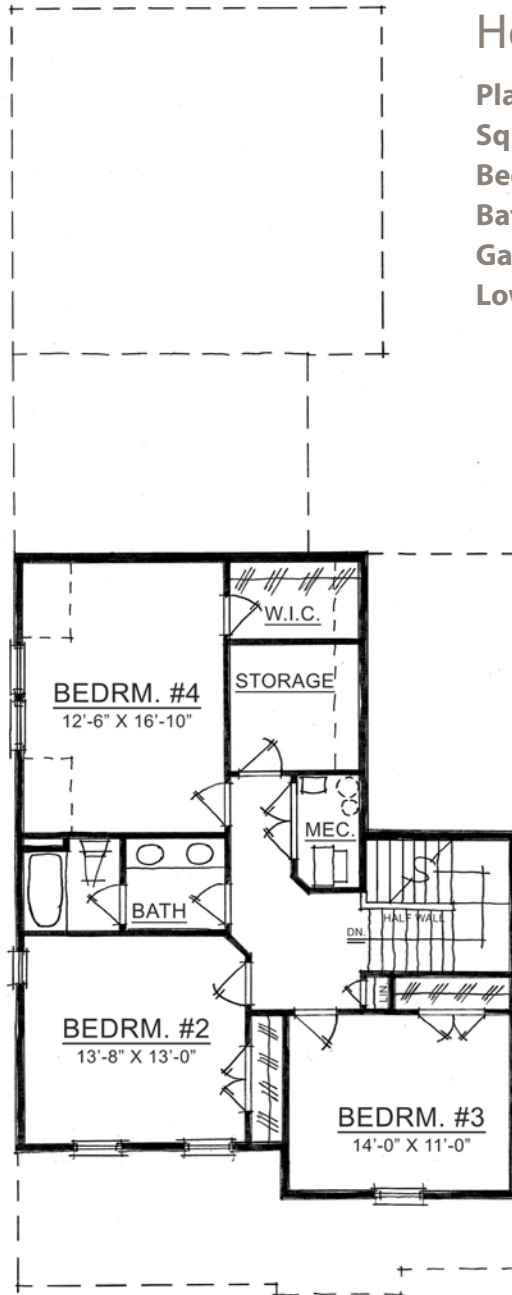

Plan: 1060B

Sq Ft: 2517

Bedrooms: 4

Baths: 2 full and 1 half

Garage: 2

Lower Level: optional

Main Level

Upper Level

Visit online at LiveinHarmony.info

The artistic renderings of the floorplan and front elevation may not reflect the exact features of the home being offered and are subject to change without notice. ©2014 Estridge Homes.