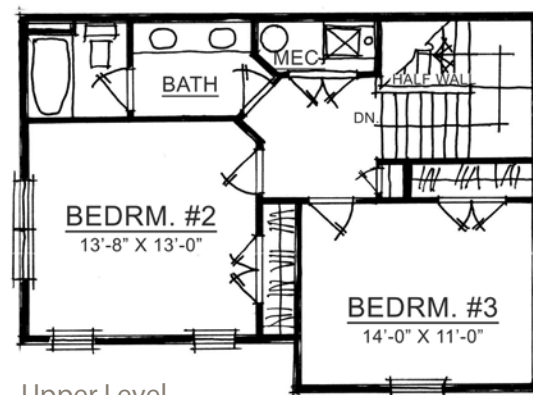

Home Details

Plan: 1060B

Sq Ft: 2,137

Bedrooms: 3

Baths: 2 full and 1 half

Garage: 2

Lower Level: optional

Upper Level

Visit online at Estridge.com

*Square footage does not include lower level. The artistic renderings of the floorplan and front elevation may not reflect the exact features of the home being offered and are subject to change without notice.