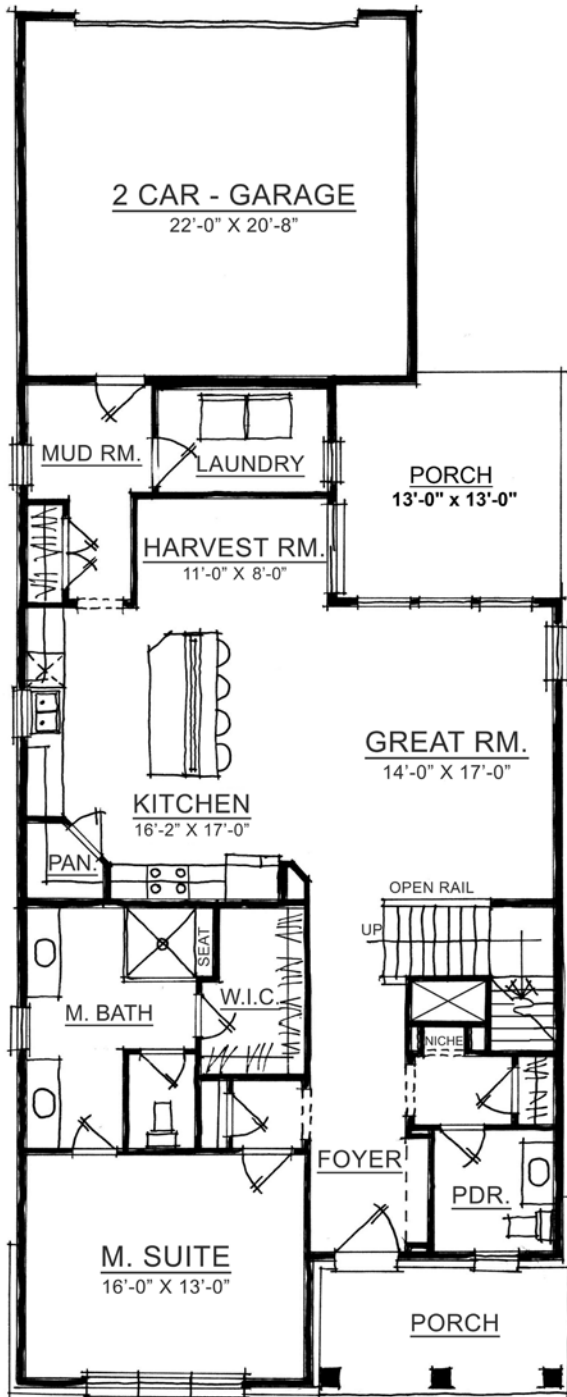

The Hillcrest

COTTAGE COLLECTION

Harmony

A neighborhood for a new way of living

The Hillcrest

COTTAGE COLLECTION

Harmony

Main Level

Home Details

Plan: 1060B

Sq Ft: 2,137

Bedrooms: 3

Baths: 2 full and 1 half

Garage: 2

Lower Level: optional

Upper Level

Visit online at Estridge.com

*Square footage does not include lower level. The artistic renderings of the floorplan and front elevation may not reflect the exact features of the home being offered and are subject to change without notice.