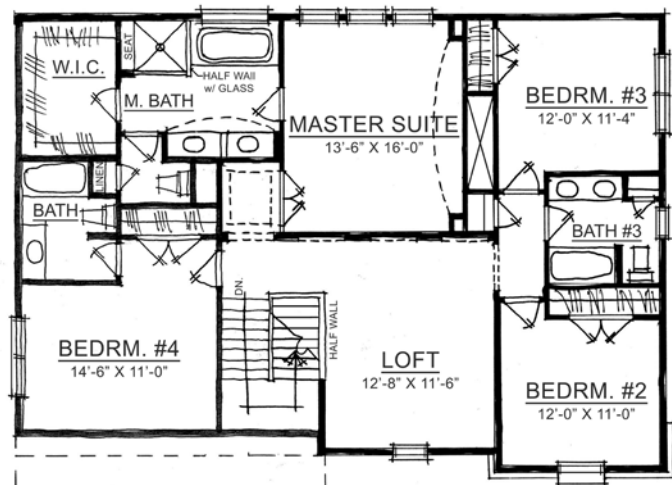

The Harrison

KESSLER COLLECTION

Harmony

A neighborhood for a new way of living

Main Level

Home Details

Plan: 4020C

Sq Ft: 3785

Bedrooms: 4

Baths: 3 full and 1 half

Garage: 3

Lower Level: Finished

Upper Level

Visit online at LiveinHarmony.info

The artistic renderings of the floorplan and front elevation may not reflect the exact features of the home being offered and are subject to change without notice. ©2014 Estridge Homes.