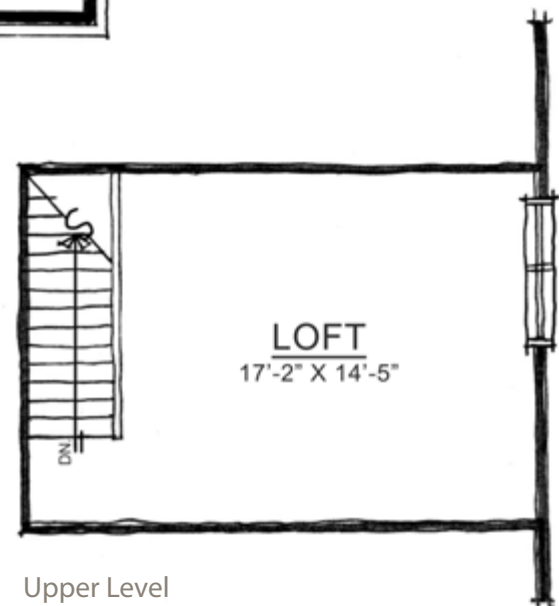

# The Graham

IRVINGTON COLLECTION

Main Level

## Home Details

- Plan:** 3000A
- Sq Ft:** 2,418
- Bedrooms:** 3
- Baths:** 2 full and 1 half
- Garage:** 2
- Lower Level:** optional

Upper Level

Visit online at [LiveinHarmony.info](http://LiveinHarmony.info)  
 The artistic renderings of the floorplan and front elevation may not reflect the exact features of the home being offered and are subject to change without notice. ©2014 Estridge Homes.