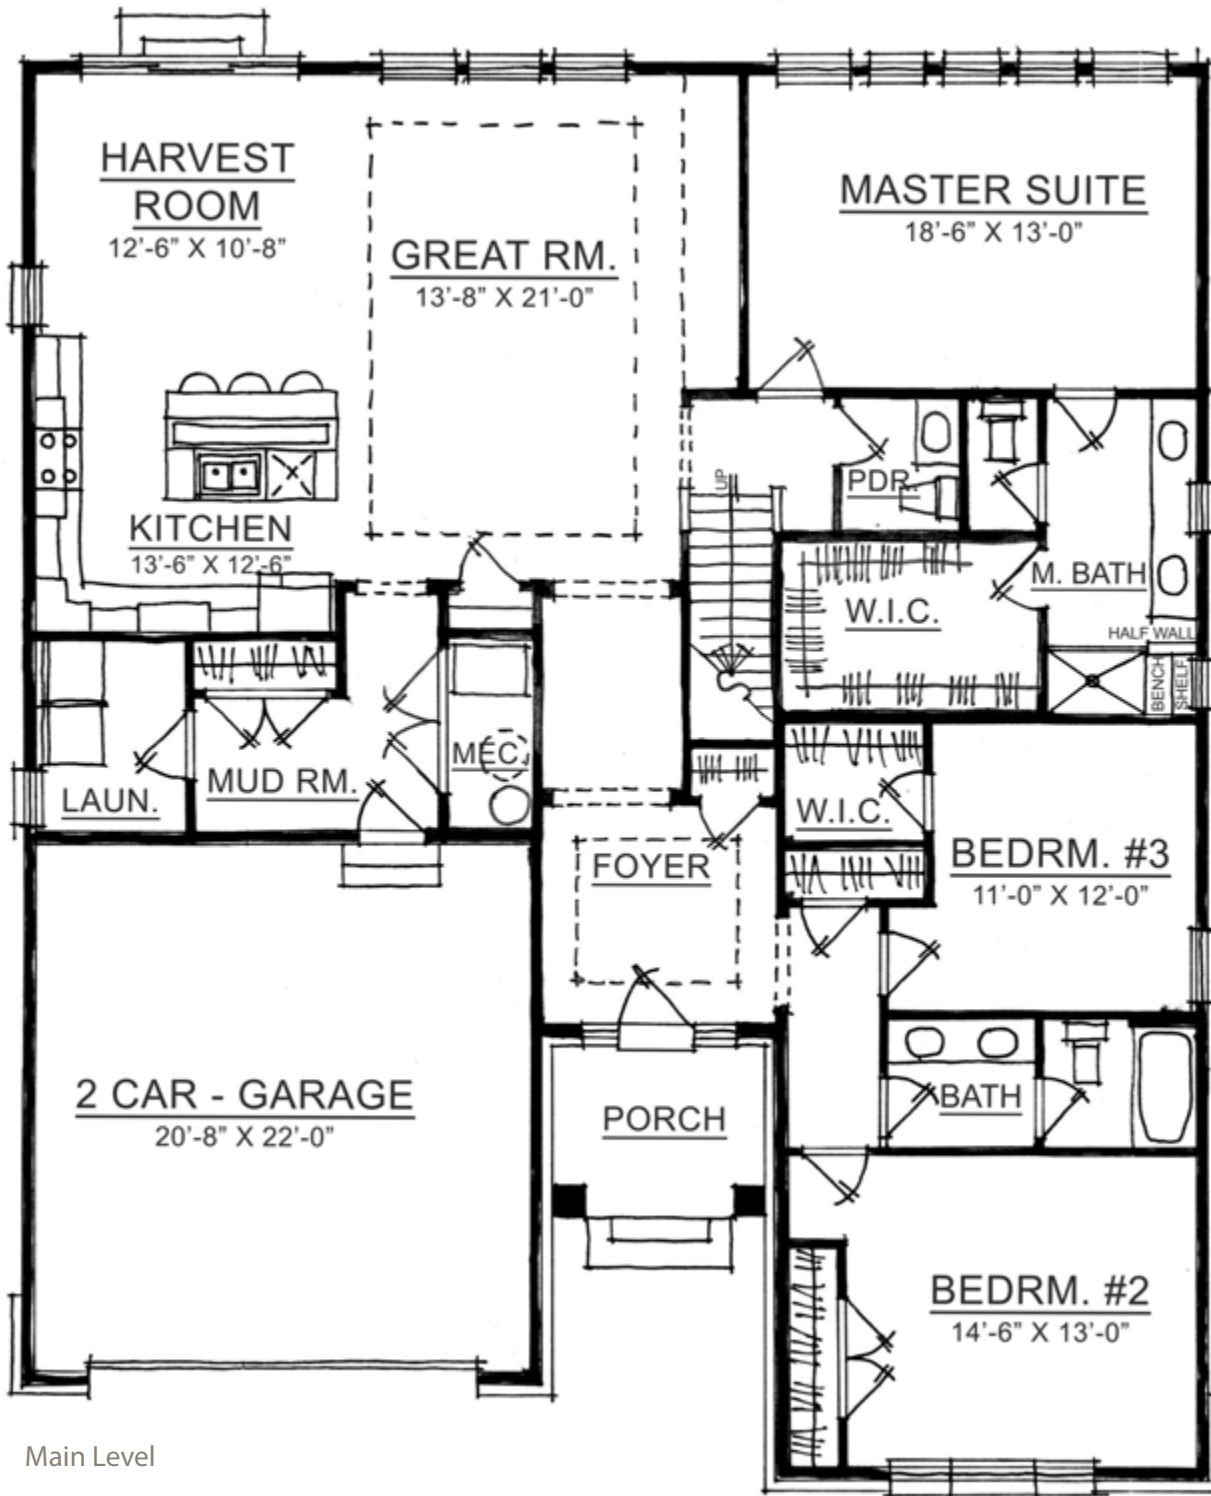

# The Graham

IRVINGTON COLLECTION

Harmony

A neighborhood for a new way of living

# The Graham

IRVINGTON COLLECTION

Main Level

## Home Details

- Plan:** 3000A
- Sq Ft:** 2,418
- Bedrooms:** 3
- Baths:** 2 full and 1 half
- Garage:** 2
- Lower Level:** optional

Upper Level

Visit online at [LiveinHarmony.info](http://LiveinHarmony.info)  
 The artistic renderings of the floorplan and front elevation may not reflect the exact features of the home being offered and are subject to change without notice. ©2014 Estridge Homes.