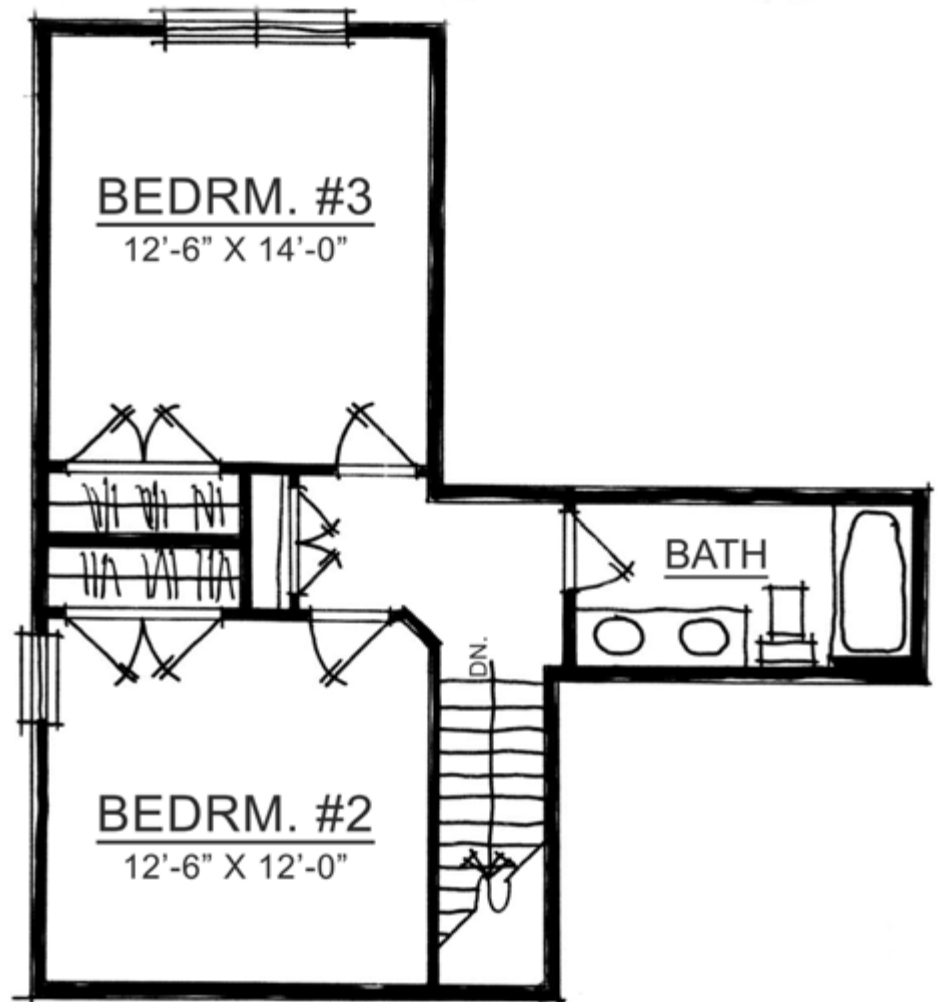

Plan: 3060A

Sq Ft: 2,426

Bedrooms: 3 (4-bedroom option available)

Baths: 2 full and 1 half

Garage: 2

Lower Level: optional

Upper Level

Visit online at LiveinHarmony.info