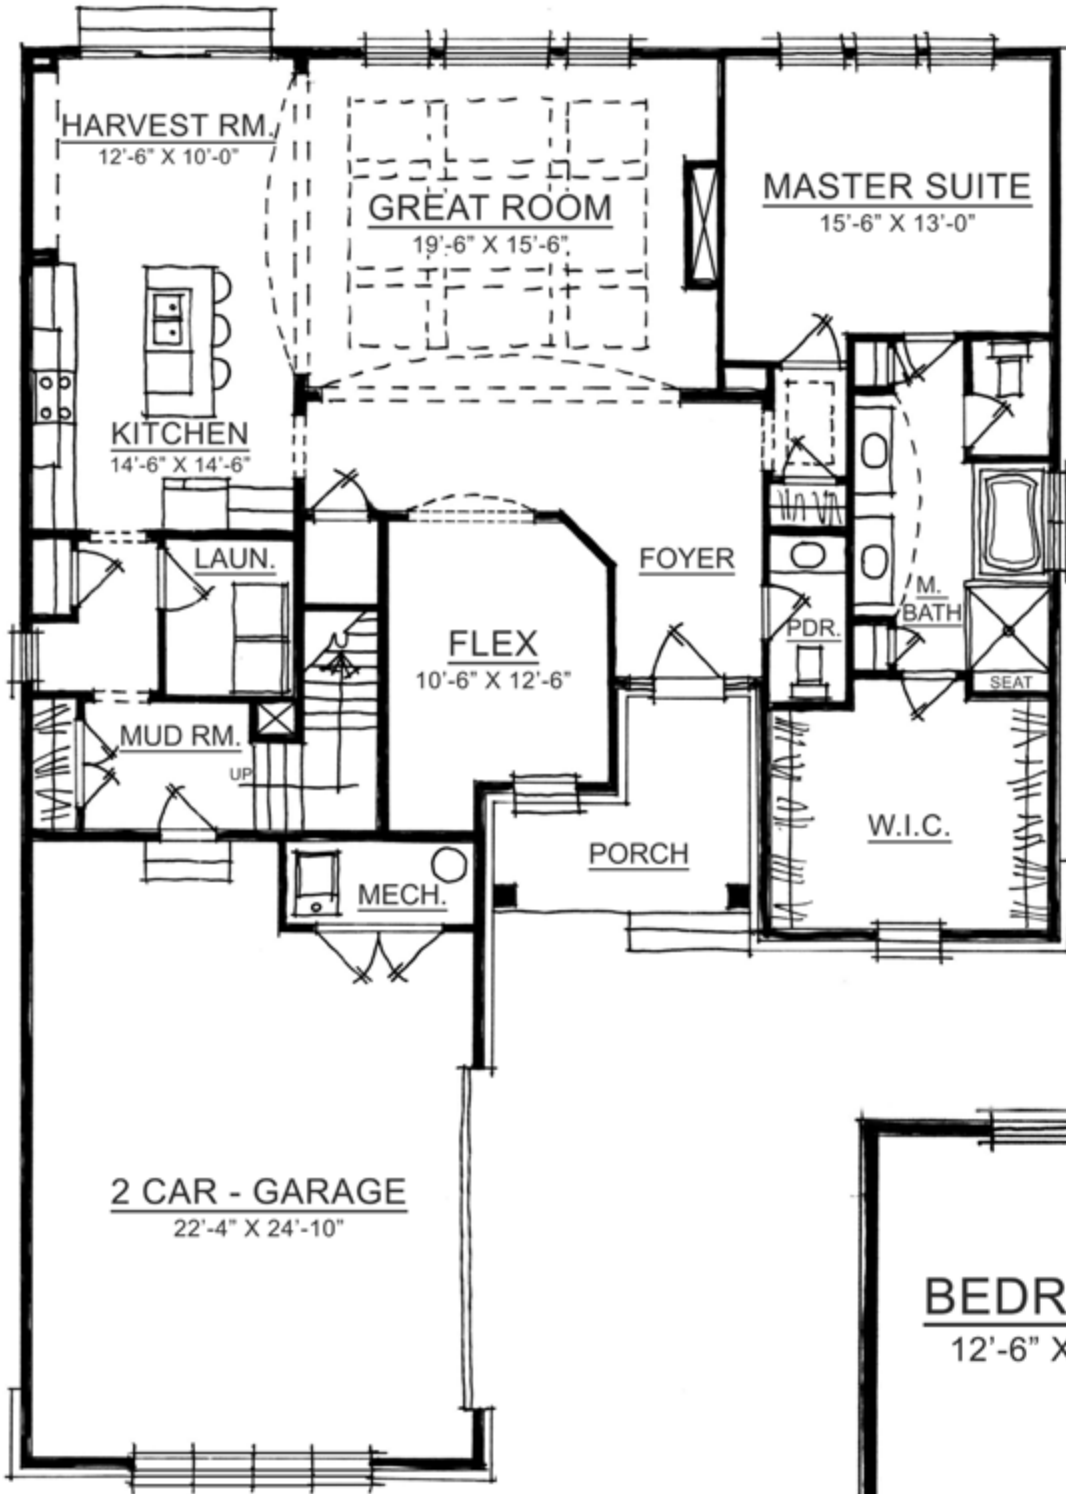

The Fulton

IRVINGTON COLLECTION

Harmony

A neighborhood for a new way of living

The Fulton

IRVINGTON COLLECTION

Main Level

Home Details

Plan: 3060A

Sq Ft: 2,426

Bedrooms: 3 (4-bedroom option available)

Baths: 2 full and 1 half

Garage: 2

Lower Level: optional

Upper Level

Visit online at LiveinHarmony.info