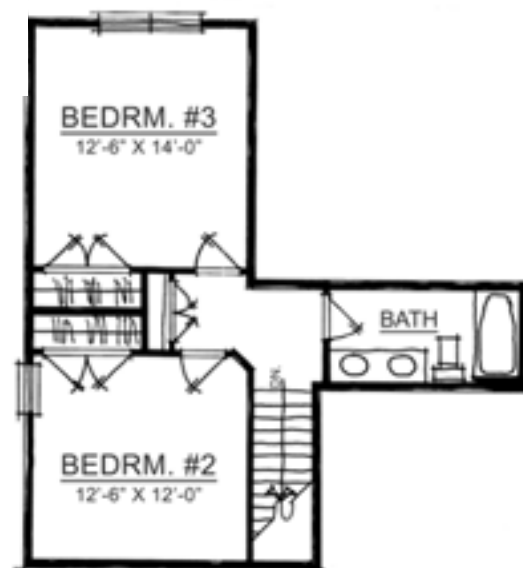

The Fulton

IRVINGTON COLLECTION

Harmony

A neighborhood for a new way of living

Main Level

Home Details

Plan: 3060A

Sq Ft: 2,385

Bedrooms: 3 (4-bedroom option available)

Baths: 2 full and 1 half

Garage: 2

Lower Level: optional

Upper Level

Visit online at LiveinHarmony.info

The artistic renderings of the floorplan and front elevation may not reflect the exact features of the home being offered and are subject to change without notice. ©2018 Estridge Homes.