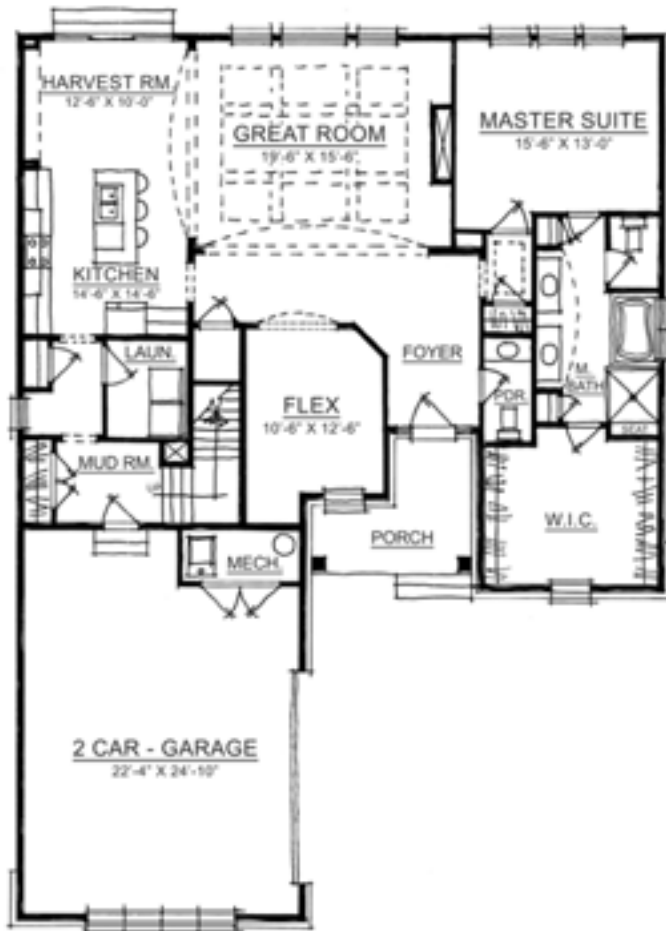

The Fulton

IRVINGTON COLLECTION

Harmony

A neighborhood for a new way of living

Main Level

Home Details

Plan: 3060A

Sq Ft: 2,385

Bedrooms: 3 (4-bedroom option available)

Baths: 2 full and 1 half

Garage: 2

Lower Level: optional

Upper Level

Visit online at LiveinHarmony.info

The artistic renderings of the floorplan and front elevation may not reflect the exact features of the home being offered and are subject to change without notice. ©2018 Estridge Homes.