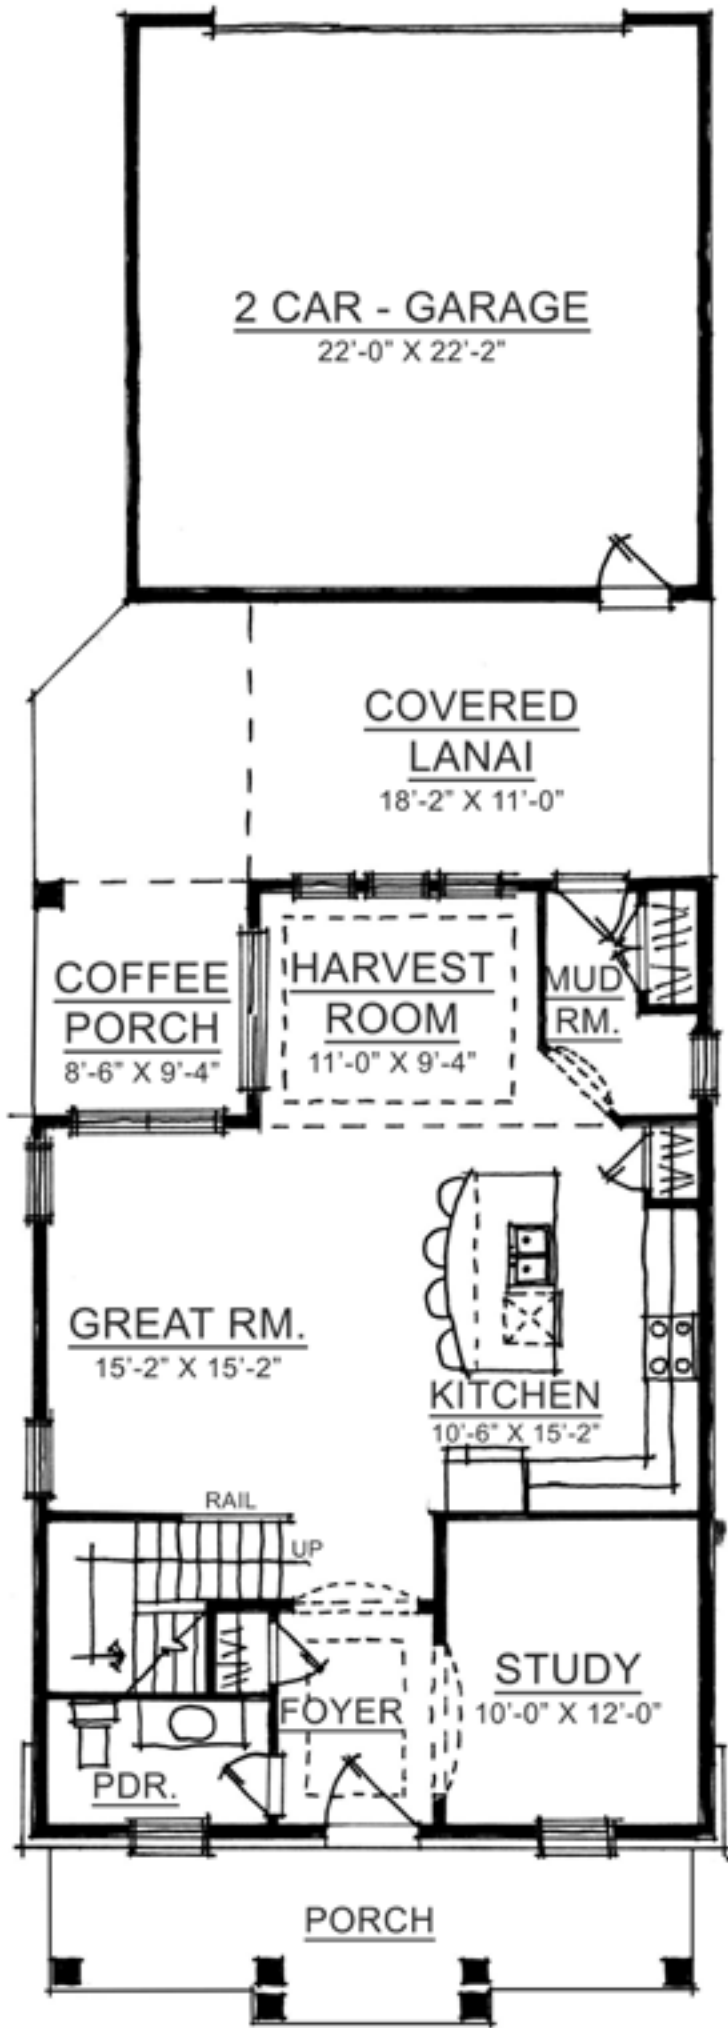

The Fletcher

COTTAGE COLLECTION

Harmony

A neighborhood for a new way of living

The Fletcher

COTTAGE COLLECTION

Main Level

Upper Level

Home Details

Plan: 1000B

Sq Ft: 1,869

Bedrooms: 3

Baths: 2 full and 1 half

Garage: 2

Lower Level: n/a

For information call (317) 669-6200 • Visit online at LiveinHarmony.info