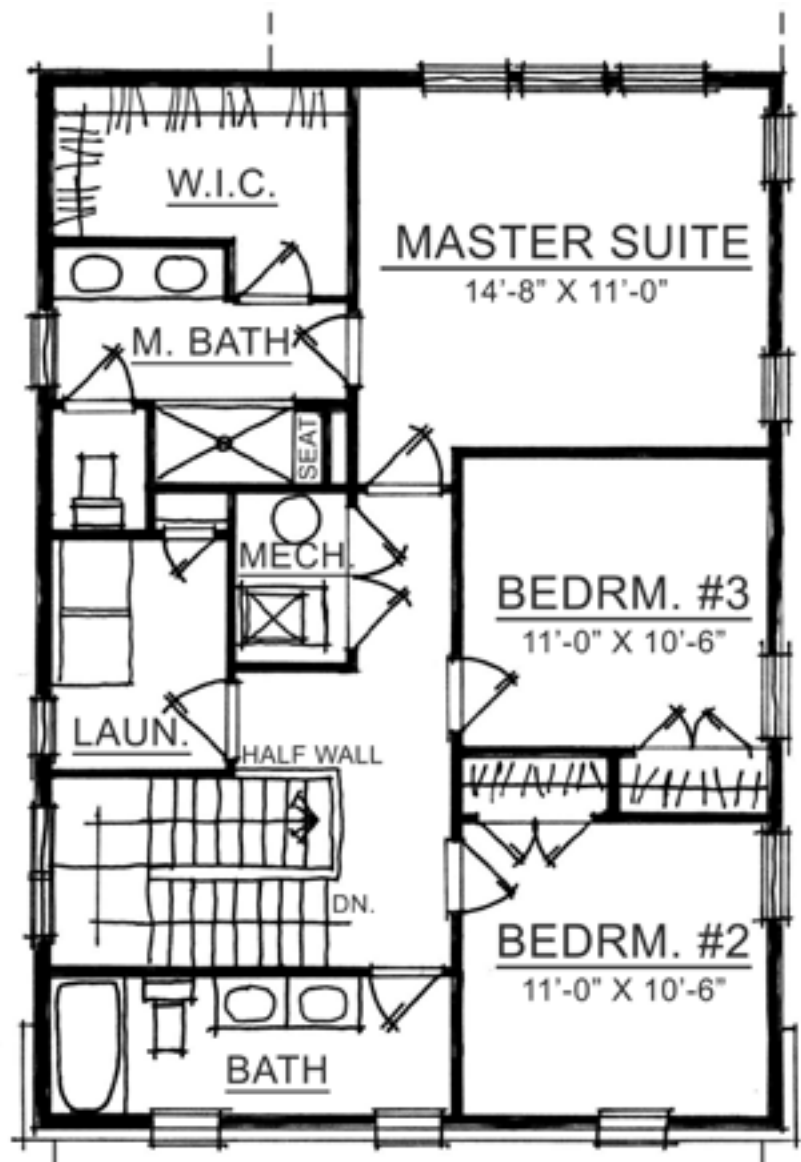

The Fletcher

COTTAGE COLLECTION

Harmony

A neighborhood for a new way of living

The Fletcher

COTTAGE COLLECTION

Main Level

Upper Level

Home Details

Plan: 1000B

Sq Ft: 1,869

Bedrooms: 3

Baths: 2 full and 1 half

Garage: 2

Lower Level: n/a

For information call (317) 669-6200 • Visit online at LiveinHarmony.info