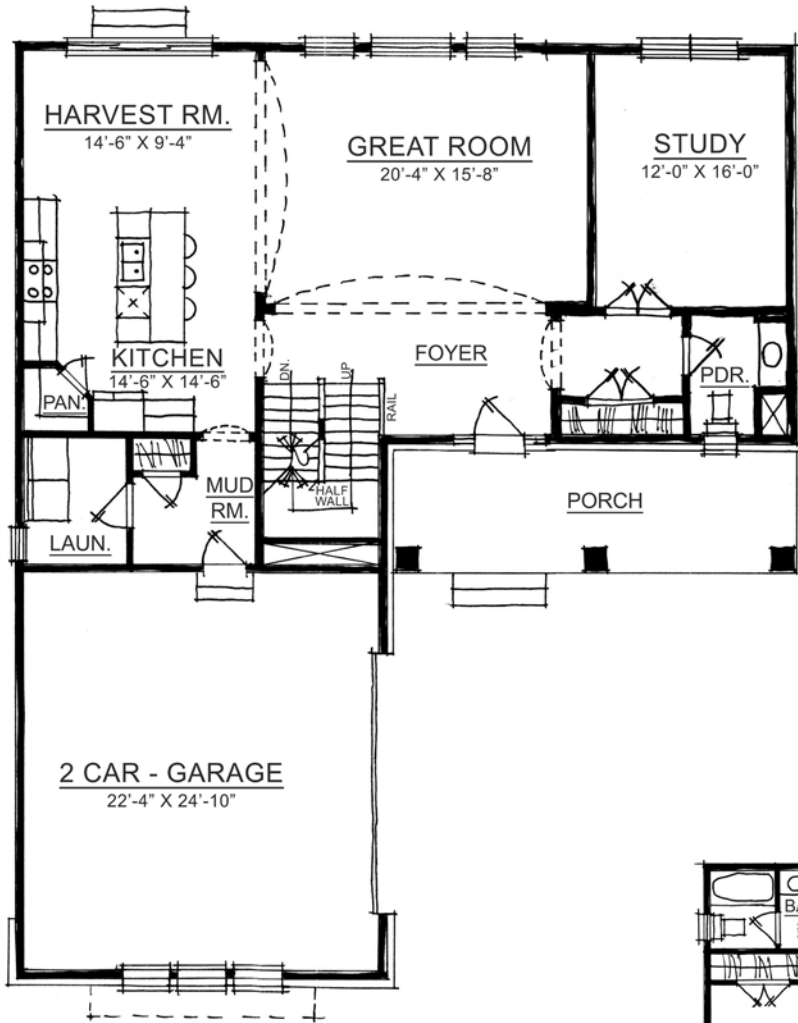

The Ellerby

KESSLER COLLECTION

Harmony

A neighborhood for a new way of living

Main Level

Home Details

Plan: 4010E

Sq Ft: 3337

Bedrooms: 3 (4th bedroom option available)

Baths: 2 full and 1 half

Garage: 2

Lower Level: Finished

Upper Level

Visit online at LiveinHarmony.info

The artistic renderings of the floorplan and front elevation may not reflect the exact features of the home being offered and are subject to change without notice. ©2014 Estridge Homes.