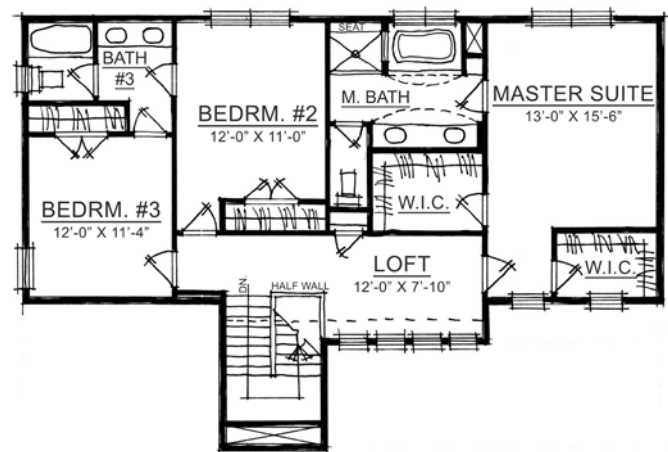

The Ellerby

KESSLER COLLECTION

Harmony

A neighborhood for a new way of living

Main Level

Home Details

Plan: 4010E

Sq Ft: 3337

Bedrooms: 3 (4th bedroom option available)

Baths: 2 full and 1 half

Garage: 2

Lower Level: Finished

Upper Level

Visit online at LiveinHarmony.info

The artistic renderings of the floorplan and front elevation may not reflect the exact features of the home being offered and are subject to change without notice. ©2014 Estridge Homes.