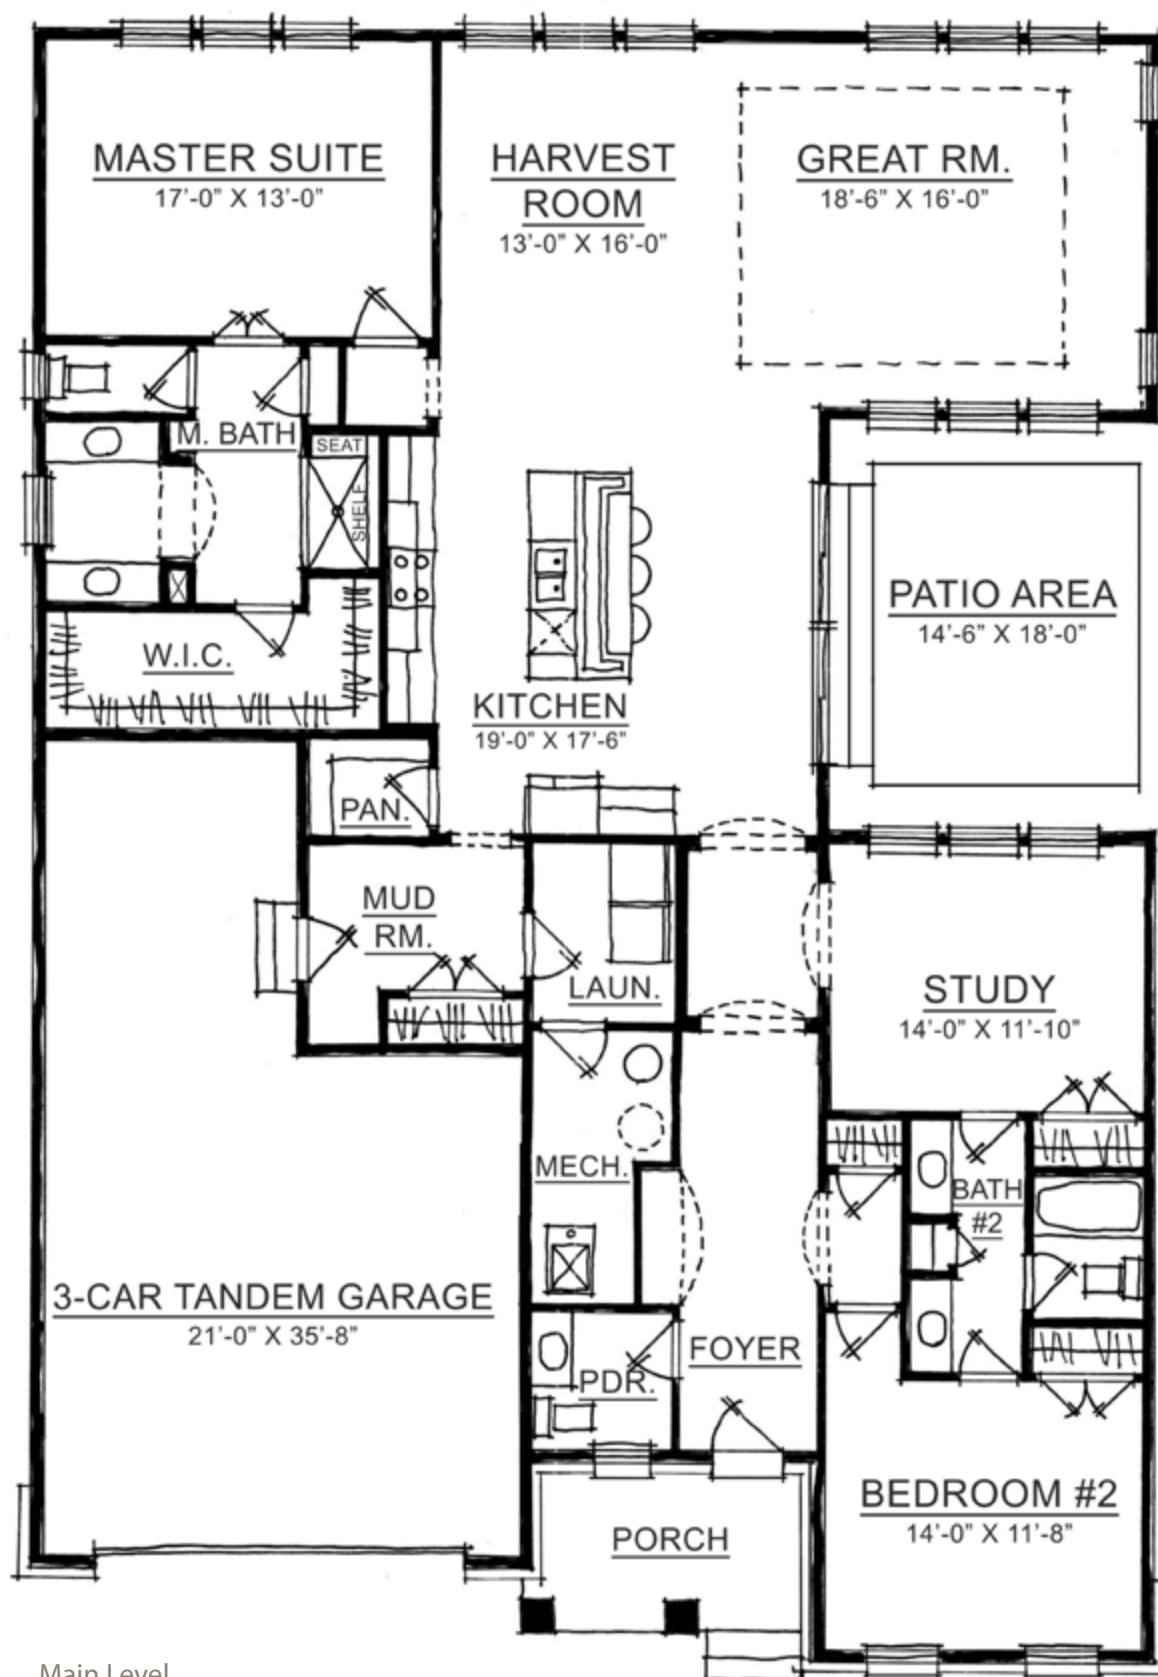

The Edwards

IRVINGTON COLLECTION

Harmony

A neighborhood for a new way of living

The Edwards

IRVINGTON COLLECTION

Home Details

Plan: 3020E

Sq Ft: 2,412

Bedrooms: 3

Baths: 2 full and 1 half

Garage: 3

Lower Level: optional

Visit online at LiveinHarmony.info

The artistic renderings of the floorplan and front elevation may not reflect the exact features of the home being offered and are subject to change without notice. ©2014 Estridge Homes.