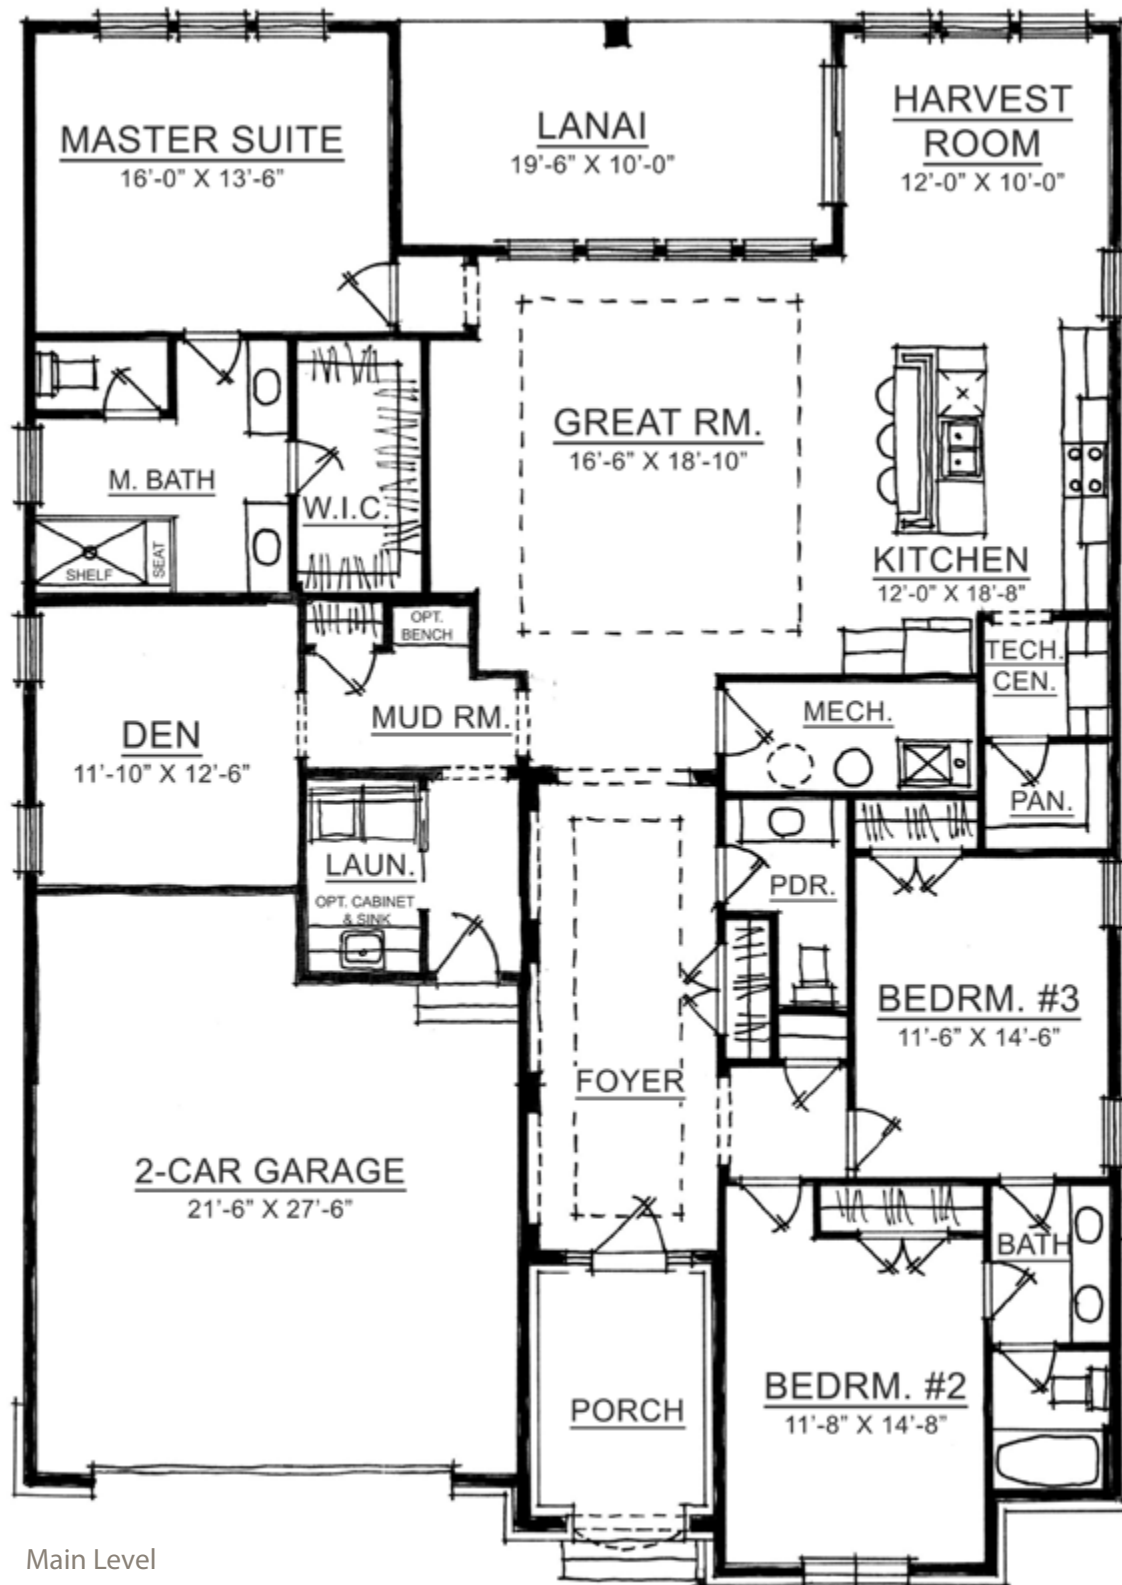

# The Eddington

IRVINGTON COLLECTION

Harmony

A neighborhood for a new way of living

# The Eddington

IRVINGTON COLLECTION

Main Level

## Home Details

**Plan:** 3010B

**Sq Ft:** 2,450

**Bedrooms:** 3

**Baths:** 2 full and 1 half

**Garage:** 2

**Lower Level:** optional

Visit online at [LiveinHarmony.info](http://LiveinHarmony.info)