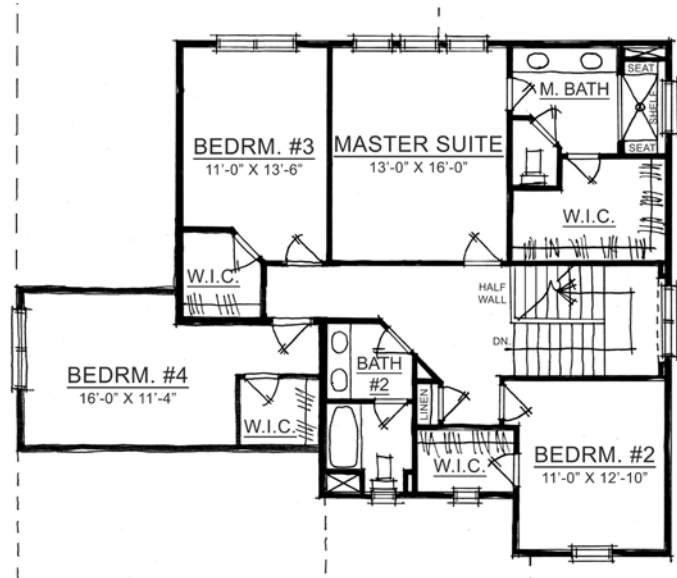

The Derstan

KESSLER COLLECTION

Harmony

A neighborhood for a new way of living

Main Level

Home Details

Plan: 4000B

Sq Ft: 3523

Bedrooms: 4

Baths: 2 full and 1 half

Garage: 2

Lower Level: Finished

Upper Level

Visit online at LiveinHarmony.info

The artistic renderings of the floorplan and front elevation may not reflect the exact features of the home being offered and are subject to change without notice. ©2014 Estridge Homes.