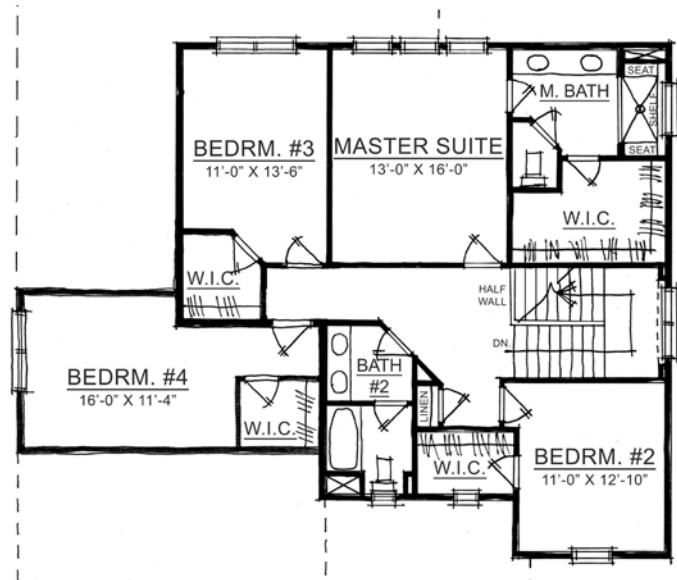

The Derstan

KESSLER COLLECTION

Harmony

A neighborhood for a new way of living

Main Level

Home Details

Plan: 4000B

Sq Ft: 3523

Bedrooms: 4

Baths: 2 full and 1 half

Garage: 2

Lower Level: Finished

Upper Level

Visit online at LiveinHarmony.info

The artistic renderings of the floorplan and front elevation may not reflect the exact features of the home being offered and are subject to change without notice. ©2014 Estridge Homes.