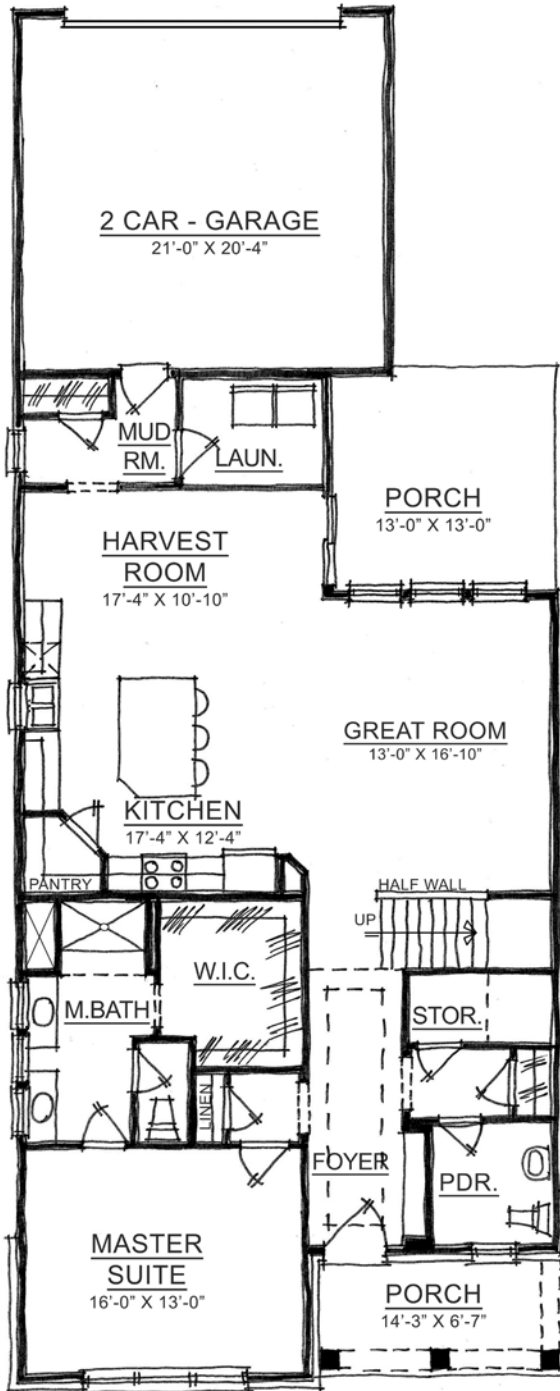

The Dearborn

COTTAGE COLLECTION

Harmony

A neighborhood for a new way of living

Main Level

Home Details

Plan: 1061A

Sq Ft: 2,517

Bedrooms: 4

Baths: 2 full and 1 half

Garage: 2

Lower Level: optional

Upper Level

Visit online at Estridge.com

*Square footage does not include lower level. The artistic renderings of the floorplan and front elevation may not reflect the exact features of the home being offered and are subject to change without notice.