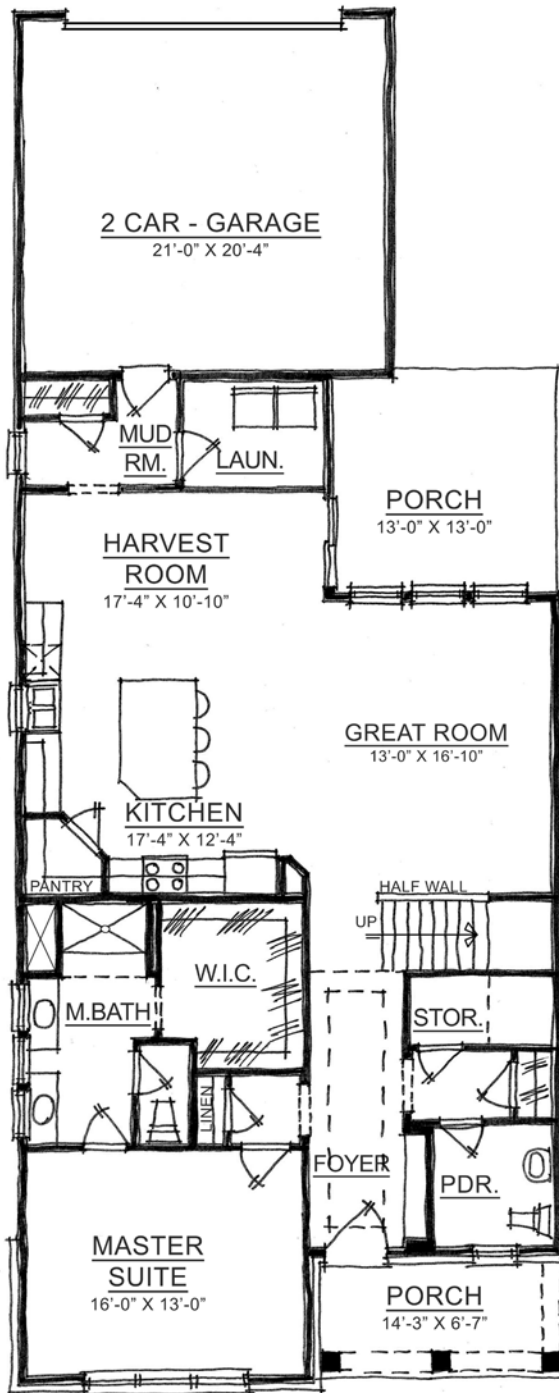

The Dearborn

COTTAGE COLLECTION

Harmony

A neighborhood for a new way of living

The Dearborn

COTTAGE COLLECTION

Harmony

Main Level

Home Details

Plan: 1061A

Sq Ft: 2,137

Bedrooms: 3

Baths: 2 full and 1 half

Garage: 2

Lower Level: optional

Upper Level

Visit online at Estridge.com

*Square footage does not include lower level. The artistic renderings of the floorplan and front elevation may not reflect the exact features of the home being offered and are subject to change without notice.