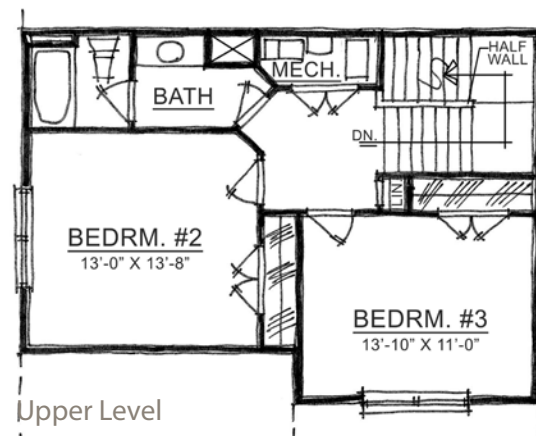

Home Details

Plan: 1061A

Sq Ft: 2,137

Bedrooms: 3

Baths: 2 full and 1 half

Garage: 2

Lower Level: optional

Upper Level

Visit online at Estridge.com

*Square footage does not include lower level. The artistic renderings of the floorplan and front elevation may not reflect the exact features of the home being offered and are subject to change without notice.