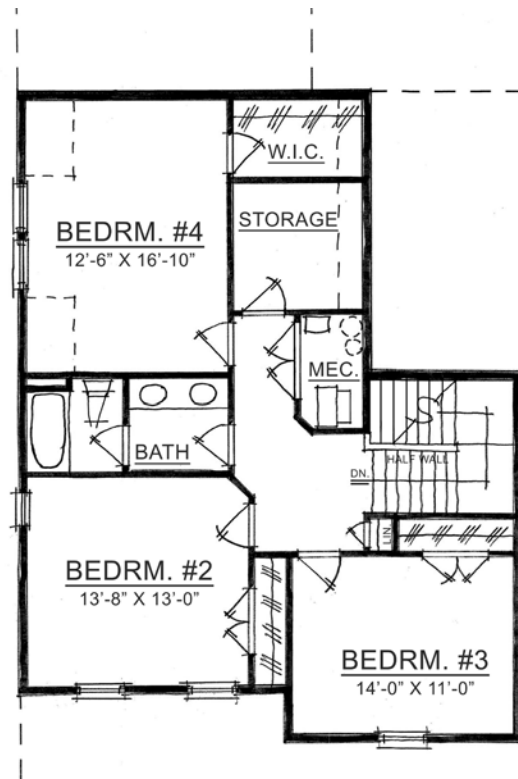

The Dearborn

COTTAGE COLLECTION

Harmony

A neighborhood for a new way of living

Main Level

Home Details

Plan: 1061A

Sq Ft: 2,517

Bedrooms: 4

Baths: 2 full and 1 half

Garage: 2

Lower Level: optional

Upper Level

Visit online at Estridge.com

*Square footage does not include lower level. The artistic renderings of the floorplan and front elevation may not reflect the exact features of the home being offered and are subject to change without notice.