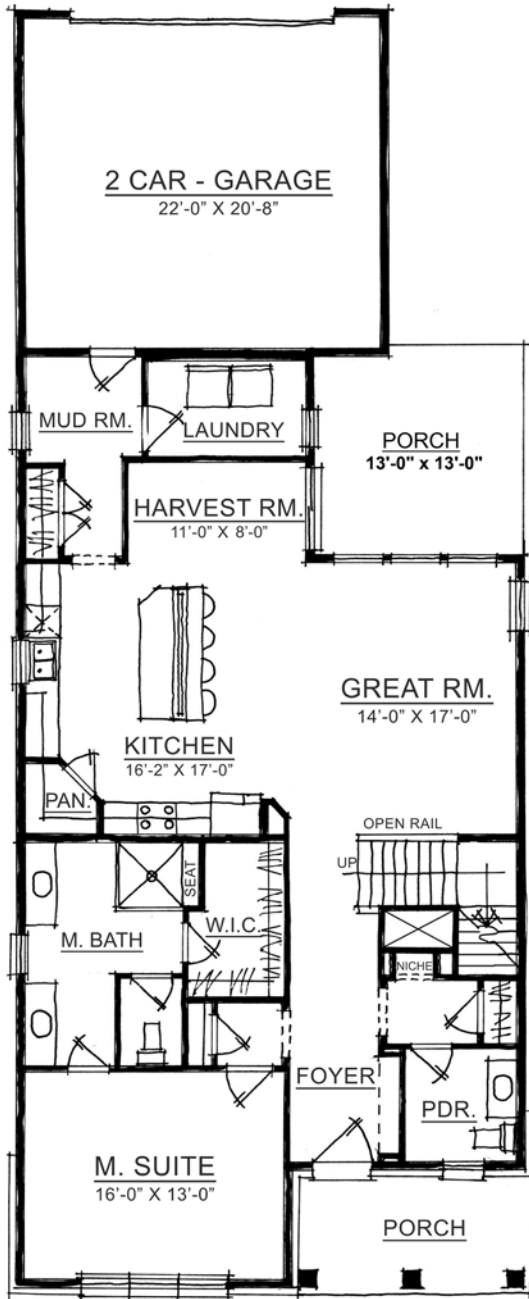

Plan: 1060A

Sq Ft: 2517

Bedrooms: 4

Baths: 2 full and 1 half

Garage: 2

Lower Level: optional

Main Level

Upper Level

Visit online at LiveinHarmony.info

The artistic renderings of the floorplan and front elevation may not reflect the exact features of the home being offered and are subject to change without notice. ©2014 Estridge Homes.