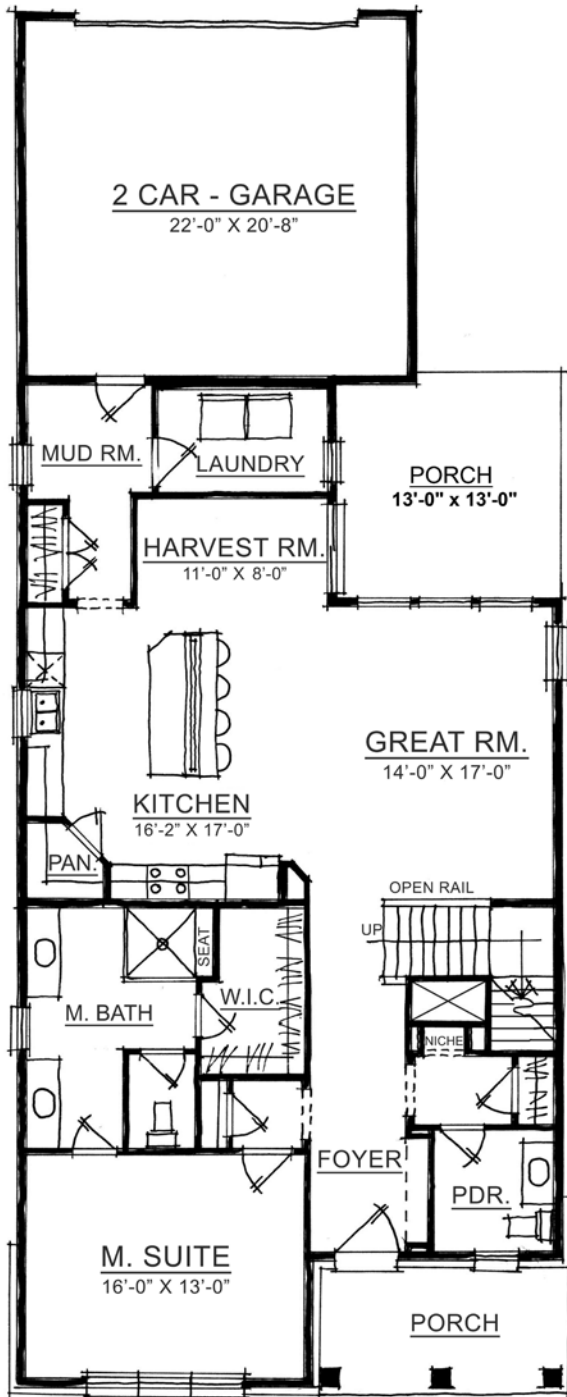

The Dearborn

COTTAGE COLLECTION

Harmony

A neighborhood for a new way of living

The Dearborn

COTTAGE COLLECTION

Harmony

Main Level

Home Details

Plan: 1060A

Sq Ft: 2,137

Bedrooms: 3

Baths: 2 full and 1 half

Garage: 2

Lower Level: optional

Upper Level

Visit online at Estridge.com

*Square footage does not include lower level. The artistic renderings of the floorplan and front elevation may not reflect the exact features of the home being offered and are subject to change without notice.