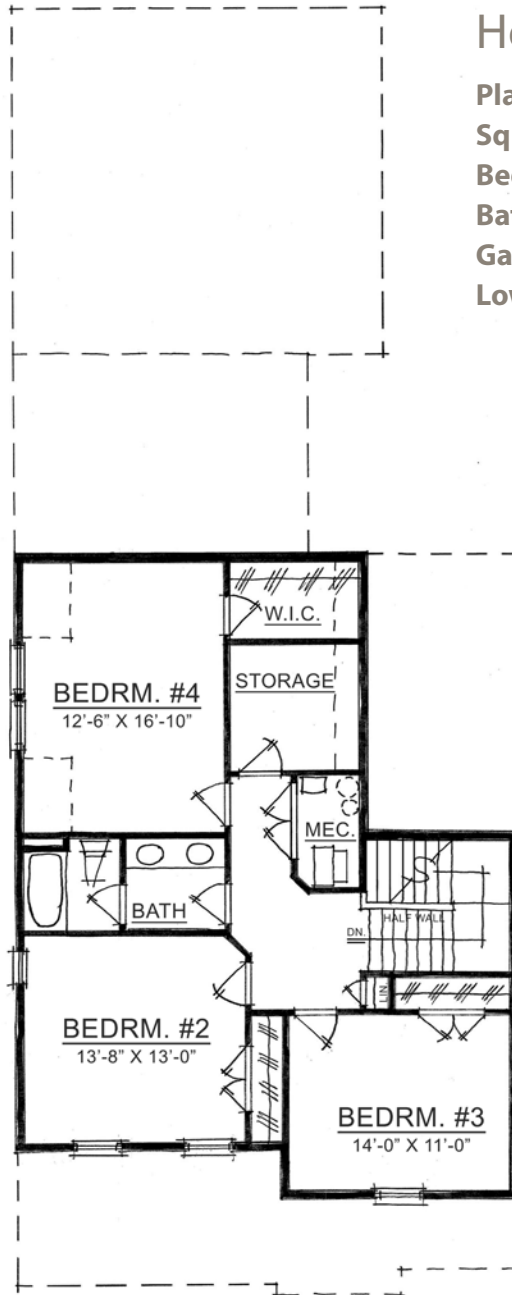

Plan: 1060A

Sq Ft: 2517

Bedrooms: 4

Baths: 2 full and 1 half

Garage: 2

Lower Level: optional

Main Level

Upper Level

Visit online at LiveinHarmony.info

The artistic renderings of the floorplan and front elevation may not reflect the exact features of the home being offered and are subject to change without notice. ©2014 Estridge Homes.