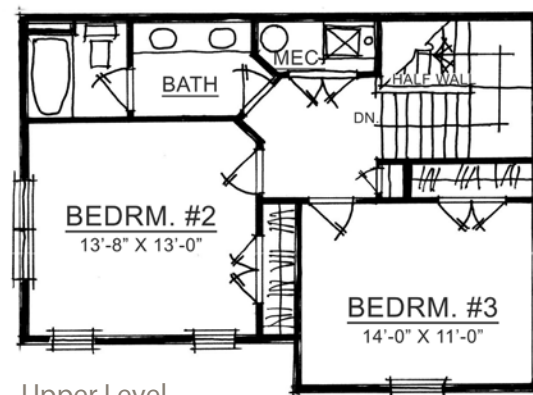

Home Details

Plan: 1060A

Sq Ft: 2,137

Bedrooms: 3

Baths: 2 full and 1 half

Garage: 2

Lower Level: optional

Upper Level

Visit online at Estridge.com

*Square footage does not include lower level. The artistic renderings of the floorplan and front elevation may not reflect the exact features of the home being offered and are subject to change without notice.