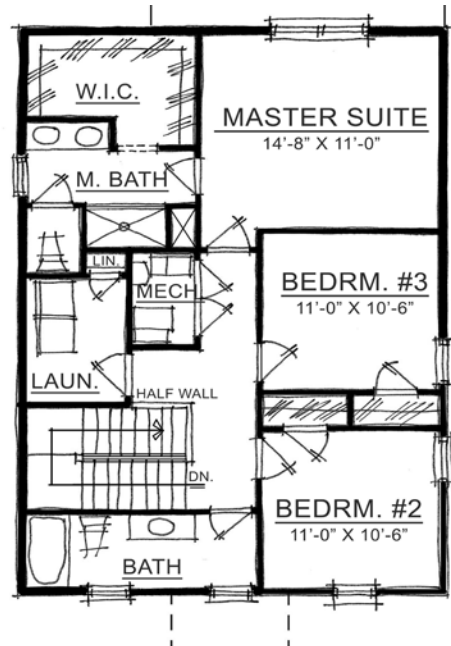

The Dartmouth

COTTAGE COLLECTION

Harmony

A neighborhood for a new way of living

The Dartmouth

COTTAGE COLLECTION

Harmony

Main Level

Upper Level

Home Details

Plan: 1001C

Sq Ft: 1869

Bedrooms: 3

Baths: 2 full and 1 half

Garage: 2

Lower Level: optional