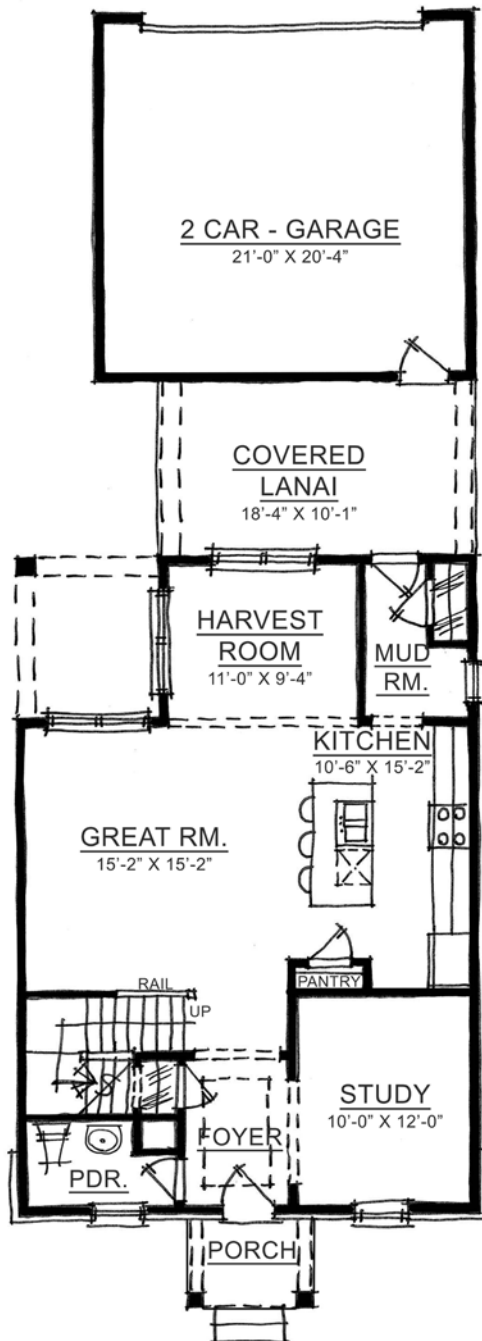

Upper Level

Home Details

Plan: 1001C

Sq Ft: 1869

Bedrooms: 3

Baths: 2 full and 1 half

Garage: 2

Lower Level: optional

Visit online at Estridge.com

*Square footage does not include lower level. The artistic renderings of the floorplan and front elevation may not reflect the exact features of the home being offered and are subject to change without notice.