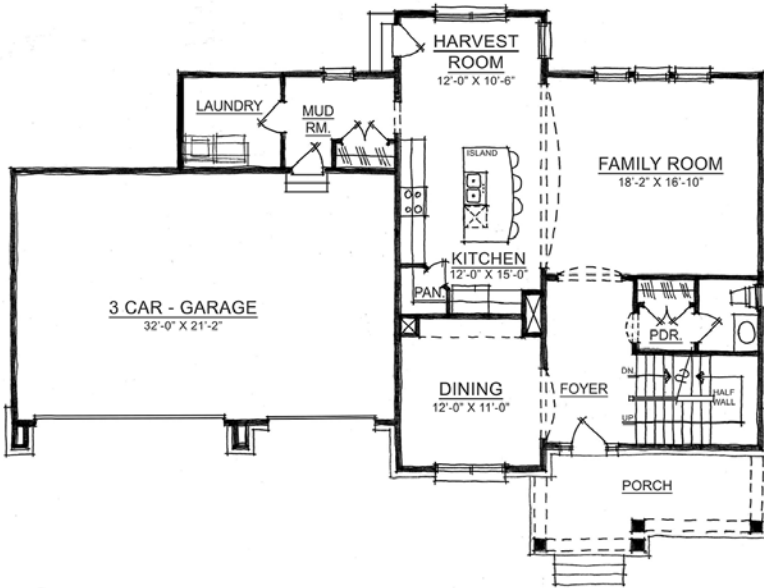

The Cornell

HAMILTON COLLECTION

Harmony

A neighborhood for a new way of living

Main Level

Home Details

Plan: 4560A

Sq Ft: 2,559*

Bedrooms: 4

Baths: 2 full and 1 half

Garage: 3

Lower Level: Optional Finished

Upper Level

Lower Level

Visit online at estridge.com

*Square footage does not include lower level. The artistic renderings of the floorplan and front elevation may not reflect the exact features of the home being offered and are subject to change without notice.