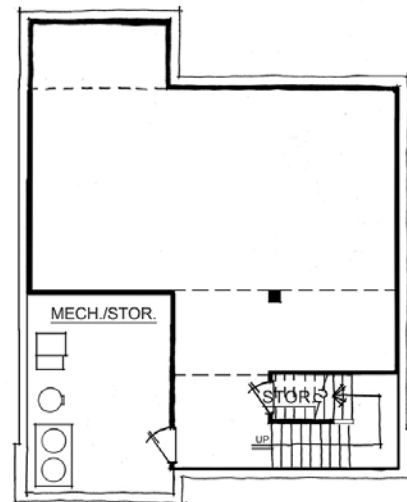

The Cornell

HAMILTON COLLECTION

Harmony

A neighborhood for a new way of living

Main Level

Home Details

Plan: 4560A

Sq Ft: 2,559*

Bedrooms: 4

Baths: 2 full and 1 half

Garage: 3

Lower Level: Optional Finished

Upper Level

Lower Level

Visit online at estridge.com

*Square footage does not include lower level. The artistic renderings of the floorplan and front elevation may not reflect the exact features of the home being offered and are subject to change without notice.