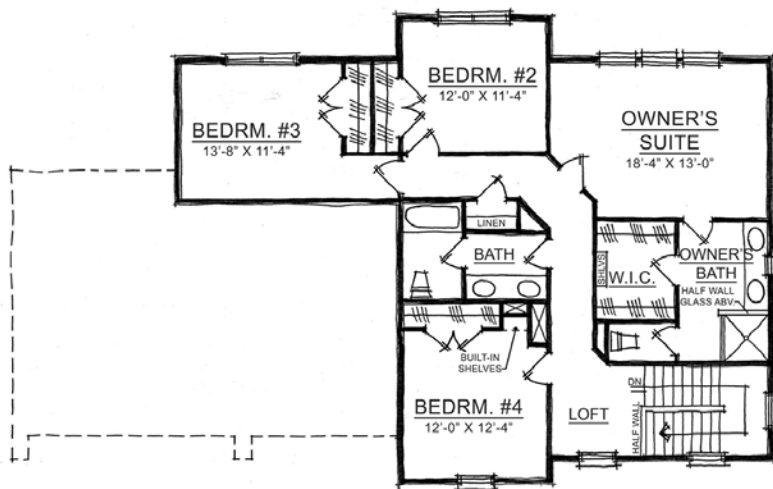

The Cornell

HAMILTON COLLECTION

Harmony

A neighborhood for a new way of living

Main Level

Home Details

Plan: 4560A

Sq Ft: 2,559*

Bedrooms: 4

Baths: 2 full and 1 half

Garage: 3

Lower Level: Optional Finished

Upper Level

Lower Level

Visit online at estridge.com

*Square footage does not include lower level. The artistic renderings of the floorplan and front elevation may not reflect the exact features of the home being offered and are subject to change without notice.