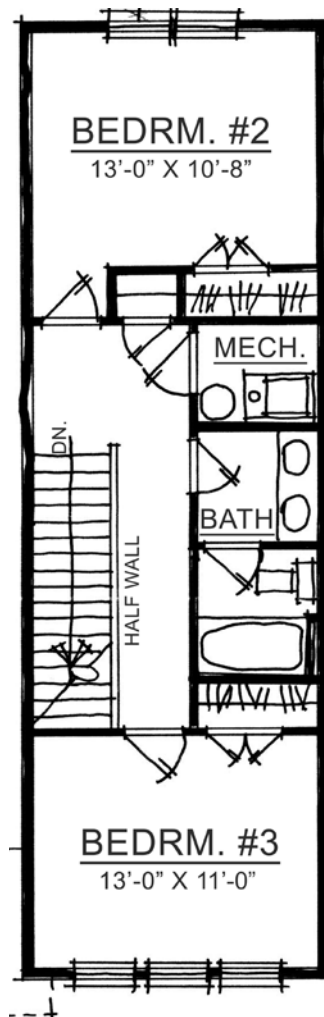

Upper Level

Home Details

Plan: 1030A

Sq Ft: 2020

Bedrooms: 3 (4th bedroom option available)

Baths: 2 full and 1 half

Garage: 2

Lower Level: optional