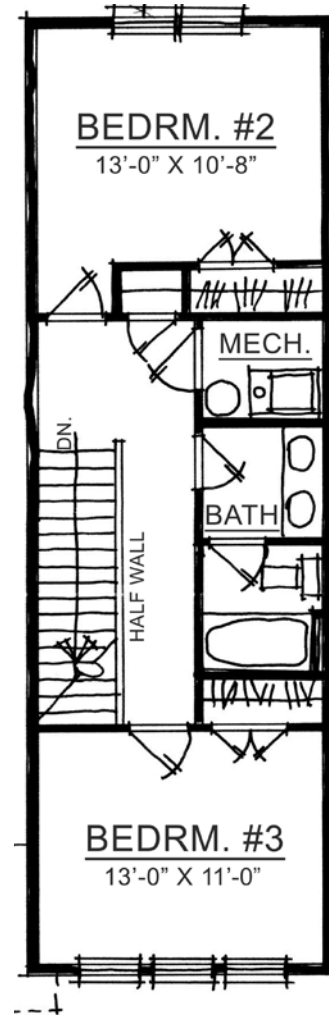

Home Details

Plan: 1030A

Sq Ft: 2020

Bedrooms: 3 (4th bedroom option available)

Baths: 2 full and 1 half

Garage: 2

Lower Level: optional

Visit online at LiveinHarmony.info