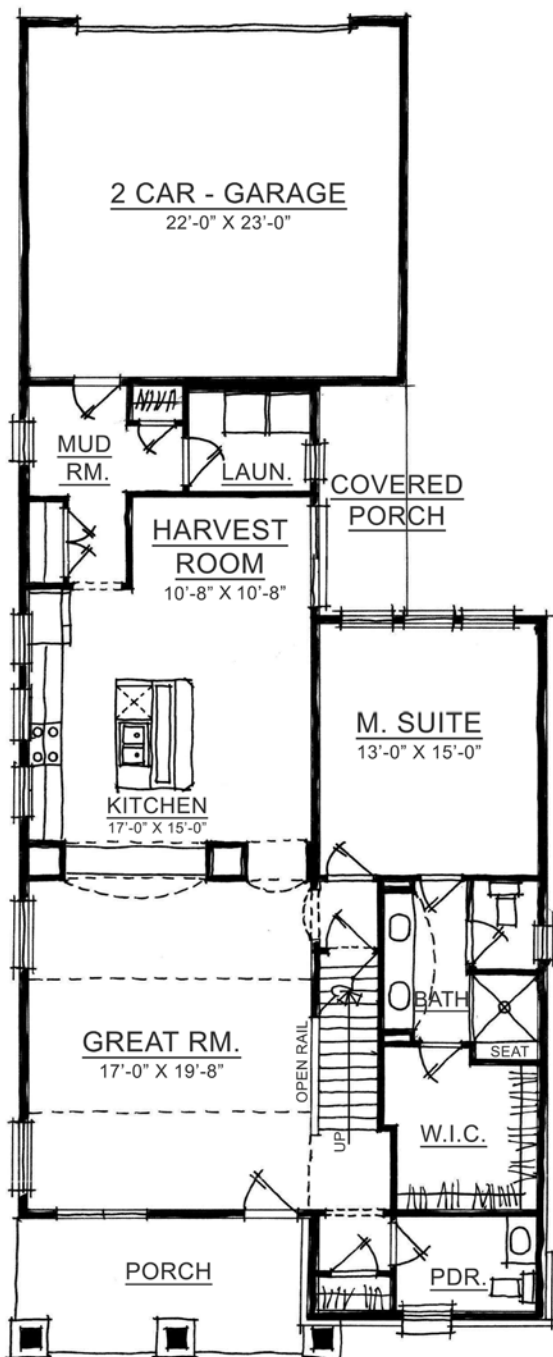

The Chester

COTTAGE COLLECTION

Harmony

A neighborhood for a new way of living

The Chester

COTTAGE COLLECTION

Harmony

Main Level

Upper Level

Home Details

Plan: 1030A

Sq Ft: 2020

Bedrooms: 3 (4th bedroom option available)

Baths: 2 full and 1 half

Garage: 2

Lower Level: optional