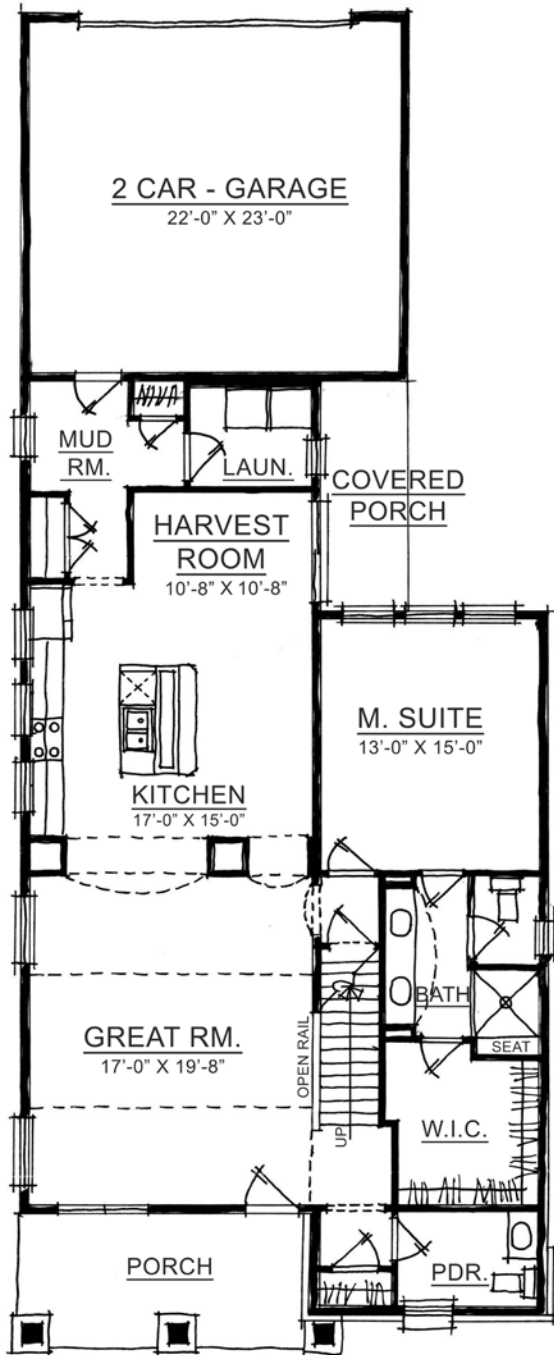

The Chester

COTTAGE COLLECTION

Harmony

A neighborhood for a new way of living

The Chester

COTTAGE COLLECTION

Main Level

Upper Level

Home Details

Plan: 1030A

Sq Ft: 2020

Bedrooms: 3 (4th bedroom option available)

Baths: 2 full and 1 half

Garage: 2

Lower Level: optional

Visit online at LiveinHarmony.info