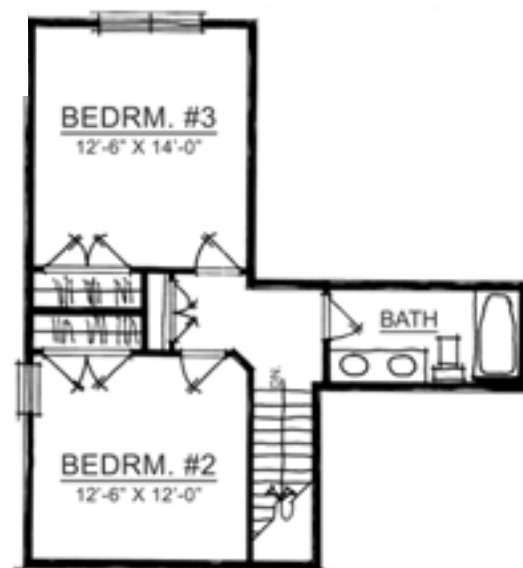

Plan: 3060C

Sq Ft: 2,385

Bedrooms: 3 (4-bedroom option available)

Baths: 2 full and 1 half

Garage: 2

Lower Level: optional

Upper Level

Visit online at LiveinHarmony.info