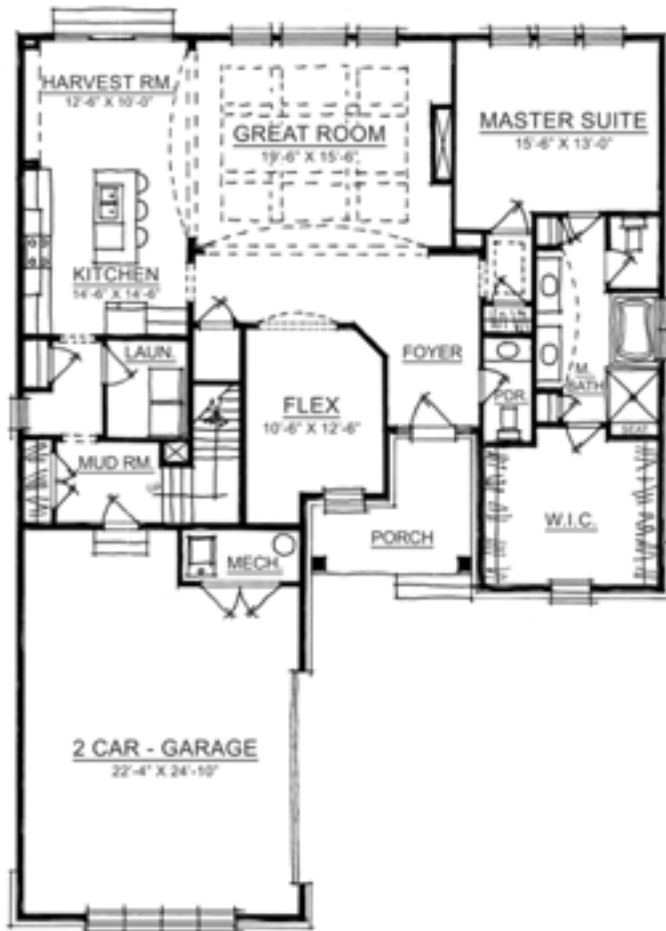

The Carrollton

IRVINGTON COLLECTION

Harmony

A neighborhood for a new way of living

The Carrollton

IRVINGTON COLLECTION

Main Level

Home Details

Plan: 3060C

Sq Ft: 2,385

Bedrooms: 3 (4-bedroom option available)

Baths: 2 full and 1 half

Garage: 2

Lower Level: optional

Upper Level

Visit online at LiveinHarmony.info