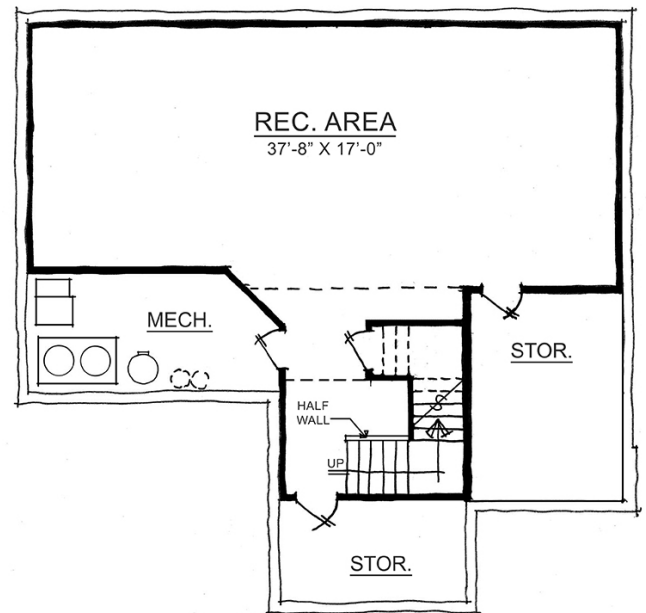

Home Details

Plan: 4550A

Sq Ft: 2,468*

Bedrooms: 4

Baths: 2 full and 1 half

Garage: 3

Lower Level: Optional Finished

Upper Level

Lower Level

Visit online at estrledge.com

*Square footage does not include lower level. The artistic renderings of the floorplan and front elevation may not reflect the exact features of the home being offered and are subject to change without notice.