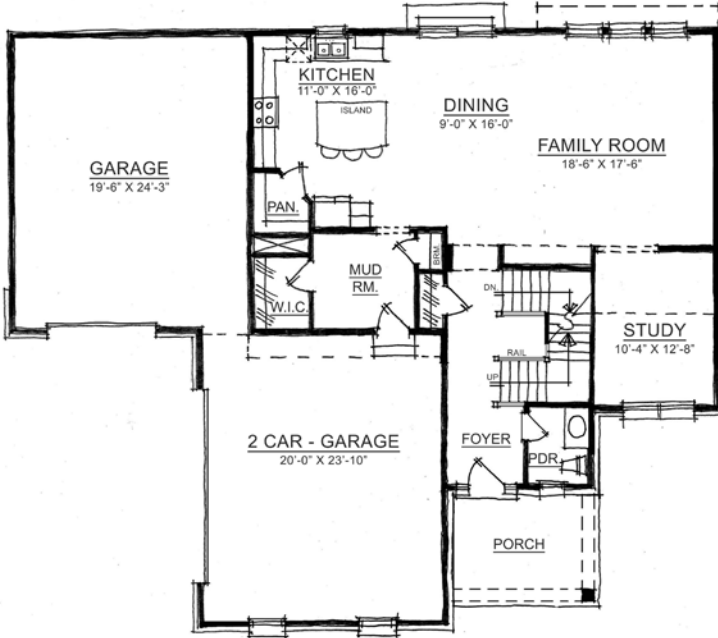

The Caroline

HAMILTON COLLECTION

Harmony

A neighborhood for a new way of living

The Caroline

HAMILTON COLLECTION

Harmony

Main Level

Home Details

Plan: 4550A

Sq Ft: 2,468*

Bedrooms: 4

Baths: 2 full and 1 half

Garage: 3

Lower Level: Optional Finished

Upper Level

Lower Level

Visit online at estrledge.com

*Square footage does not include lower level. The artistic renderings of the floorplan and front elevation may not reflect the exact features of the home being offered and are subject to change without notice.