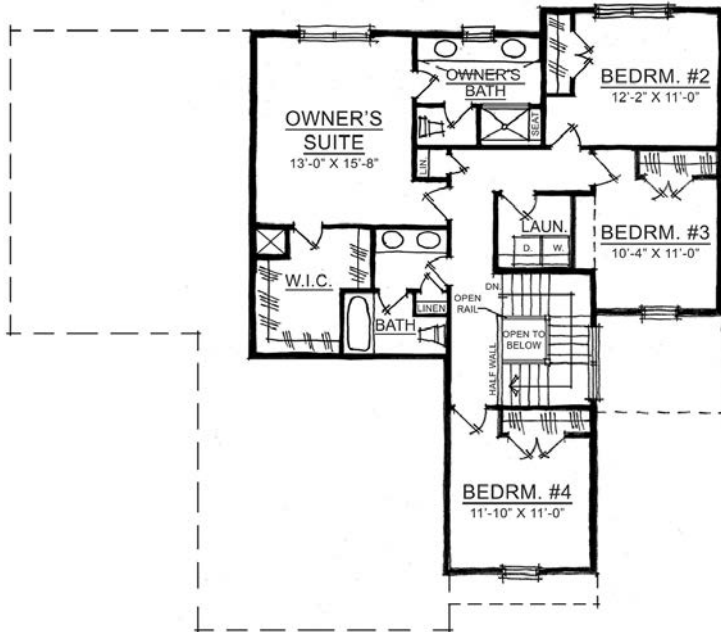

The Caroline

HAMILTON COLLECTION

Harmony

A neighborhood for a new way of living

The Caroline

HAMILTON COLLECTION

Harmony

Main Level

Home Details

Plan: 4550A

Sq Ft: 2,468*

Bedrooms: 4

Baths: 2 full and 1 half

Garage: 3

Lower Level: Optional Finished

Upper Level

Lower Level

Visit online at estrledge.com

*Square footage does not include lower level. The artistic renderings of the floorplan and front elevation may not reflect the exact features of the home being offered and are subject to change without notice.