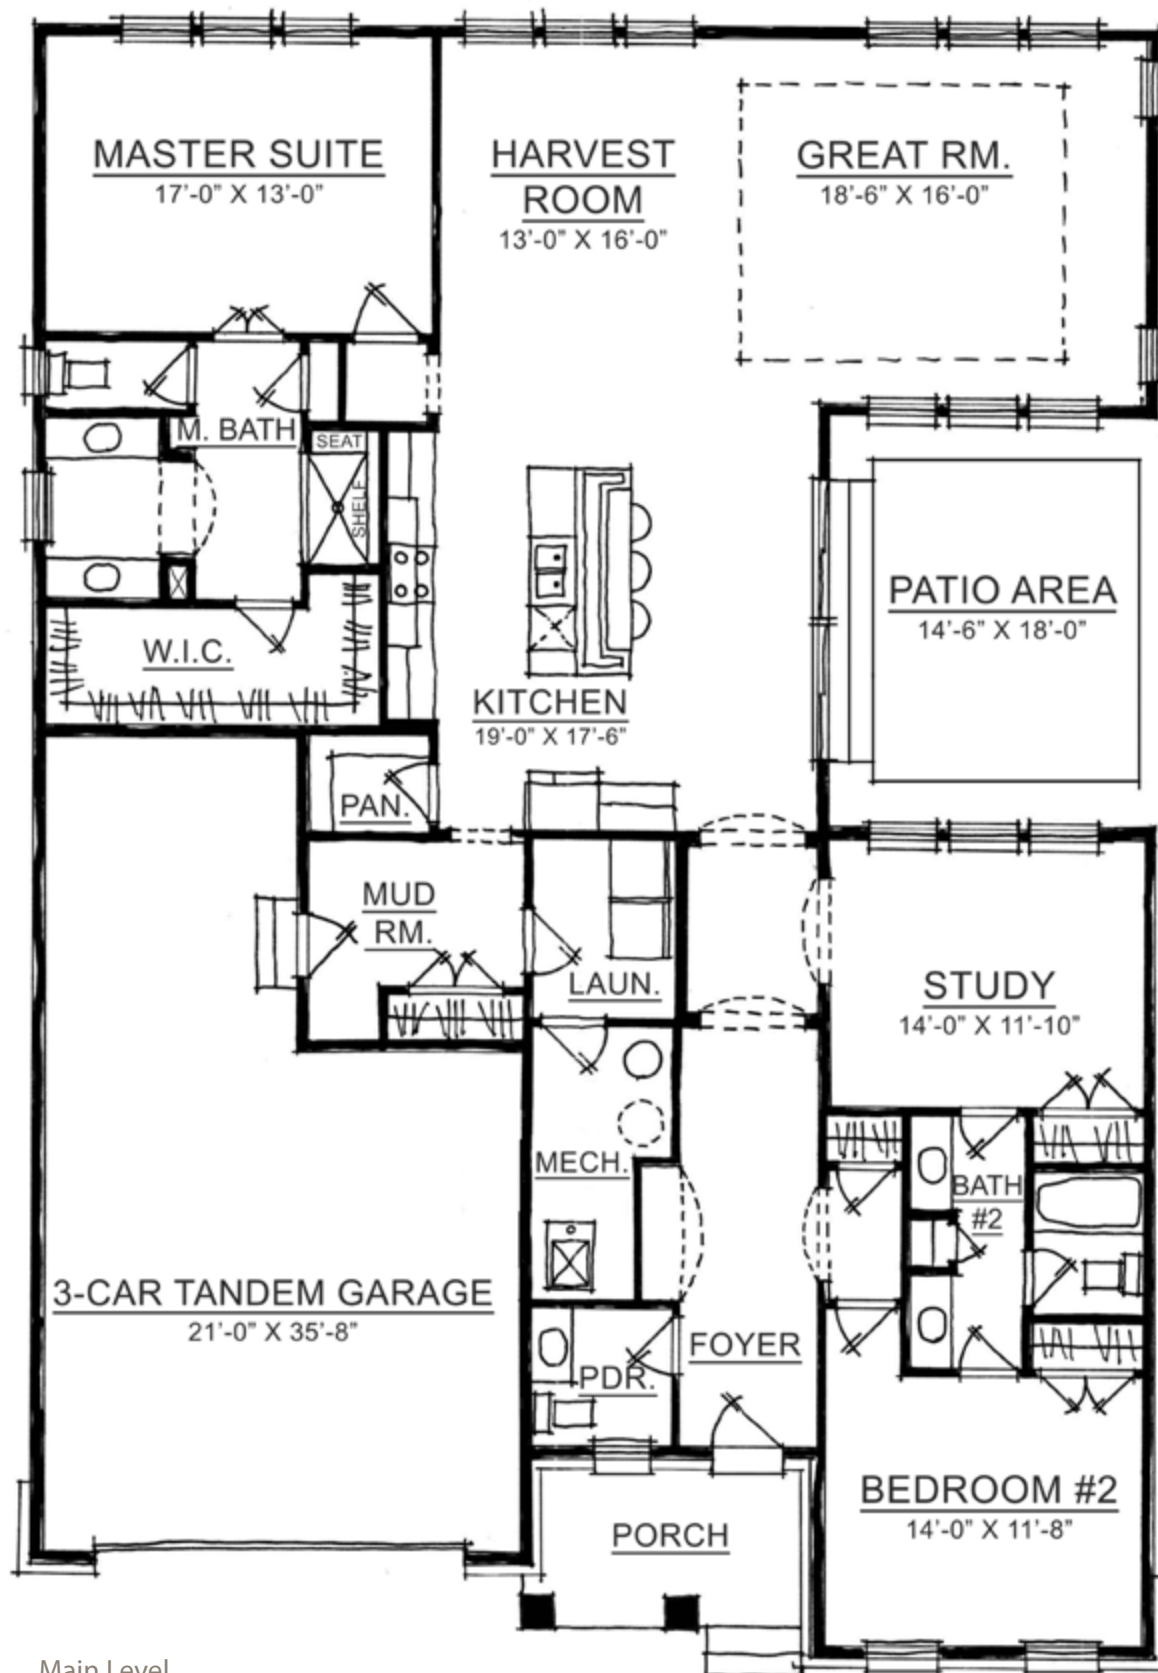

The Brockton

IRVINGTON COLLECTION

Harmony

A neighborhood for a new way of living

The Brockton

IRVINGTON COLLECTION

Home Details

Plan: 3020D

Sq Ft: 2,412

Bedrooms: 3

Baths: 2 full and 1 half

Garage: 3

Lower Level: optional

Visit online at LiveinHarmony.info

The artistic renderings of the floorplan and front elevation may not reflect the exact features of the home being offered and are subject to change without notice. ©2014 Estridge Homes.