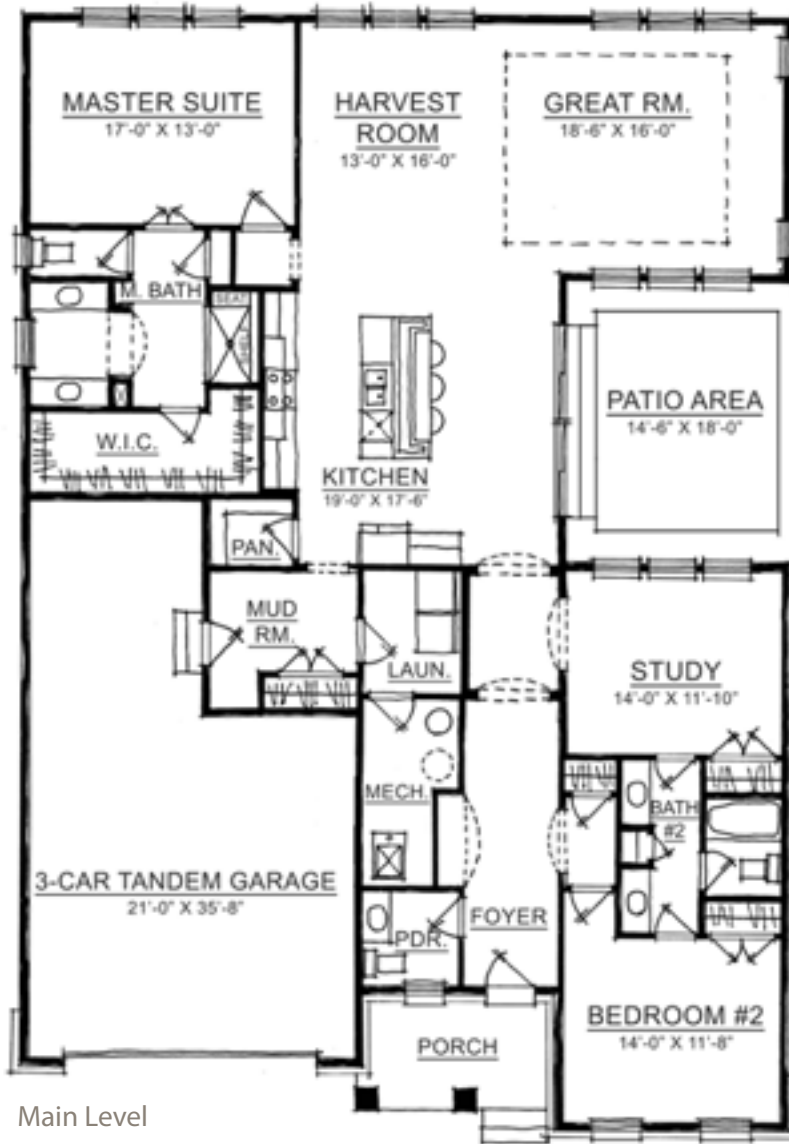

# The Belcrest

IRVINGTON COLLECTION

Harmony

A neighborhood for a new way of living

# The Belcrest

IRVINGTON COLLECTION

Main Level

## Home Details

**Plan:** 3020A

**Sq Ft:** 2,412

**Bedrooms:** 3

**Baths:** 2 full and 1 half

**Garage:** 3

**Lower Level:** optional

Visit online at [LiveinHarmony.info](http://LiveinHarmony.info)