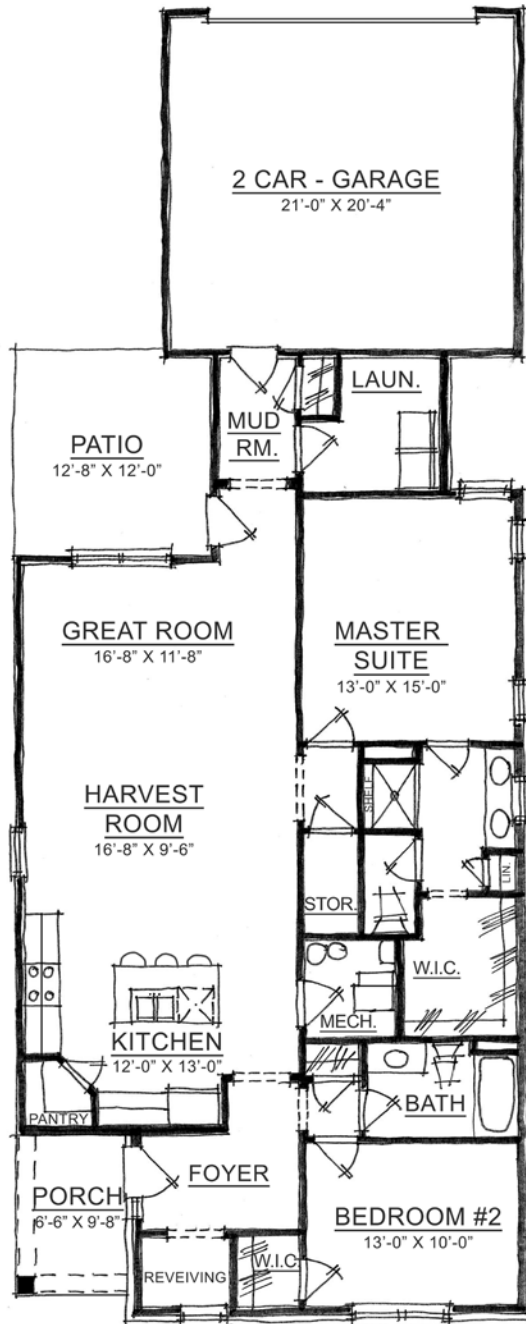

The Barnwell

COTTAGE COLLECTION

Harmony

A neighborhood for a new way of living

The Barnwell

COTTAGE COLLECTION

Main Level

Home Details

Plan: 1006D
Sq Ft: 1555
Bedrooms: 2
Baths: 2 full
Garage: 2
Lower Level: n/a

Visit online at Estridge.com

*Square footage does not include lower level. The artistic renderings of the floorplan and front elevation may not reflect the exact features of the home being offered and are subject to change without notice.