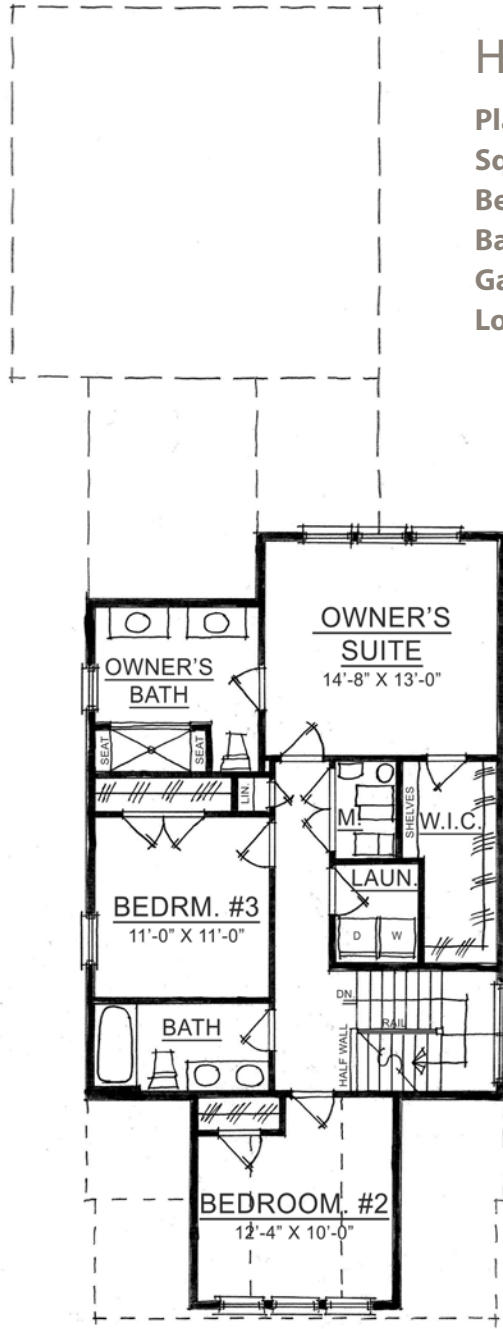

The Baldwin

COTTAGE COLLECTION

Harmony

A neighborhood for a new way of living

The Baldwin

COTTAGE COLLECTION

Harmony

Main Level

Upper Level

Home Details

Plan: 1016A

Sq Ft: 1962

Bedrooms: 3

Baths: 2 full and 1 half

Garage: 2

Lower Level: optional