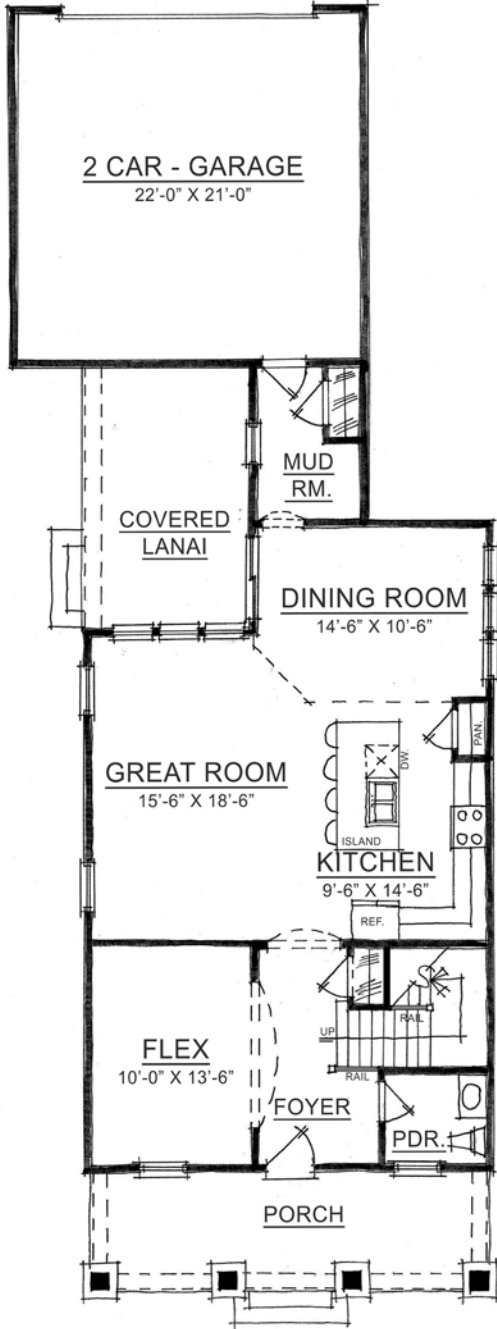

The Baldwin

COTTAGE COLLECTION

Harmony

A neighborhood for a new way of living

The Baldwin

COTTAGE COLLECTION

Harmony

Main Level

Upper Level

Home Details

Plan: 1016A

Sq Ft: 1962

Bedrooms: 3

Baths: 2 full and 1 half

Garage: 2

Lower Level: optional