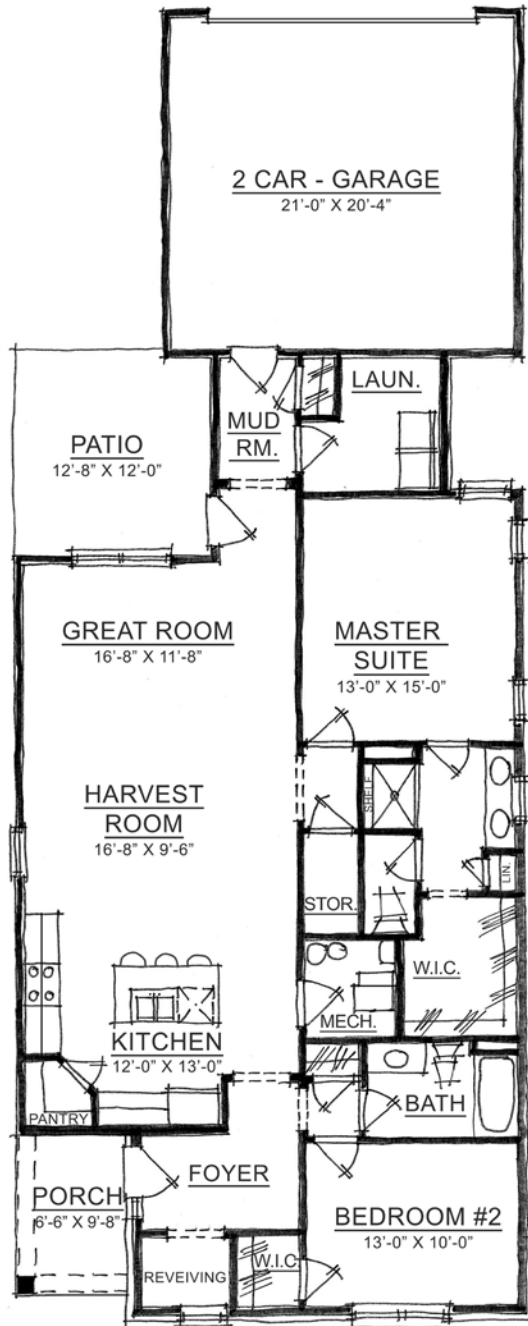

The Ainsley

COTTAGE COLLECTION

Harmony

A neighborhood for a new way of living

Main Level

Home Details

- Plan:** 1006C
- Sq Ft:** 1555
- Bedrooms:** 2
- Baths:** 2 full
- Garage:** 2
- Lower Level:** n/a

Visit online at Estridge.com

*Square footage does not include lower level. The artistic renderings of the floorplan and front elevation may not reflect the exact features of the home being offered and are subject to change without notice.