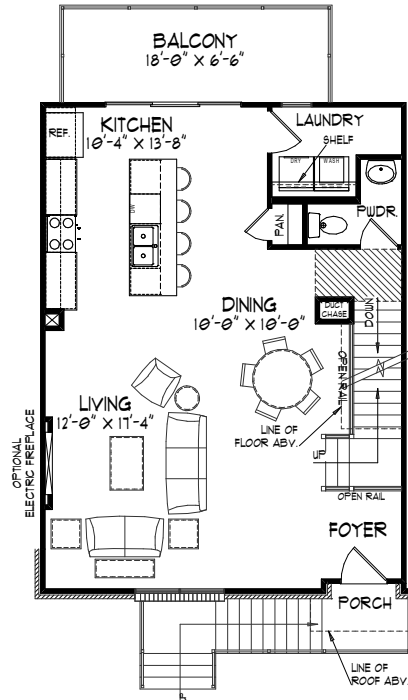

4
Bed

2.5
Bath

1,851
Sq Ft

Lower Level

Main Level

Upper Level

For information, call us at 317.669.6217 · Visit us online at parkwest.estrige.com