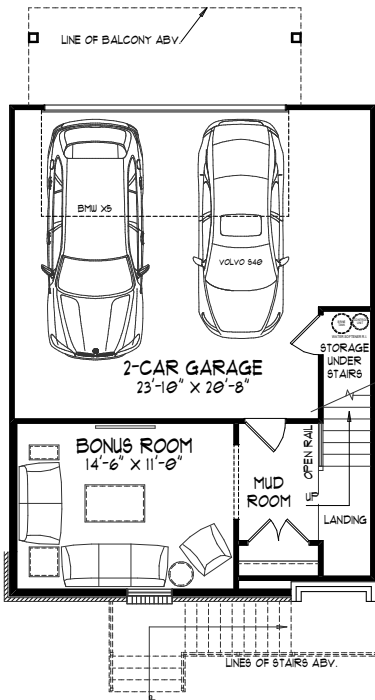

4
Bed

2.5
Bath

1,851
Sq Ft

Lower Level

Main Level

Upper Level

For information, call us at 317.669.6217 · Visit us online at parkwest.estrige.com