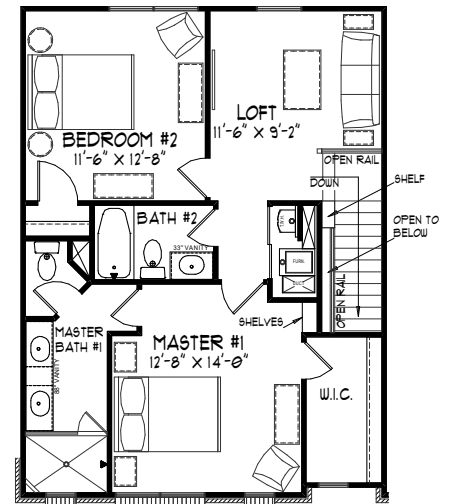

4
Bed

2.5
Bath

1,851
Sq Ft

Lower Level

Main Level

Upper Level

For information, call us at 317.669.6217 · Visit us online at parkwest.estrige.com