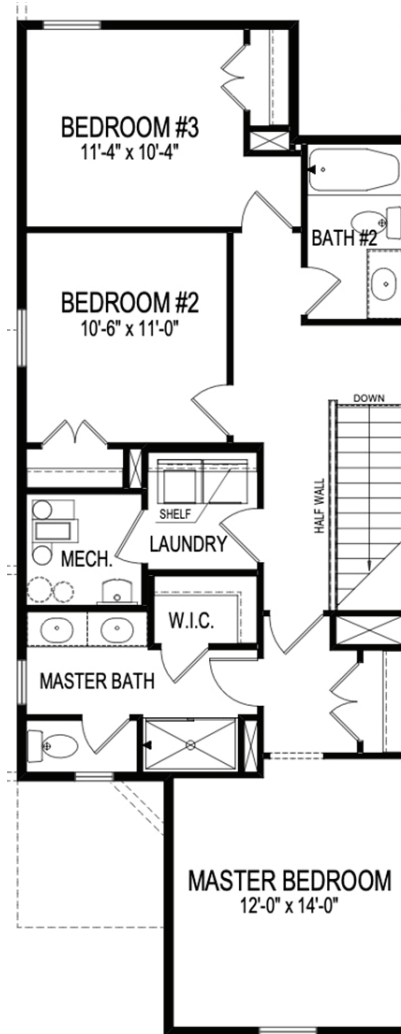

# The Nicole

COTTAGE COLLECTION

Harmony

A neighborhood for a new way of living

Main Level

Upper Level

## Home Details

**Plan:** 1003B

**Sq Ft:** 1705

**Bedrooms:** 3

**Baths:** 2 full and 1 half

**Garage:** 2

**Lower Level:** optional

Visit online at [Estridge.com](http://Estridge.com)

\*Square footage does not include lower level. The artistic renderings of the floorplan and front elevation may not reflect the exact features of the home being offered and are subject to change without notice.