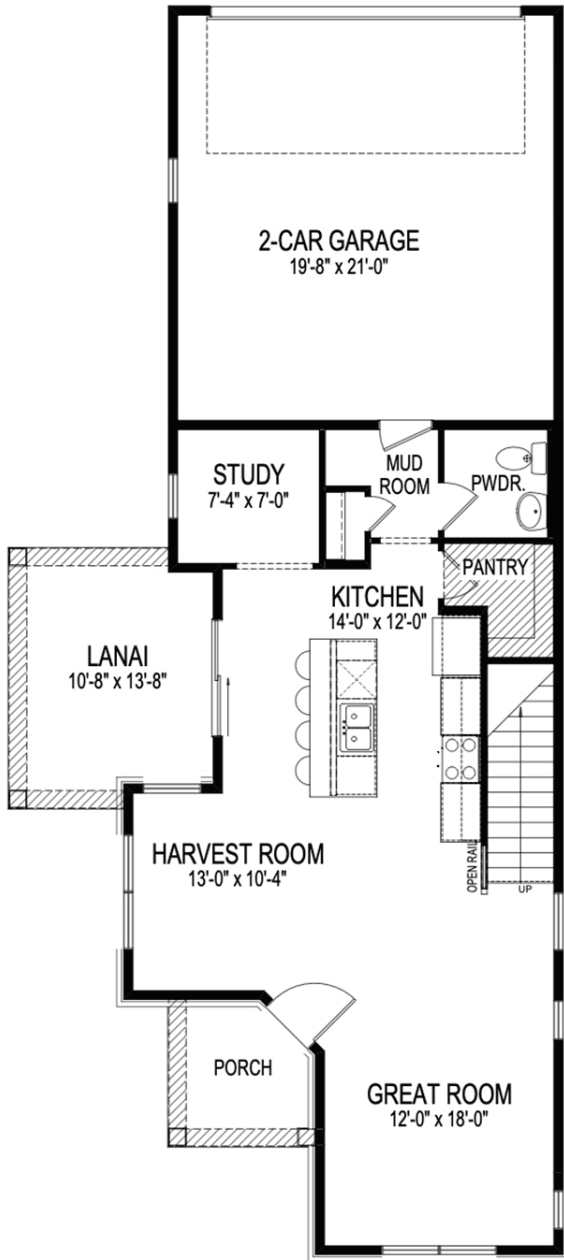

# The Nicole

COTTAGE COLLECTION

Harmony

A neighborhood for a new way of living

Main Level

Upper Level

## Home Details

**Plan:** 1003B

**Sq Ft:** 1705

**Bedrooms:** 3

**Baths:** 2 full and 1 half

**Garage:** 2

**Lower Level:** optional

Visit online at [Estridge.com](http://Estridge.com)

\*Square footage does not include lower level. The artistic renderings of the floorplan and front elevation may not reflect the exact features of the home being offered and are subject to change without notice.