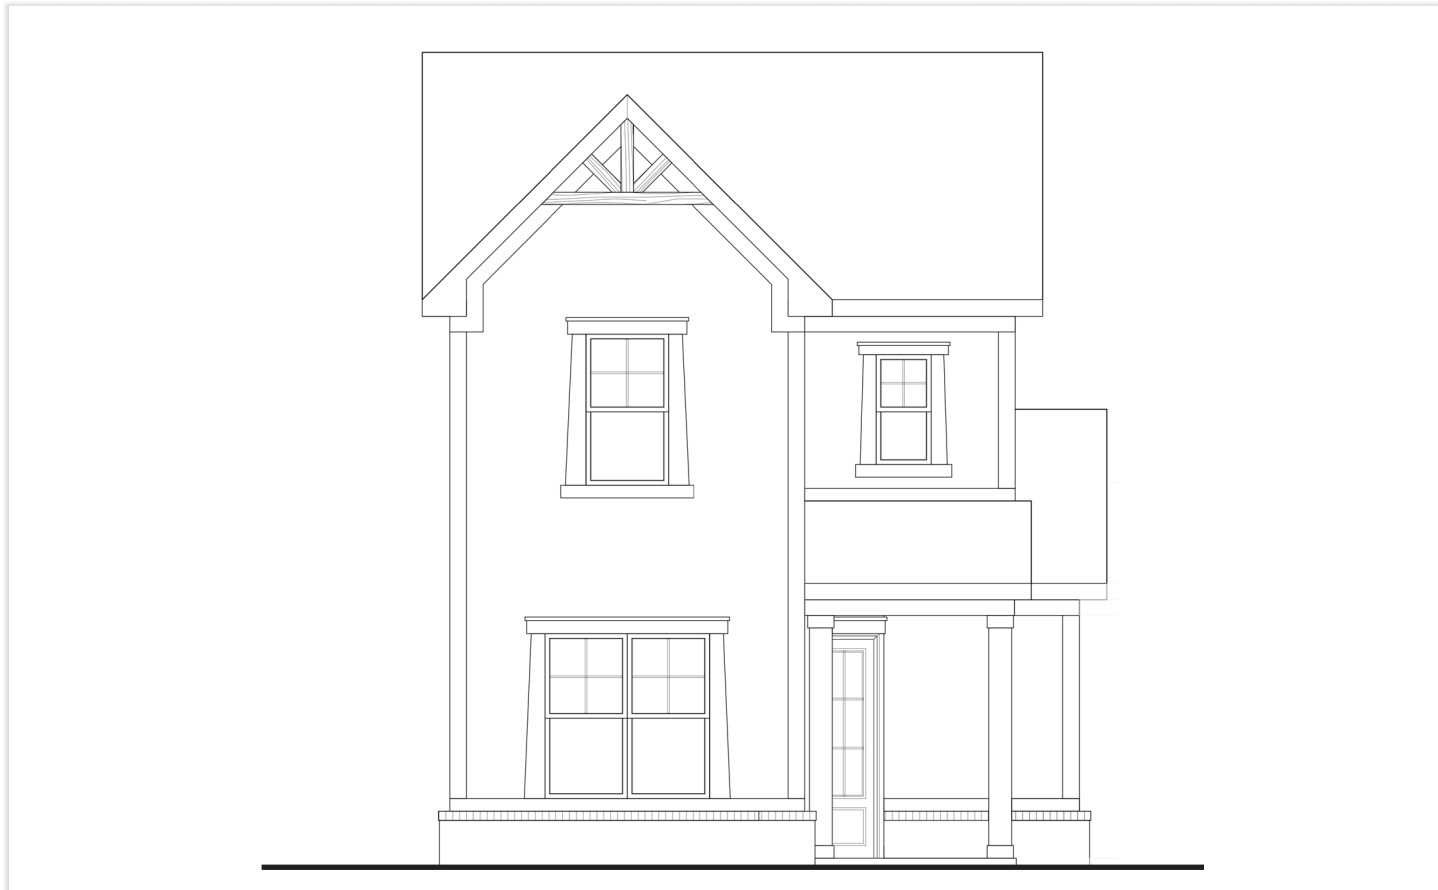

The Elizabeth

COTTAGE COLLECTION

Harmony

A neighborhood for a new way of living

The Elizabeth

COTTAGE COLLECTION

Harmony

Main Level

Upper Level

Home Details

Plan: 1003A

Sq Ft: 1705

Bedrooms: 3

Baths: 2 full and 1 half

Garage: 2

Lower Level: optional

Visit online at Estridge.com

*Square footage does not include lower level. The artistic renderings of the floorplan and front elevation may not reflect the exact features of the home being offered and are subject to change without notice.