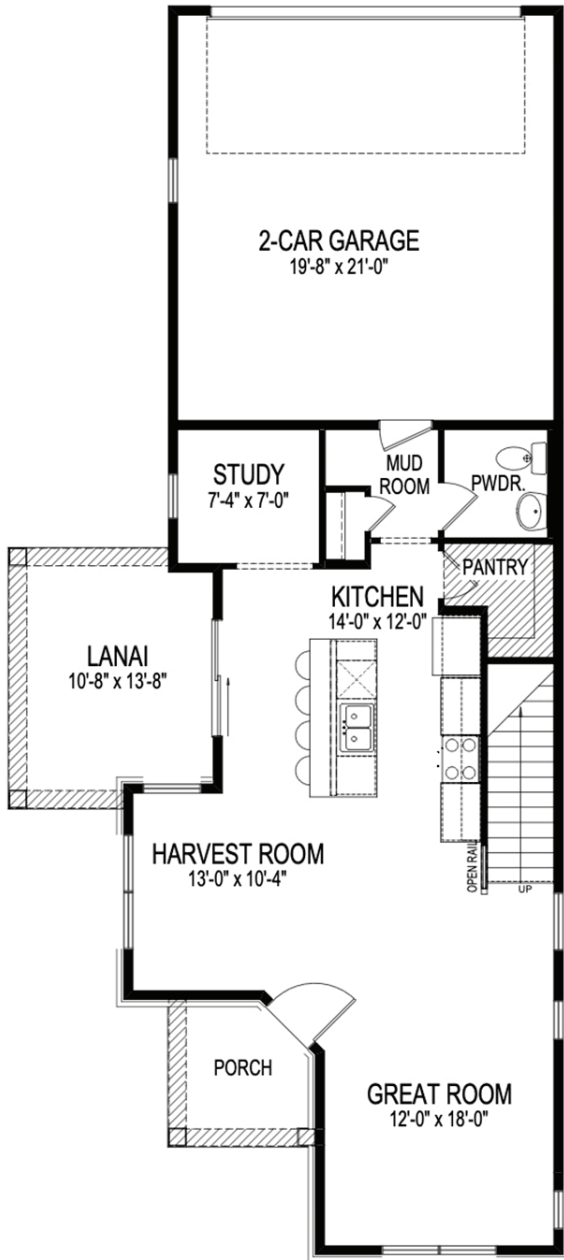

The Elizabeth

COTTAGE COLLECTION

Harmony

A neighborhood for a new way of living

The Elizabeth

COTTAGE COLLECTION

Harmony

Main Level

Upper Level

Home Details

Plan: 1003A

Sq Ft: 1705

Bedrooms: 3

Baths: 2 full and 1 half

Garage: 2

Lower Level: optional

Visit online at Estridge.com

*Square footage does not include lower level. The artistic renderings of the floorplan and front elevation may not reflect the exact features of the home being offered and are subject to change without notice.