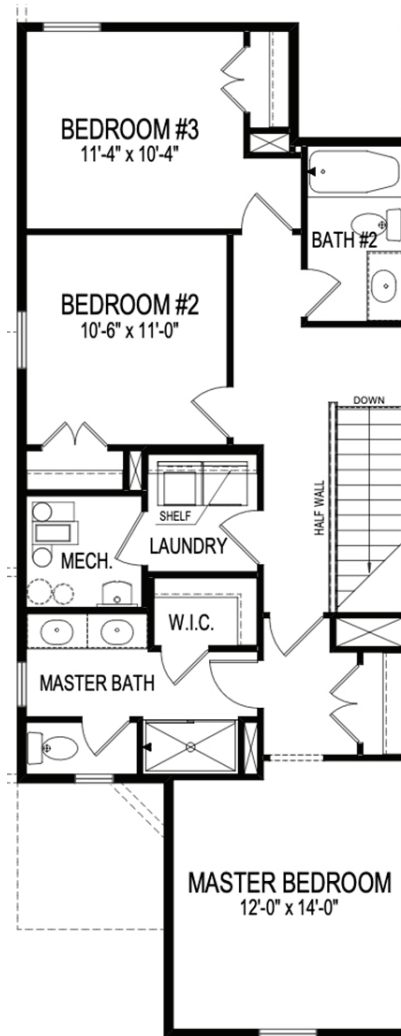

The Elizabeth

COTTAGE COLLECTION

Harmony

A neighborhood for a new way of living

The Elizabeth

COTTAGE COLLECTION

Harmony

Main Level

Upper Level

Home Details

Plan: 1003A

Sq Ft: 1705

Bedrooms: 3

Baths: 2 full and 1 half

Garage: 2

Lower Level: optional

Visit online at Estridge.com

*Square footage does not include lower level. The artistic renderings of the floorplan and front elevation may not reflect the exact features of the home being offered and are subject to change without notice.