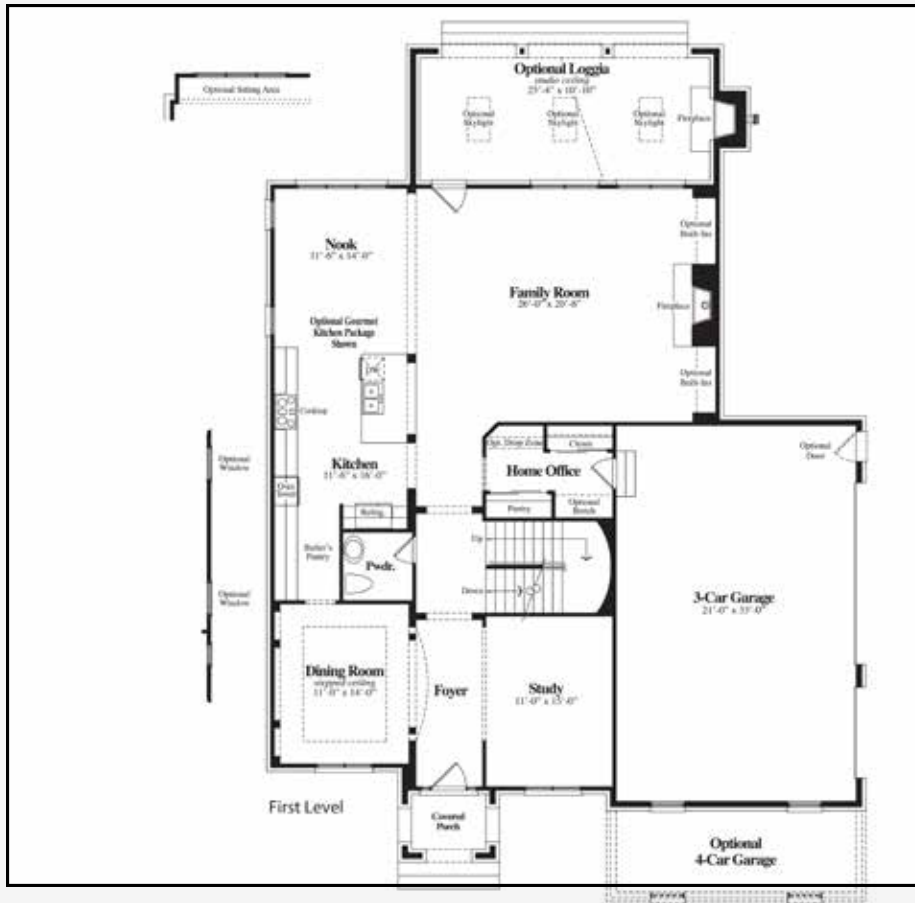

Adams

Main Level