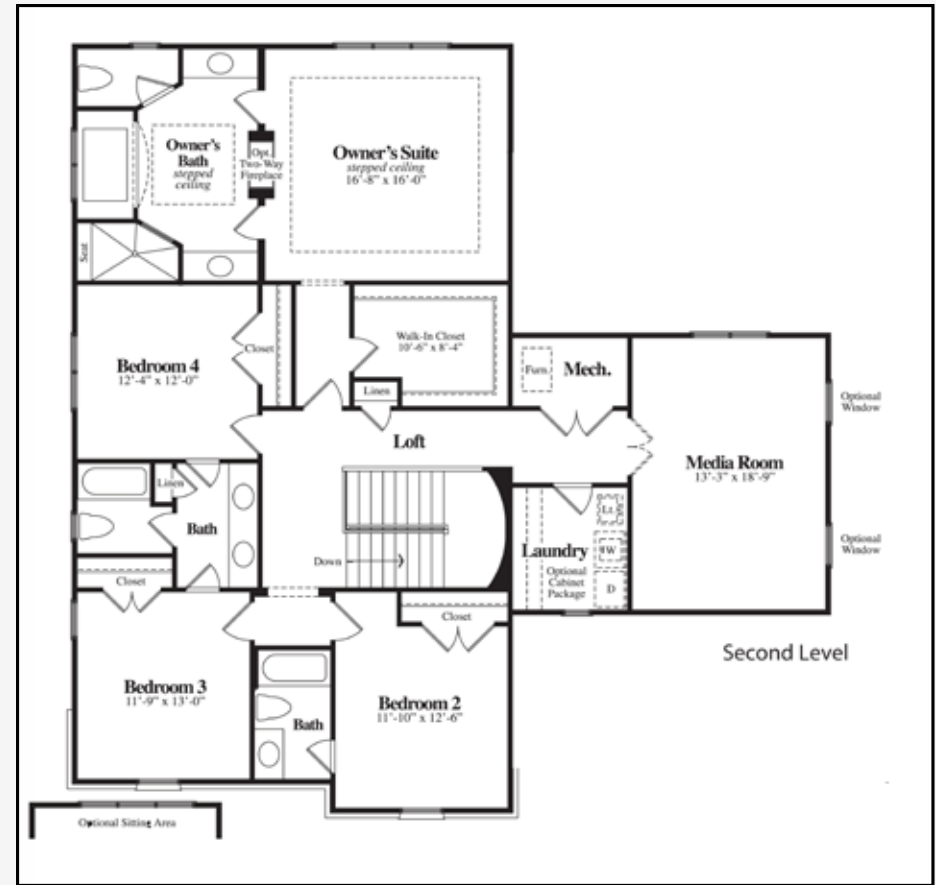

Adams

Upper Level