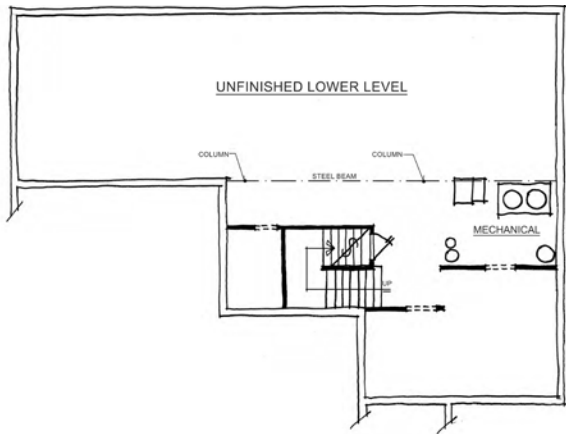

The Carey

HAMILTON COLLECTION

Harmony

A neighborhood for a new way of living

Home Details

Plan: 4535C

Sq Ft: 3,038

Bedrooms: 4 or 5

Baths: 3 and a half

Garage: 2

Lower Level: Unfinished

Visit online at estridge.com

The artistic renderings of the floorplan and front elevation may not reflect the exact features of the home being offered and are subject to change without notice. ©2017 Estridge Homes.