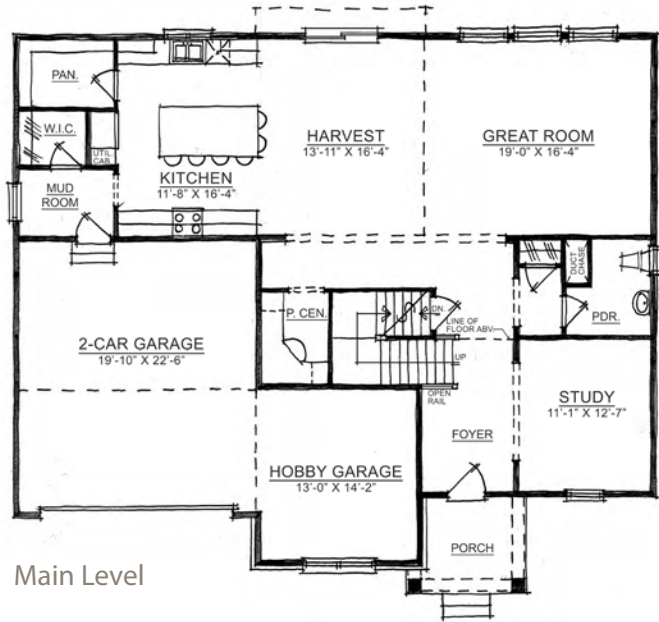

The Carey

HAMILTON COLLECTION

Harmony

A neighborhood for a new way of living

Home Details

Plan: 4535C

Sq Ft: 3,038

Bedrooms: 4 or 5

Baths: 3 and a half

Garage: 2

Lower Level: Unfinished

Visit online at estridge.com

The artistic renderings of the floorplan and front elevation may not reflect the exact features of the home being offered and are subject to change without notice. ©2017 Estridge Homes.