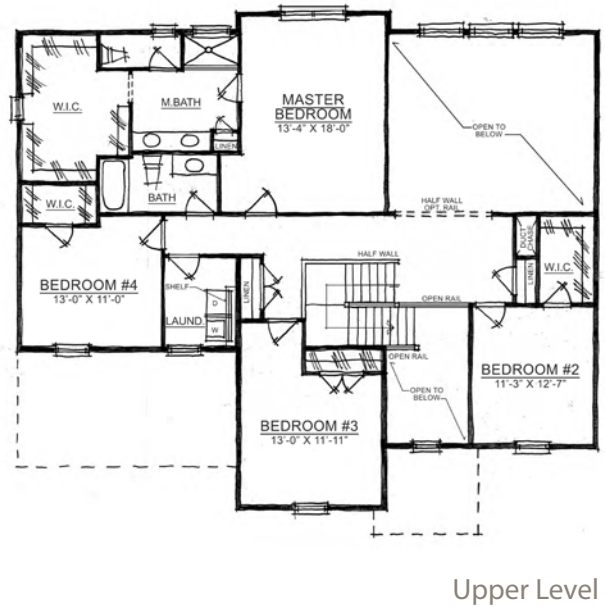

The Carey

HAMILTON COLLECTION

Harmony

A neighborhood for a new way of living

Home Details

Plan: 4535C

Sq Ft: 3,038

Bedrooms: 4 or 5

Baths: 3 and a half

Garage: 2

Lower Level: Unfinished

Visit online at estridge.com

The artistic renderings of the floorplan and front elevation may not reflect the exact features of the home being offered and are subject to change without notice. ©2017 Estridge Homes.