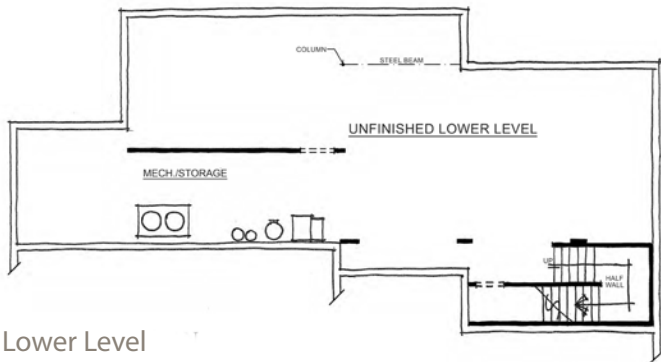

Plan: 4525C

Sq Ft: 2,697

Bedrooms: 4 or 5

Baths: 3 and a half

Garage: 3

Lower Level: Unfinished

Visit online at estridge.com

The artistic renderings of the floorplan and front elevation may not reflect the exact features of the home being offered and are subject to change without notice. ©2017 Estridge Homes.