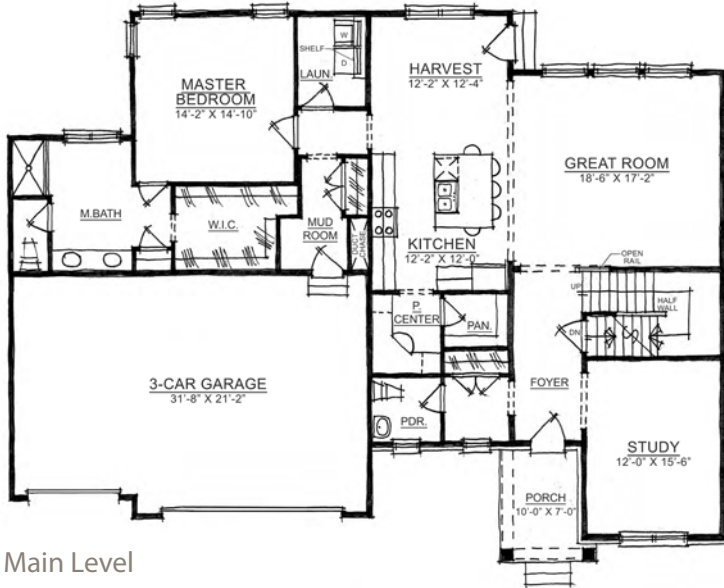

The Charleston

HAMILTON COLLECTION

Harmony

Home Details

Plan: 4525C

Sq Ft: 2,697

Bedrooms: 4 or 5

Baths: 3 and a half

Garage: 3

Lower Level: Unfinished