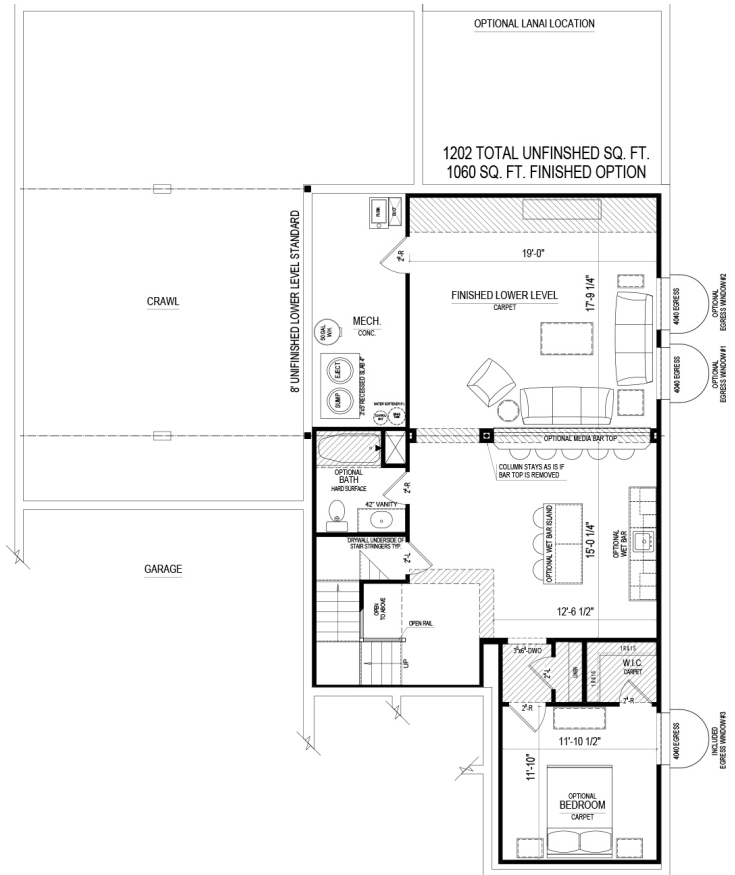

The Billington

HAMILTON COLLECTION

Harmony

A neighborhood for a new way of living

Harmony

Home Details

- Plan: 4510B
- Sq Ft: 2,278
- Bedrooms: 3-4
- Baths: 2
- Garage: 3
- Lower Level: Unfinished

Main Level

Lower Level

Visit online at estridge.com

The artistic renderings of the floorplan and front elevation may not reflect the exact features of the home being offered and are subject to change without notice. ©2016 Estridge Homes.